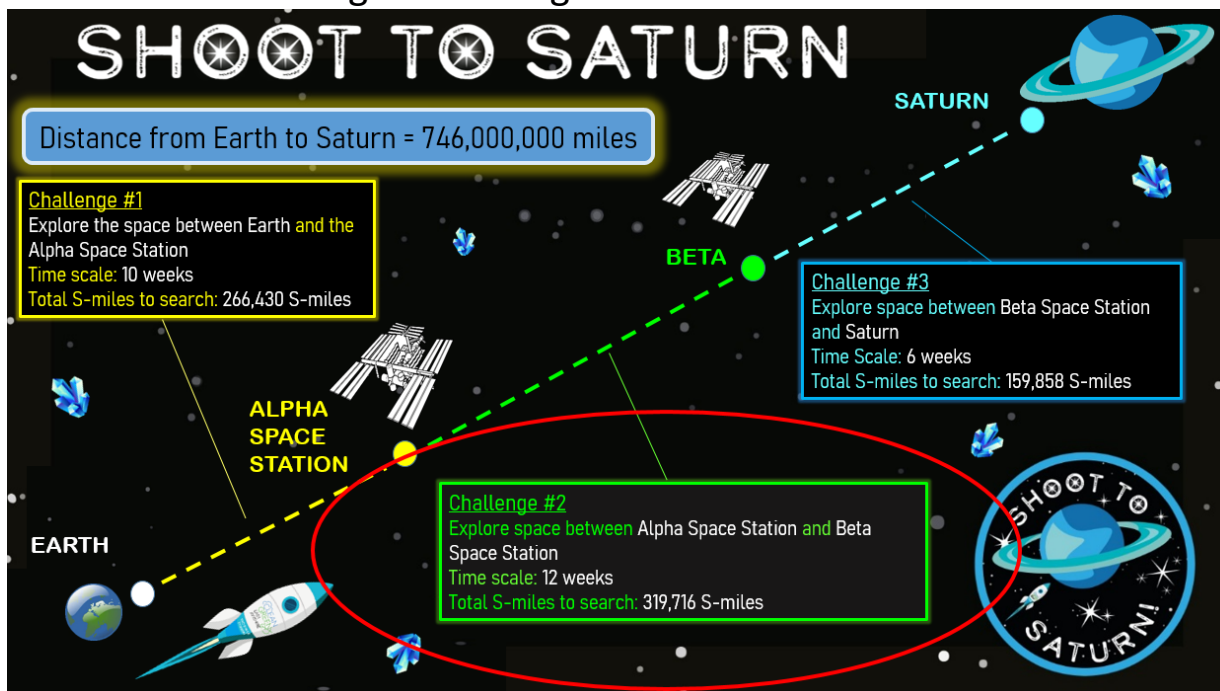

Last session, we successfully completed Challenge #1

For Challenge #1, the route we chosen to explore for Cosmic Crystals was **Orange Orbit**.

We are delighted to advise that we arrived at the Alpha Space Station on time to bank our Cosmic Crystals. We successfully gathered **6152** s-miles and recovered **350** Cosmic Crystals.

Thank you to all our supporters who helped add Bonus s-miles to our total by logging active travel journeys outwith school time too. Our supporters added **130** s-miles to our s-mile-ometer.

This week we have began Challenge #2

The route we have chosen to explore for Cosmic Crystals is **Purple Pathway**.

To complete this route and arrive at the Beta Space Station on time to bank our Cosmic Crystals, we need to gather at least **2000** s-miles.

Here is a reminder of how we can do this and how you can help:

Earning S-Miles

Each time our young people travel to/from school by walking, scooting/cycling, they will earn an S-mile for their class.