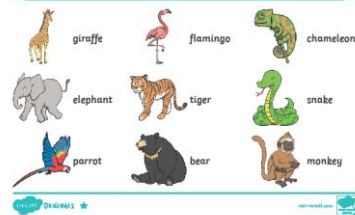

Sing along as we make our way to the zoo this morning!

<https://www.youtube.com/watch?v=2FSqxFQISGk>

What is your favourite animal at the zoo?

My Favourite Zoo Animal

My favourite zoo animal is...

How many animals do you see?

Zoo Block Diagram

Colour a box for each item that you find.

Zoo Block Diagram

Colour a box for each item that you find.

ink saving Eco

Who looks after the animals when they are unwell? Choose one of the Reading Challenges to learn more.

Have a look at the Live Webcams at Edinburgh Zoo. Can you see your favourite animal?

<https://www.edinburghzoo.org.uk/webcams/panda-cam/>

Design your own zoo. Here are a few ideas, or you can draw your own.