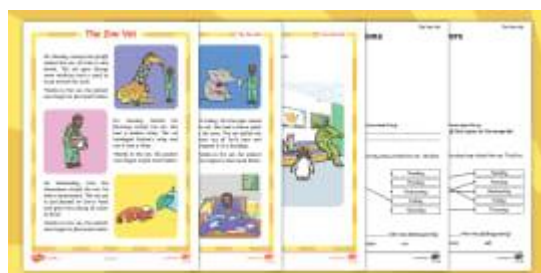

Zoo Block Diagram

Colour a box for each item that you find.

Zoo Block Diagram

Colour a box for each item that you find.

ink saving Eco

Who looks after the animals when they are unwell? Choose one of the Reading Challenges to learn more.

Have a look at the Live Webcams at Edinburgh Zoo. Can you see your favourite animal?

<https://www.edinburghzoo.org.uk/webcams/panda-cam/>

Design your own zoo. Here are a few ideas, or you can draw your own.