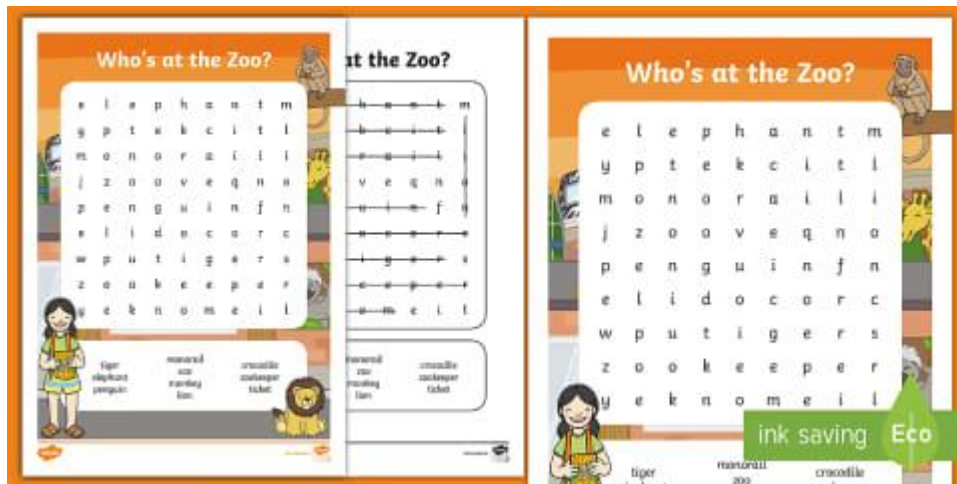

How many words can you find in the Wordsearch?