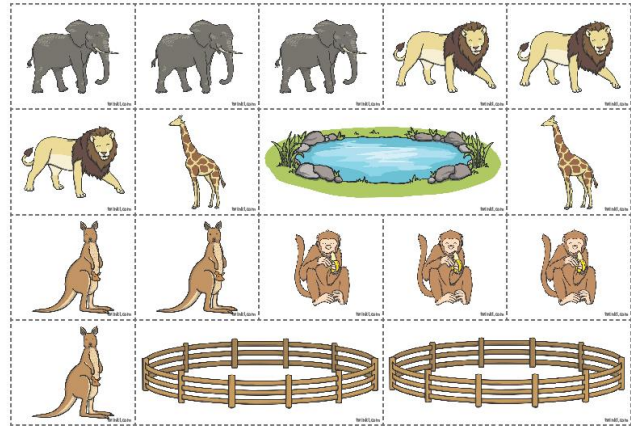

Zoo Block Diagram

Colour a box for each item that you find.

Zoo Block Diagram

Colour a box for each item that you find.

ink saving Eco

Who looks after the animals when they are unwell? Choose one of the Reading Challenges to learn more.

Have a look at the Live Webcams at Edinburgh Zoo. Can you see your favourite animal?

<https://www.edinburghzoo.org.uk/webcams/panda-cam/>

Design your own zoo. Here are a few ideas, or you can draw your own.