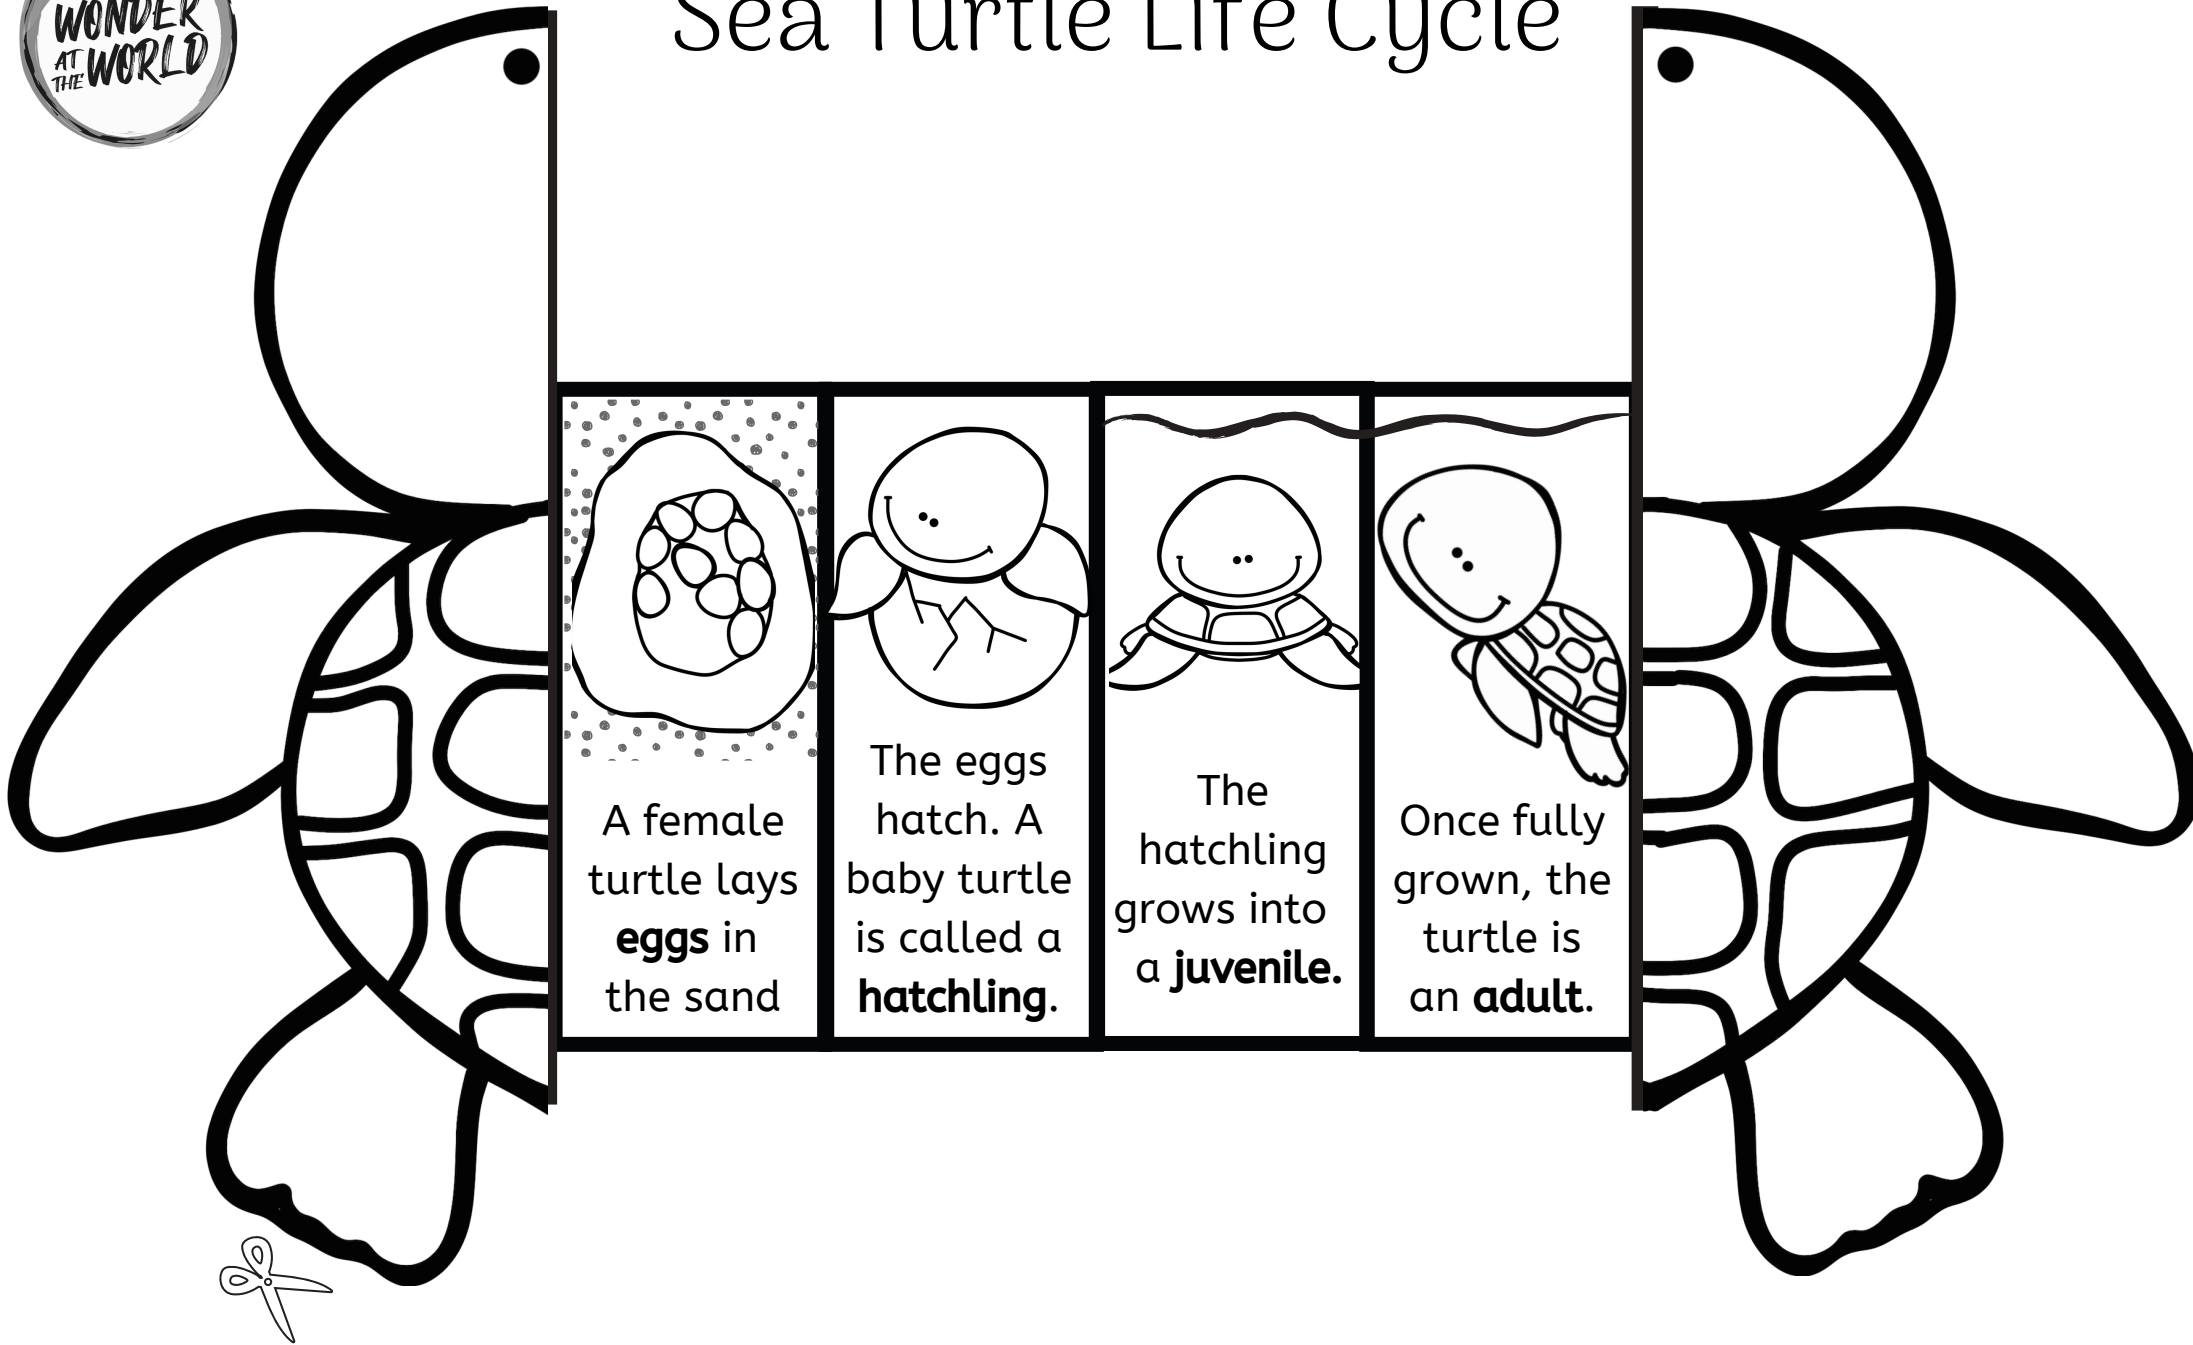

Sea Turtle Life Cycle

Instructions

1. Colour the turtle and the stages of its life cycle.
2. Cut around the outside.
3. Fold along the vertical lines in a concertina style.

There is a guide to help you with this.

1. Fold backwards

2. Fold backwards

3. Fold middle section into a W shape

4. Gently bring the 2 sides together, then carefully pull apart to reveal the inside!