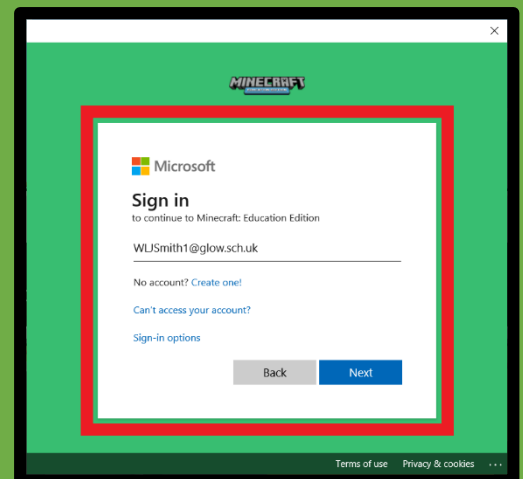

THE MINECRAFT PROJECT

INSTRUCTIONS FOR STUDENTS

1

DOWNLOAD THE MINECRAFT EDUCATION VERSION. FOLLOW THIS LINK TO WHERE YOU CAN DOWNLOAD IT. YOU WILL NEED TO LOG-IN USING YOUR GLOW DETAILS ONCE IT HAS SUCCESSFULLY DOWNLOADED.

CLICK HERE TO DOWNLOAD MINECRAFT EDUCATION

CLICK ON SIGN-IN AND MAKE SURE TO USE YOUR GLOW EMAIL TO LOG-IN (e.g. WLJSmith1@glow.sch.uk):