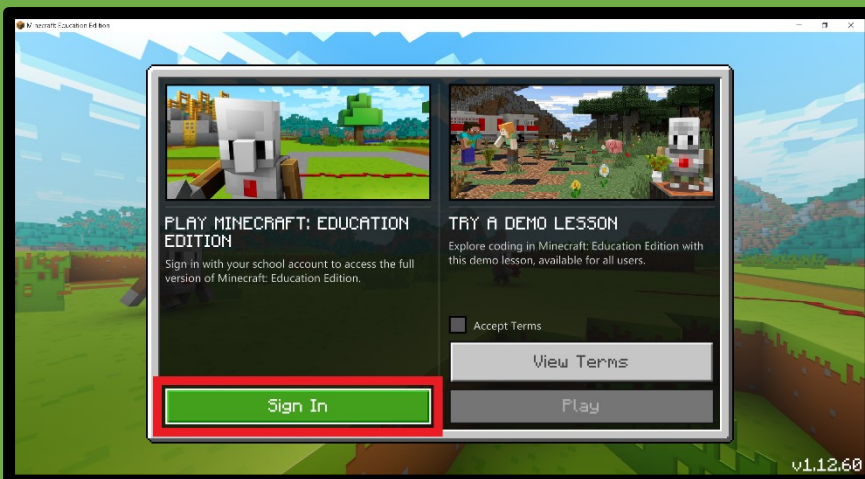

THE MINECRAFT PROJECT

INSTRUCTIONS FOR STUDENTS

1

DOWNLOAD THE MINECRAFT EDUCATION VERSION. FOLLOW THIS LINK TO WHERE YOU CAN DOWNLOAD IT. YOU WILL NEED TO LOG-IN USING YOUR GLOW DETAILS ONCE IT HAS SUCCESSFULLY DOWNLOADED.

CLICK HERE TO DOWNLOAD MINECRAFT EDUCATION

CLICK ON SIGN-IN AND MAKE SURE TO USE YOUR GLOW EMAIL TO LOG-IN (e.g. WLJSmith1@glow.sch.uk):

2

ONCE YOU HAVE SIGNED-IN, CLICK THE 'PLAY' BUTTON AND THEN 'JOIN WORLD':