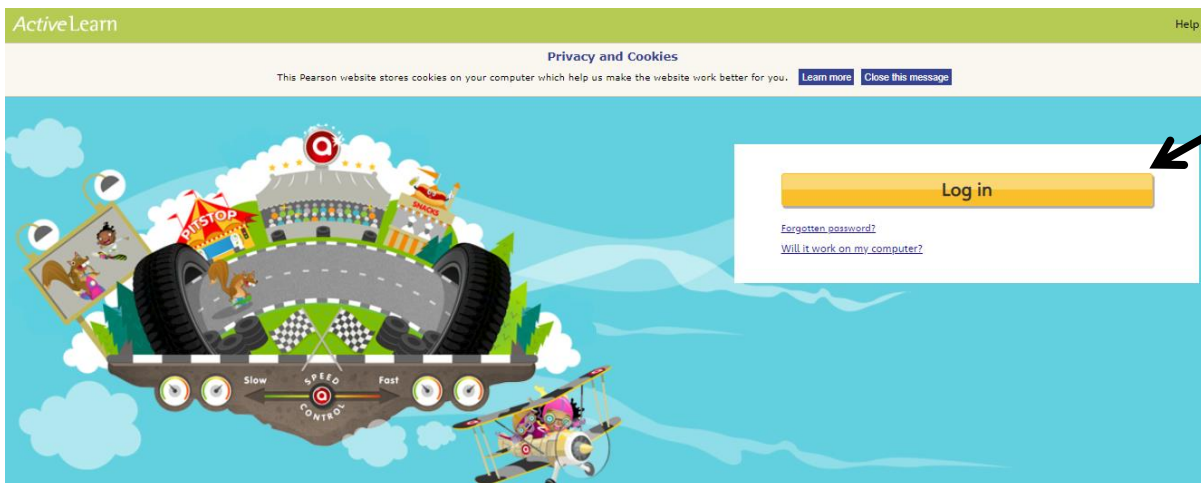

Active Learn

Click to login and then –