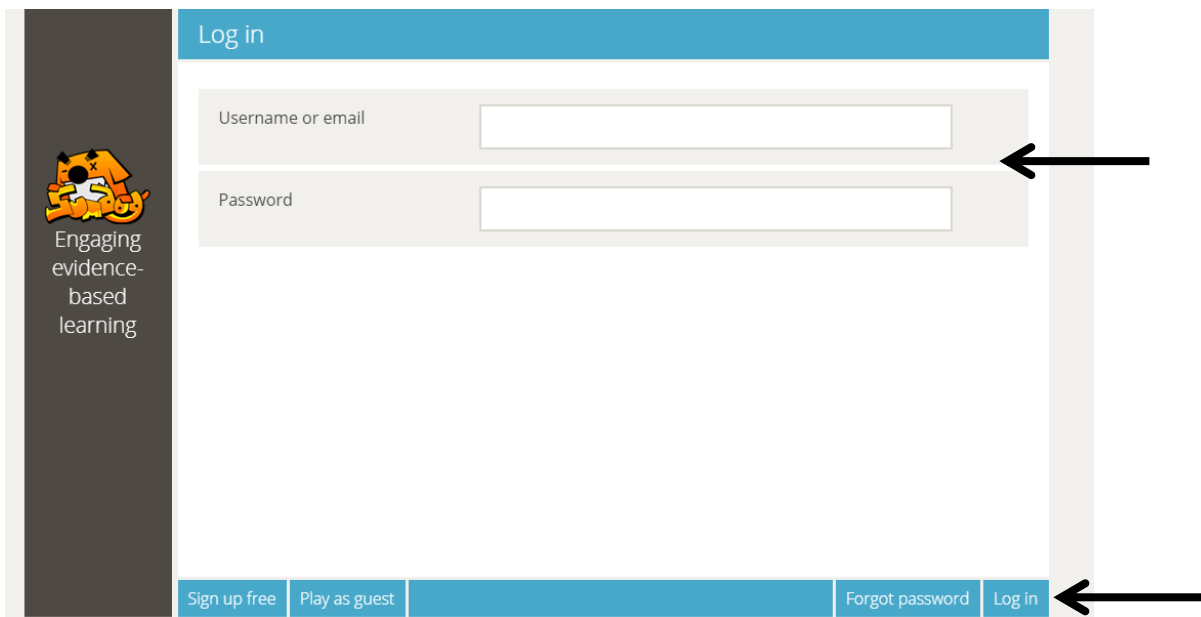

Enter your username and password and then select log in at the bottom.

If you are having trouble with your login you can play as a guest but you will not be able to access any tasks that your teacher has set. If possible always use your login.