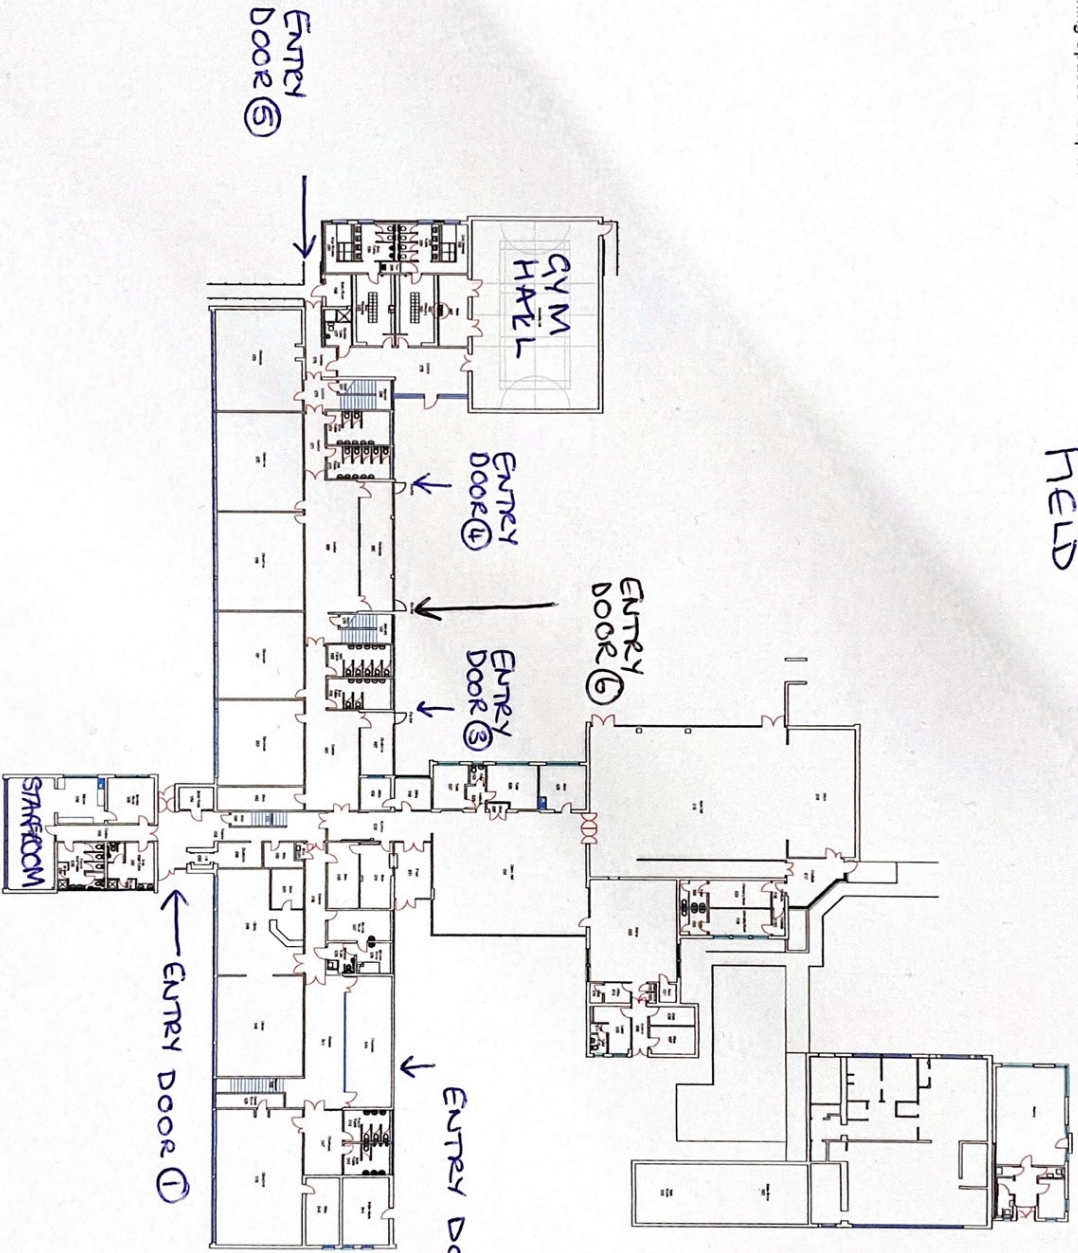

FIELD

Title
Primary School Ground Floor
Dunne Road
Dunblane
FK15 9AU

Job No.	30389001
Scale	1:400@A3
Date	04 Oct 2016
Drawn	SMC
Checked	
Rev	

ESTATES & SURVEYS
Infrastructure Developments
Teith House, Kerse Road
Stirling FK7 7QA
Tel: (01786)233235