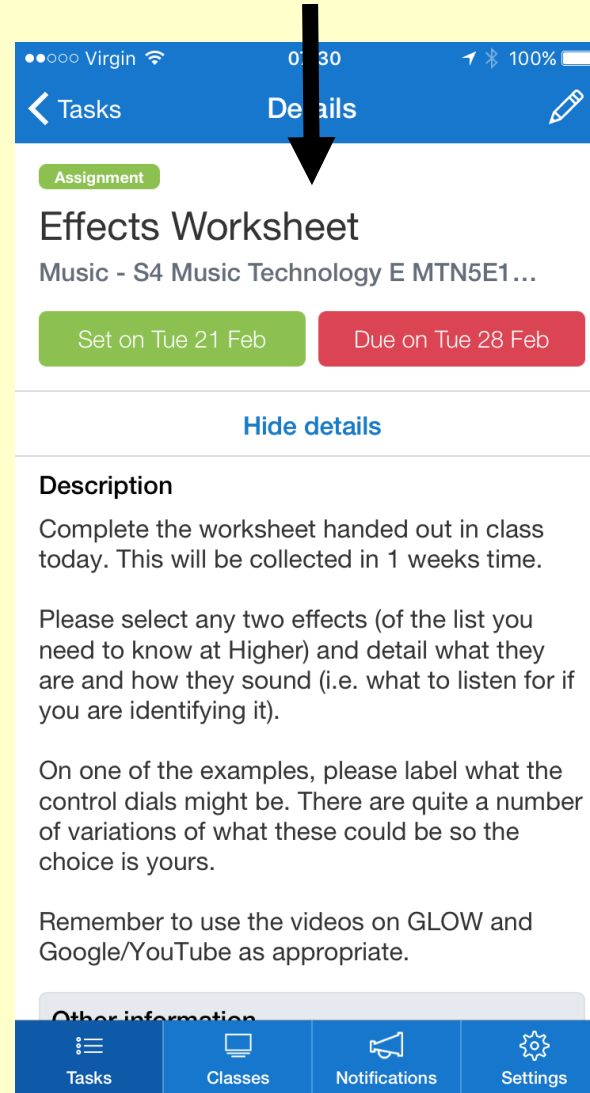

First of all, search for Show My Homework in the app store

You have to select Balfroon High...

You'll need to select to login using this button

You should be taken to this page...

Enter your full glow login (including the @glow.sch.uk)

You can see all homework and if you click on one...

...you will be taken to a more detailed break down of the task.

You will get a notification saying tasks are due, my app says to collect as I set the H/W.