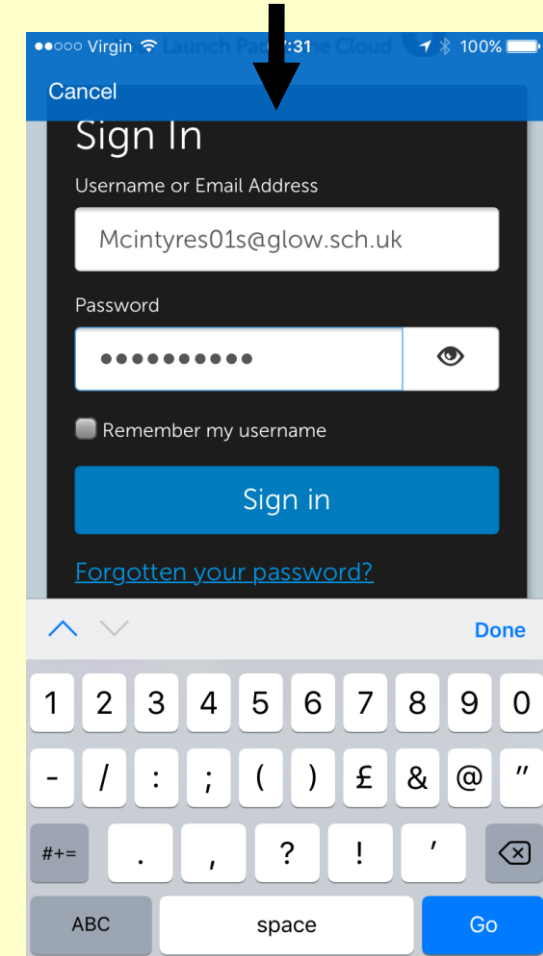

First of all, search for Show My Homework in the app store

You have to select Balfroon High...

You'll need to select to login using this button

You should be taken to this page...

Enter your full glow login (including the @glow.sch.uk)

You can see all homework and if you click on one...

...you will be taken to a more detailed break down of the task.

You will get a notification saying tasks are due, my app says to collect as I set the H/W.