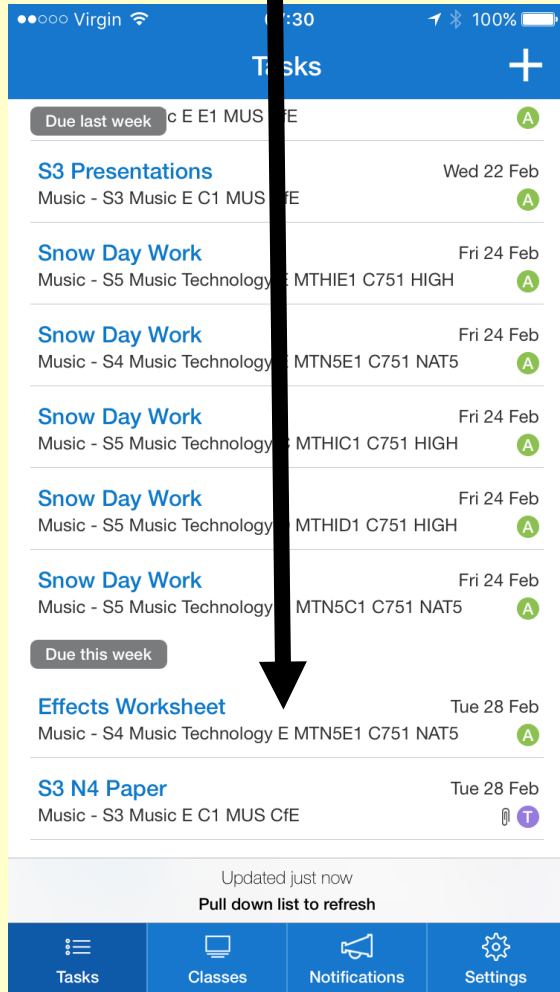

First of all, search for Show My Homework in the app store

You have to select Balfroon High...

You'll need to select to login using this button

You should be taken to this page...

Enter your full glow login (including the @glow.sch.uk)

You can see all homework and if you click on one...

...you will be taken to a more detailed break down of the task.

You will get a notification saying tasks are due, my app says to collect as I set the H/W.