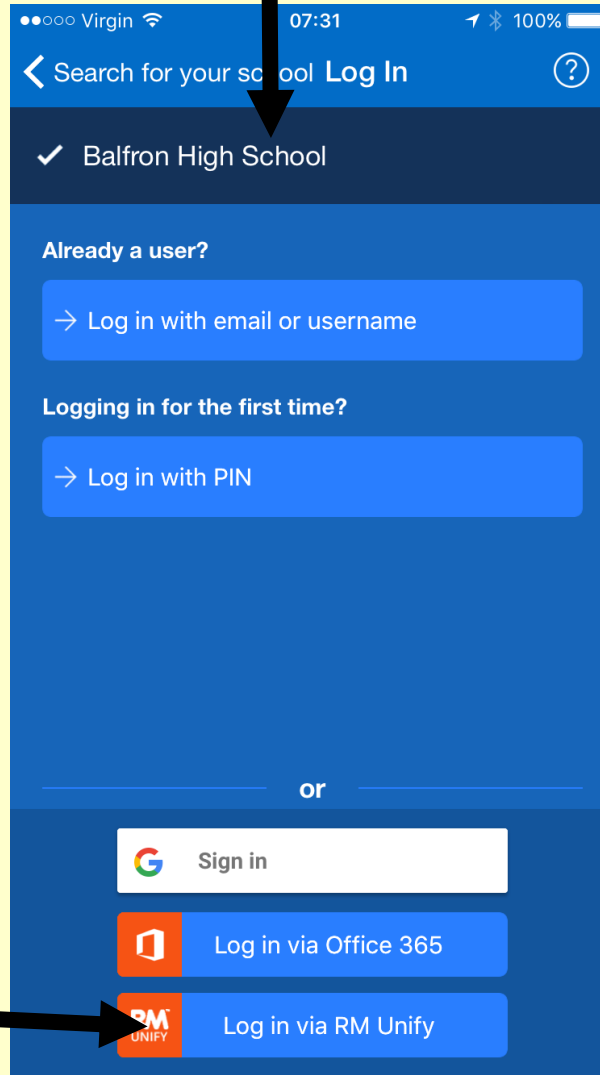

First of all, search for Show My Homework in the app store

You have to select Balfroon High...

You'll need to select to login using this button

You should be taken to this page...

Enter your full glow login (including the @glow.sch.uk)

You can see all homework and if you click on one...

...you will be taken to a more detailed break down of the task.

You will get a notification saying tasks are due, my app says to collect as I set the H/W.