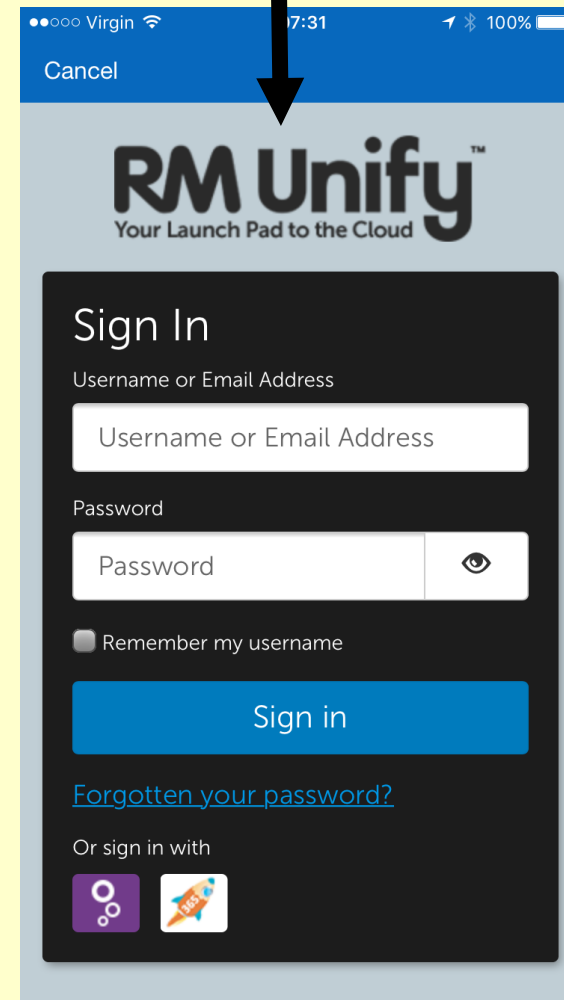

First of all, search for Show My Homework in the app store

You have to select Balfroon High...

You'll need to select to login using this button

You should be taken to this page...

Enter your full glow login (including the @glow.sch.uk)

You can see all homework and if you click on one...

...you will be taken to a more detailed break down of the task.

You will get a notification saying tasks are due, my app says to collect as I set the H/W.