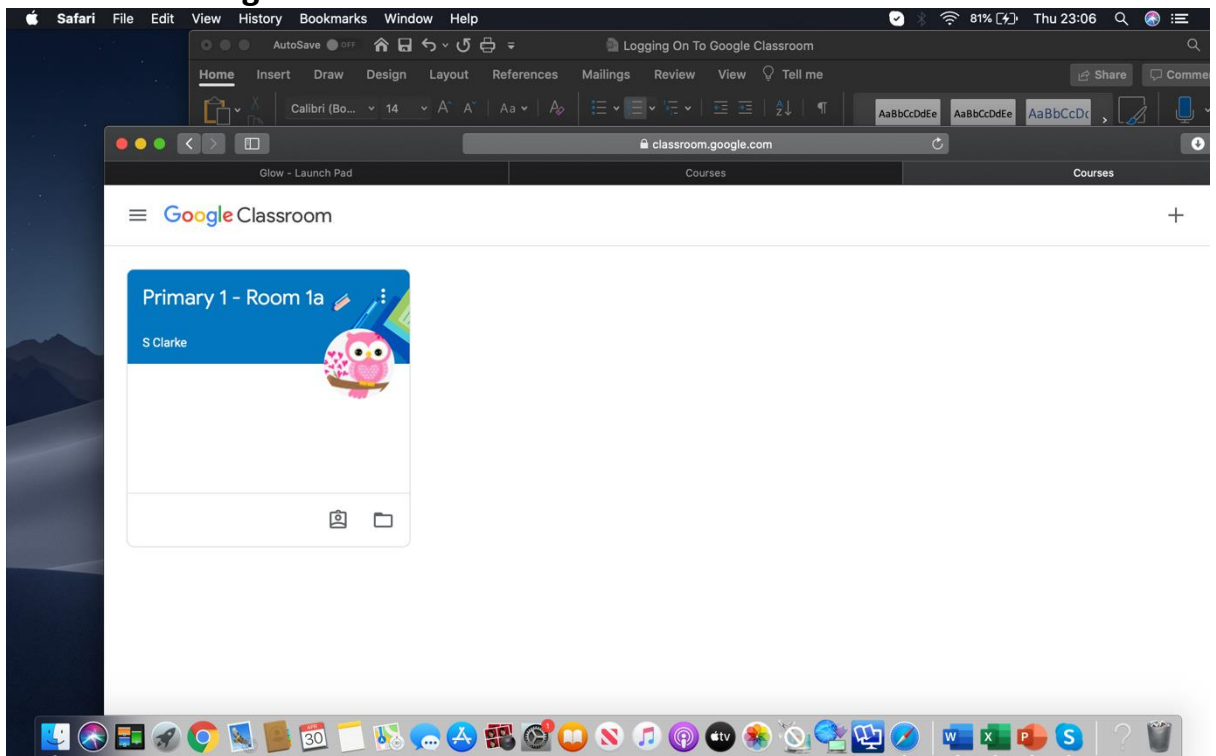

## 3. Enter your child's username eg. gw18blogsjoe@ glow.sch.uk

And their password eg. joe17

#### 4. Click on the Google Classroom icon

5. This will take you to this screen.  
It will be the page for your child's class.  
Click on this to go into the classroom

6. Room 1a's Google Classroom was used as the example here.  
Your child will see their own class.