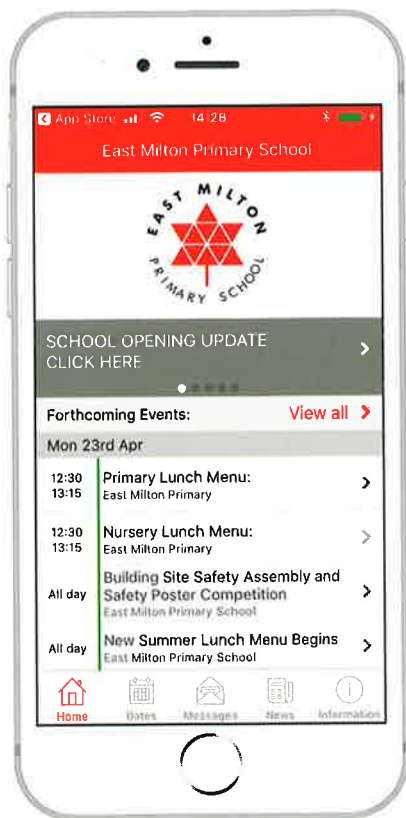

East Milton Primary School

Our app is now live in the Apple and Google Play Stores. You can keep in touch with our events, news and receive important messages from us!

To download the app scan the QR code above or search 'PSA' or 'PSA primaryschoolapp' in the Apple or Google Play app stores. Once you've opened the app, just search for 'East Milton Primary School' to see our latest events, news and messages.