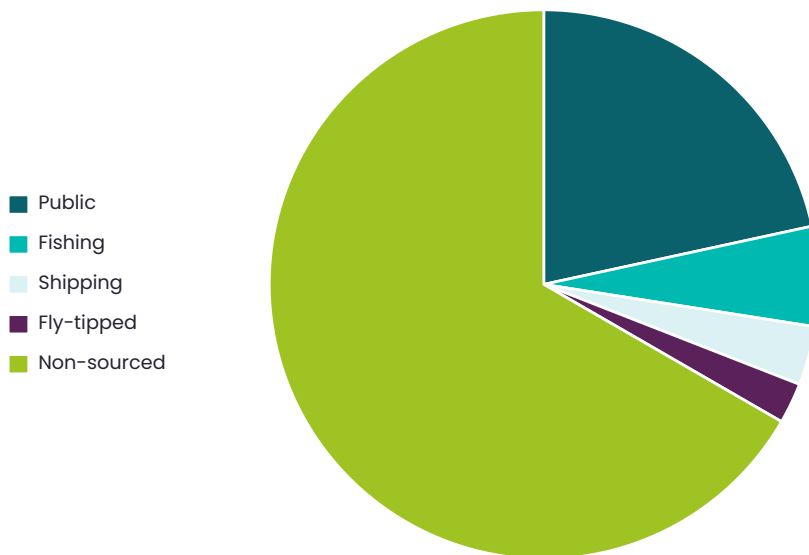

Material	Items found	Items per 100m	% of total
Plastic/Polystyrene	259	518.00	69.07%
Cloth	8	16.00	2.13%
Metal	22	44.00	5.87%
Glass	1	2.00	0.27%
Rubber	77	154.00	20.53%
Paper/Cardboard	8	16.00	2.13%

Sources

Summary of collected litter sources

Source	Items found	Items per 100m	% of total
Public	81	162.00	21.60%
Fishing	22	44.00	5.87%
Shipping	13	26.00	3.47%
Fly-tipped	9	18.00	2.40%
Non-sourced	250	500.00	66.67%

Full details

Weather & Influencing factors