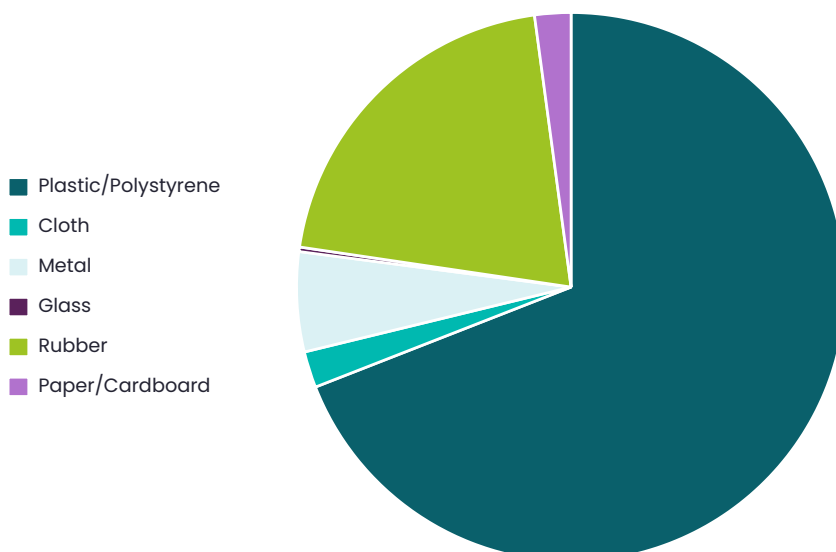

Sandwick Beach, Whalsay Survey

27th April 2022 - 11a.m.

Kirsty Crawford

Summary

Location Sandwick Beach, Whalsay	Survey volunteers 16	Total volunteers 16	Length of beach surveyed 50m
Width of beach surveyed 35m	Bags collected 7.00	Weight collected 76.00kg	Total items 375
Average items/100m 750.00			

Materials collected

Summary of collected litter material

Material	Items found	Items per 100m	% of total
Plastic/Polystyrene	259	518.00	69.07%
Cloth	8	16.00	2.13%
Metal	22	44.00	5.87%
Glass	1	2.00	0.27%
Rubber	77	154.00	20.53%
Paper/Cardboard	8	16.00	2.13%