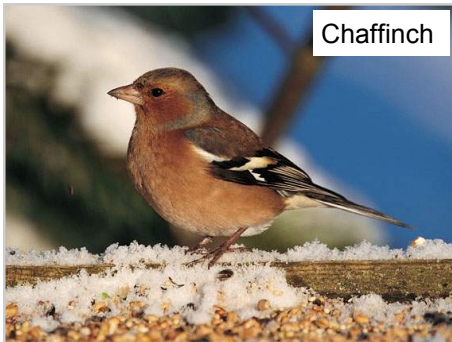

# Common birds in Shetland gardens

## Big Garden Birdwatch

Find out more at [rspb.org.uk/birdwatch](https://rspb.org.uk/birdwatch)

Special thanks to RSPB Shetland's young volunteers for helping us make this Shetland bird ID chart

Starling, herring gull, hooded crow and collared dove images by Logan Johnson. Other images courtesy of rspb images