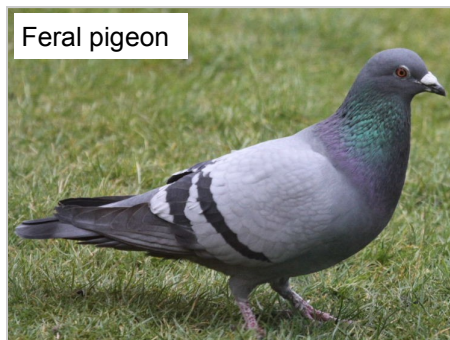

# Common birds in Shetland gardens

## Big Garden Birdwatch

Find out more at [rspb.org.uk/birdwatch](https://rspb.org.uk/birdwatch)

Special thanks to RSPB Shetland's young volunteers for helping us make this Shetland bird ID chart

Starling, herring gull, hooded crow and collared dove images by Logan Johnson. Other images courtesy of rspb images