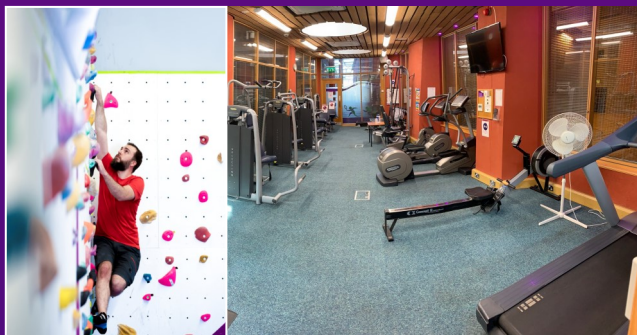

WEST MAINLAND LEISURE CENTRE

Aith, Bixter, Shetland, ZE2 9NB

OPENING HOURS

Monday 12th October - Tuesday 27th October 2020

MAIN HALL, COMMUNITY ROOM, FITNESS SUITE & CLIMBING WALL

Monday	0900 - 2100
Tuesday	0900 - 2100
Wednesday	0900 - 2100
Thursday	1330 - 2100
Friday	0900 - 1700
Saturday	1100 - 1600
Sunday	1100 - 1700

T: 01595 807713 wmlc@srt.org.uk www.srt.org.uk

All activities must be pre-booked and paid before arrival using our website or over the phone

SWIMMING POOL		
Monday	Family Pool Hire	1430 - 1530
	Lane Swimming	1830 - 1930
	Aqua Circuits	1945 - 2030
Tuesday	Lane Swimming	0915 - 1015
	50+ Swimming	1030 - 1130 1145 - 1245
	Lane Swimming	1300 - 1400
	1 to 1 lessons	1415 - 1515
	Family Hire	1530 - 1630
	Lane Swimming	1645 - 1745
	Family Hire	1800 - 1900
Wednesday	Splash Disco (8-11yrs)	1915 - 2015
	Lane Swimming	1415 - 1515
	1 to 1 lessons	1515 - 1545
Thursday	Lane Swimming	1900 - 2000
	Lane Swimming	1430 - 1530
	1 to 1 lessons	1545 - 1645
	Lane Swimming	1700 - 1800
	Family Pool Hire	1815 - 1915
Friday	Family Pool Hire	1930 - 2030
	Lane Swimming	0915 - 1015
	50+ Swimming	1030 - 1130 1145 - 1245
	Lane Swimming	1415 - 1515
Saturday	Family Pool Hire	1530 - 1630
	Lane Swimming	1100 - 1200
	Family Pool Hire	1215 - 1315
	Family Pool Hire	1330 - 1430
Sunday	Family Pool Hire	1445 - 1545
	Family Pool Hire	1115 - 1215
	Family Pool Hire	1230 - 1330
	Family Pool Hire	1345 - 1445
	Lane Swimming	1500 - 1600
	1 to 1 Swim Lesson	1615 - 1645