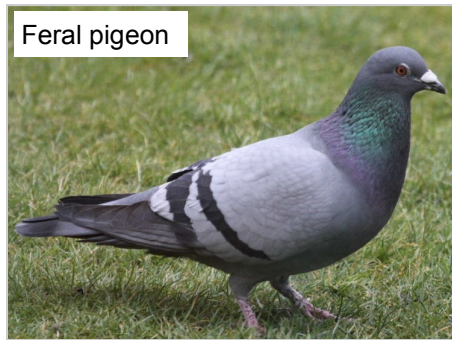

giving
nature
a home

Common birds in Shetland gardens

Starling

House sparrow

Blackbird

Chaffinch

Fieldfare

Redwing

Brambling

Hooded crow

Herring gull

Collared dove

Feral pigeon

Rock dove

Big Garden Birdwatch

Find out more at [rspb.org.uk/birdwatch](https://www.rspb.org.uk/birdwatch)

Special thanks to RSPB Shetland's young volunteers for helping us make this Shetland bird ID chart

Starling, herring gull, hooded crow and collared dove images by Logan Johnson. Other images courtesy of rspb images