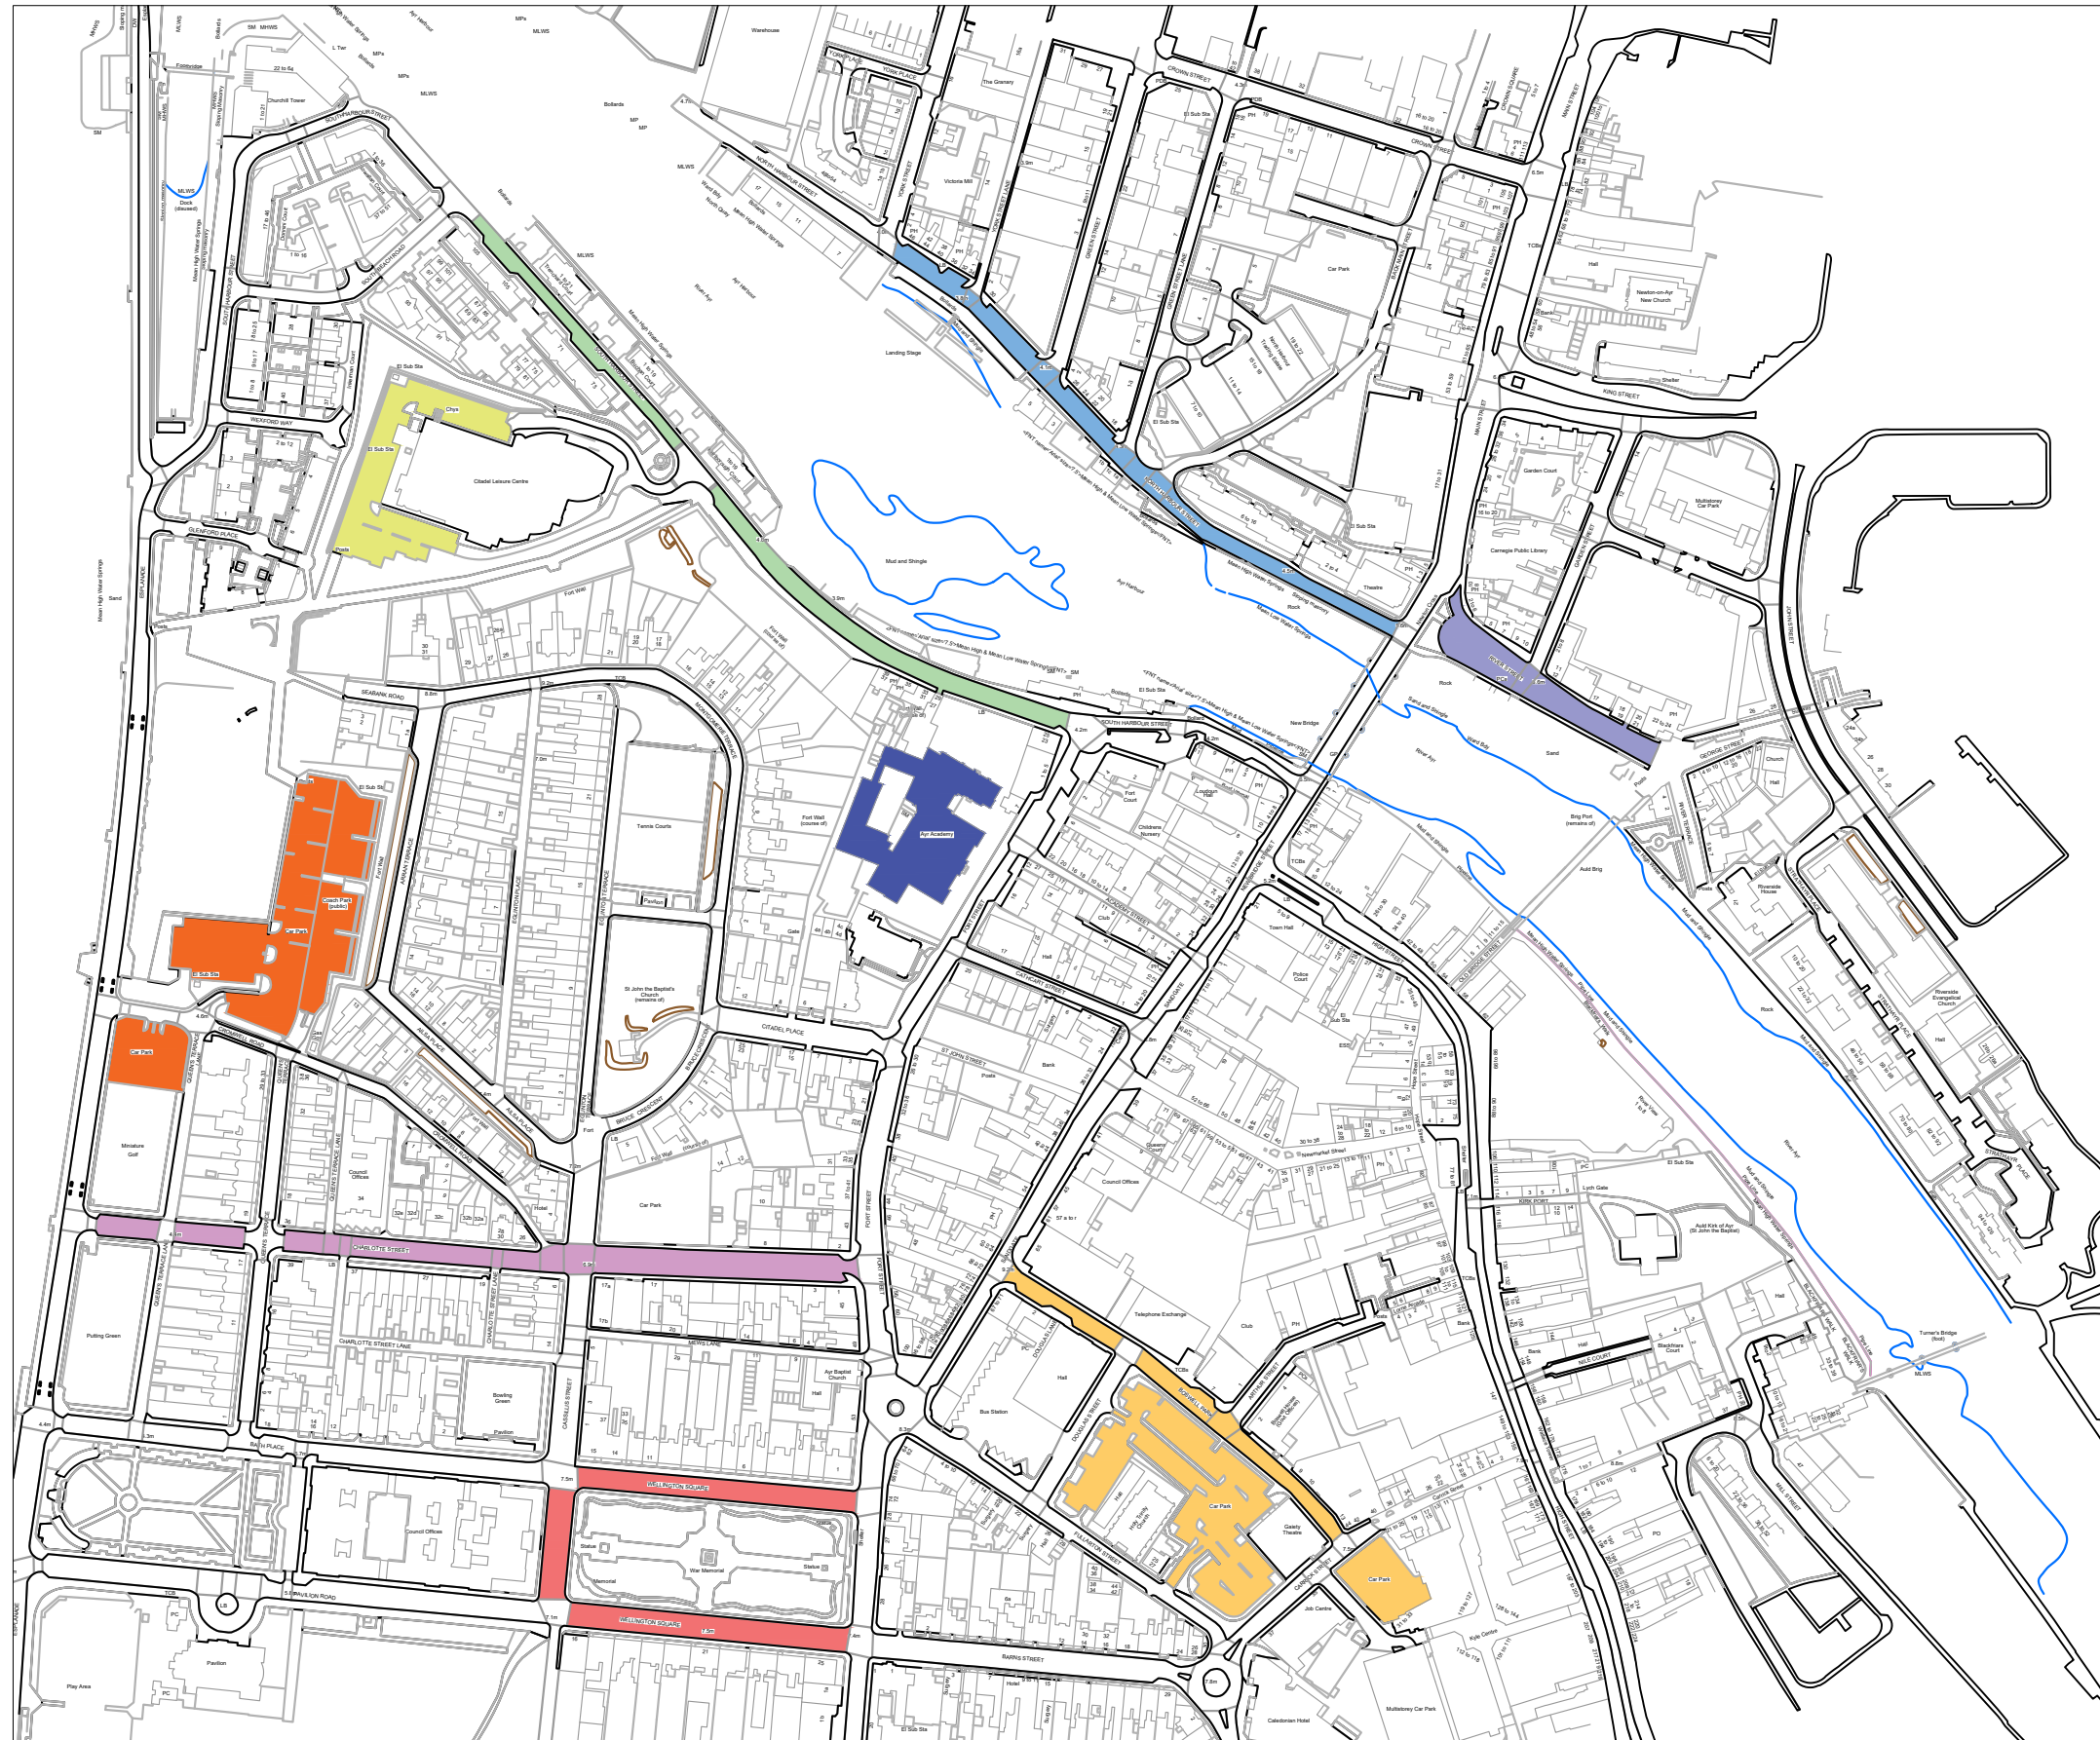

Suitable Parking and Walking Times to School

- The Citadel - 5 minutes
- South Harbour Street -5 minutes
- Charlotte Street - 7 minutes
- North Harbour Street - 9 minutes
- River Street - 6 minutes
- Wellington Square - 6 minutes
- Boswell Park- 6 minutes
- Coach Car Park - 8 Minutes
- New Ayr Grammar Campus

Rev.	Date	Revisions	Checked Date	Approved Date
Ayrshire Roads Alliance				
<small>A partnership between East Ayrshire Council and South Ayrshire Council</small>				
Head of Roads - Ayrshire Roads Alliance				
STEWART TURNER BSc(Hons), MSc, CEng, MICE, MCHIT				
<small>The Johnnie Walker Bond, 15 Strand Street, Kilmarnock, KA1 1HU</small>				
CAR_PARK_LOCATIONS				
PROPOSED DESIGN				
File No: _____				
Scale	: SCALE	Date	: DATE	
Prepared by	: DH	Checked by	: CHECKED_BY	
Traced by	: Autocad	Approved by	: APPROVED_BY	
FILE_NO				
Drawing No: DRAWING_NO_001				
Revision				
Drawing Status				

Reproduced from the Ordnance Survey Mapping with the permission of the Controller of Her Majesty's Stationery Office, © Crown Copyright.
 Unauthorised reproduction infringes Crown Copyright and may lead to prosecution or civil proceedings. East Ayrshire Council SLA Licence Number: 100023409.