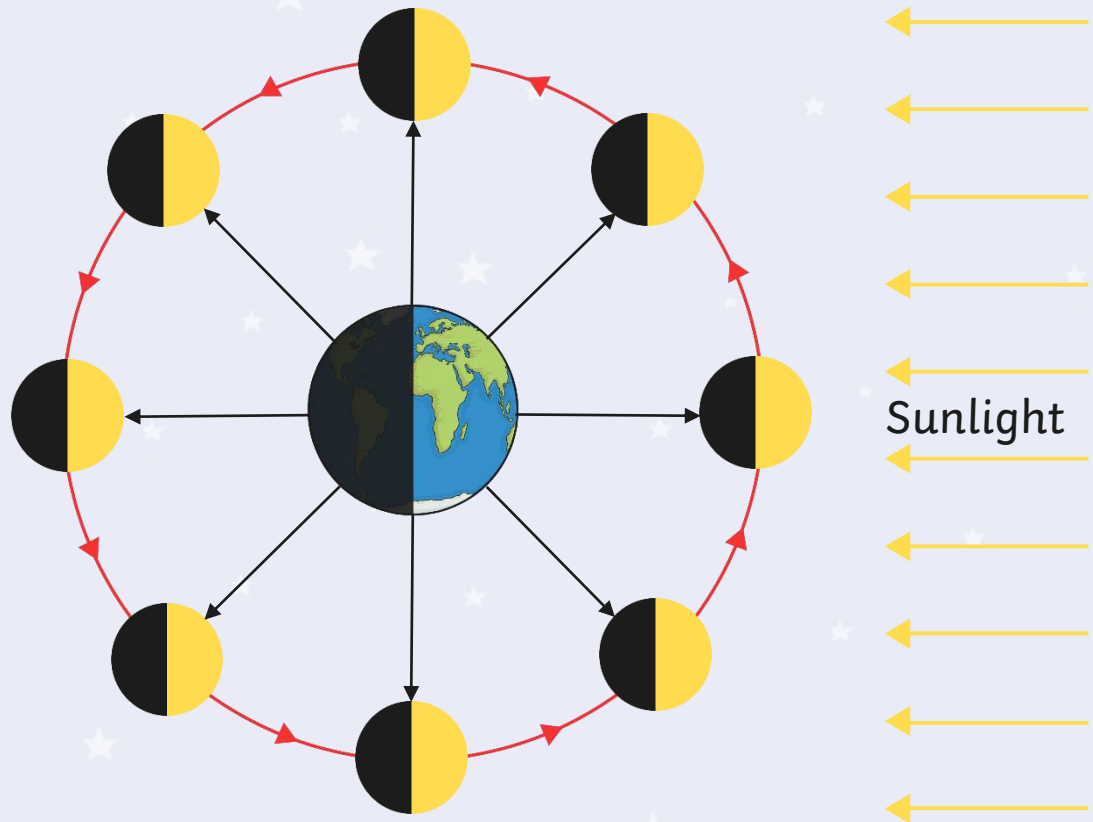

# Phases of the Moon

twinkl

# Shapes of the Moon

Full Moon

New Moon

Crescent

Gibbous

# Why Does the Moon Appear to Change Shape?

The Moon reflects the Sun's light.

What part we see of the Moon depends on where the Moon is when orbiting the Earth.

# Waxing and Waning

**Waning** when the amount of the moon we can see gets less

**Waxing** means that we can increasingly see more of the moon after a new moon.

Sunlight

Who was the first  
person on the Moon?