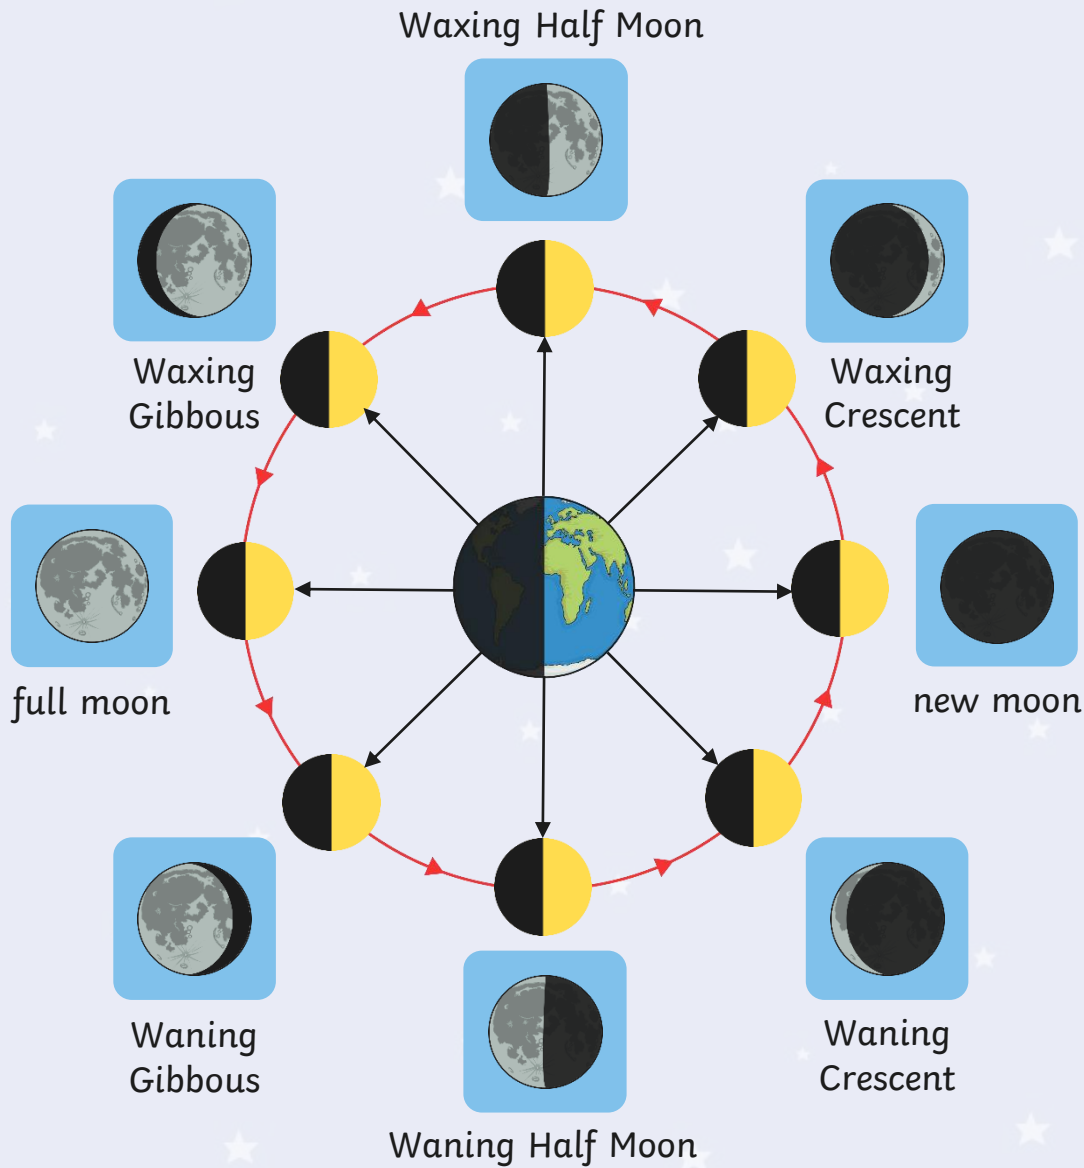

# Shapes of the Moon

Full Moon

New Moon

Crescent

Gibbous

# Why Does the Moon Appear to Change Shape?

The Moon reflects the Sun's light.

What part we see of the Moon depends on where the Moon is when orbiting the Earth.

# Waxing and Waning

**Waning** when the amount of the moon we can see gets less

**Waxing** means that we can increasingly see more of the moon after a new moon.

Sunlight

Who was the first  
person on the Moon?

Neil Armstrong, Apollo 11, 1969