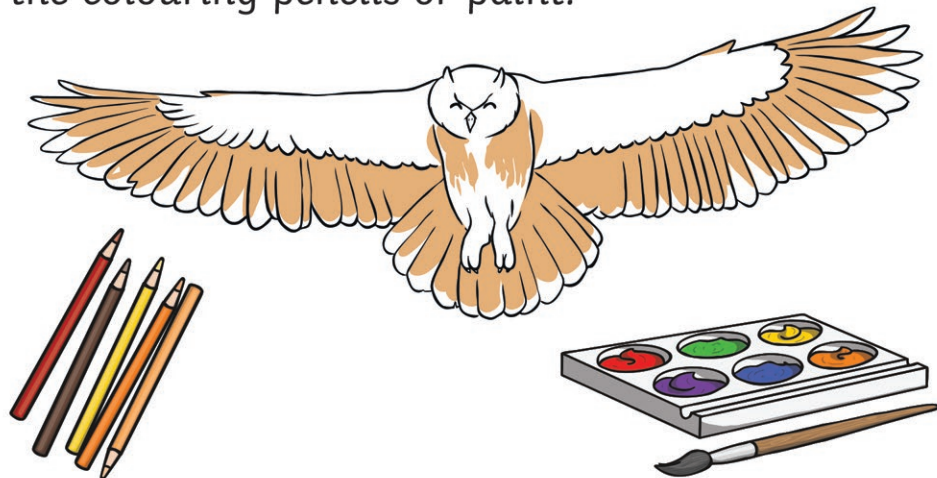

How to make a Leaf Owl

twinkl

How to make a Leaf Owl

Materials and Equipment:

Owl template
Autumn leaves
PVA glue
Paint or colouring pencils

How to make a Leaf Owl

Step 1: Colour in the owl on the template using the colouring pencils or paint.

How to make a Leaf Owl

Step 2: Use the PVA glue to stick the autumn leaves onto your owl to look like feathers on its wings.