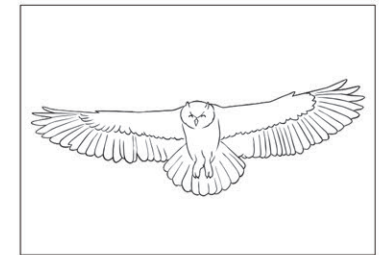

How to make a Leaf Owl

twinkl

How to make a Leaf Owl

Materials and Equipment:

Owl template
Autumn leaves
PVA glue
Paint or colouring pencils

How to make a Leaf Owl

Step 1: Colour in the owl on the template using the colouring pencils or paint.

How to make a Leaf Owl

Step 2: Use the PVA glue to stick the autumn leaves onto your owl to look like feathers on its wings.