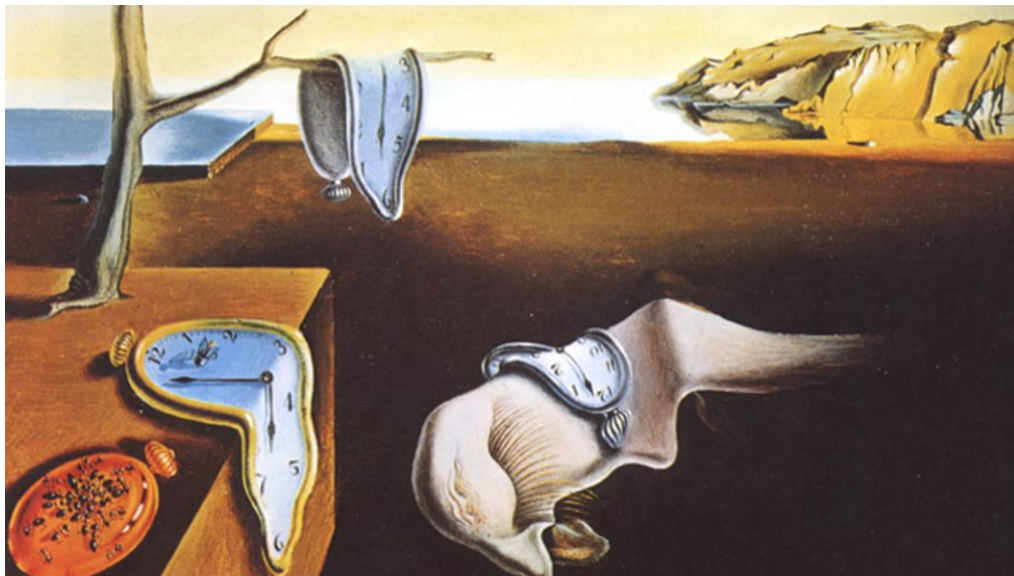

Salvador Dali was a Spanish Surrealist artist who lived from 1904-1989.

He is very famous for his strange, dreamlike images filled with symbols and twisted forms.

Persistence of memory (below) is possibly his most famous piece. The objects in it may refer to a dream that Dalí himself had experienced, and the clocks may symbolize the passing of time as you experience it in sleep or the persistence of time in the eyes of the dreamer. The orange clock at the bottom left of the painting is covered in ants.

TASK

Create a drawing of a dream you have had or maybe objects or things in

that
dream.
It can
be as
crazy as
you like!