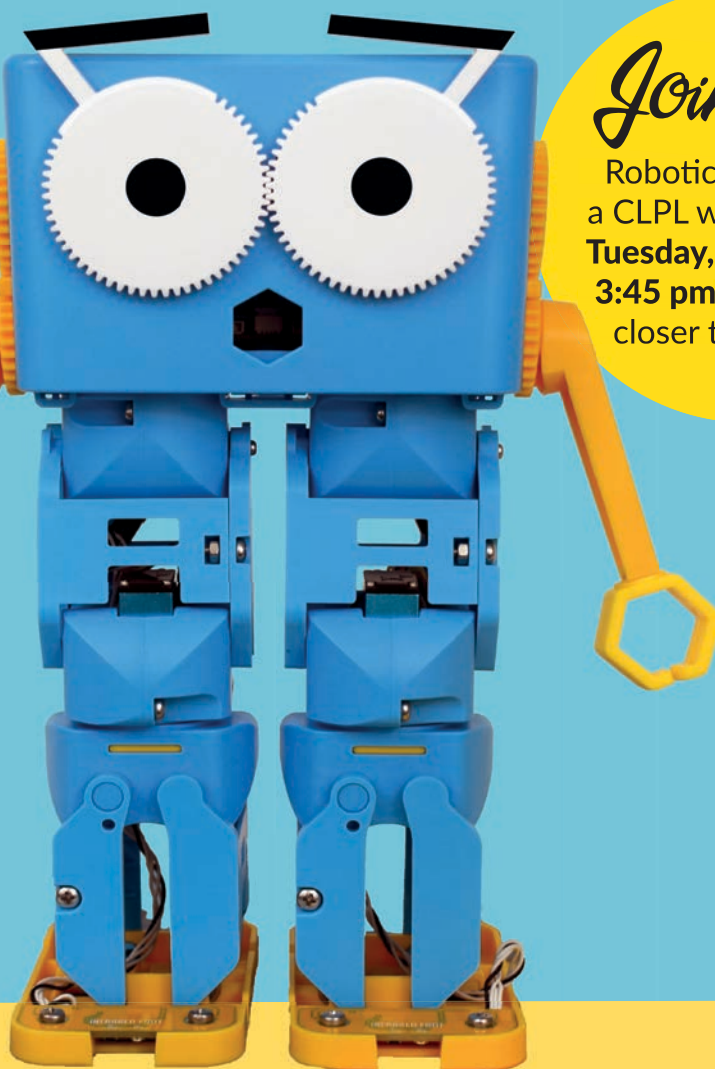

MARTY THE ROBOT

Brought to you by
ROBOTICAL

A fully-programmable, customisable, walking robot that's full of personality.

Join Us!

Robotical will lead a CLPL workshop on **Tuesday, 7th Sept at 3:45 pm** - more info closer to the time!

WHY MARTY?

-  **Instant Connection** - Marty is a humanoid robot with a big personality that creates an instant human connection!
-  **STEAM class in a box solution** - Marty comes with lesson plans that align to Curriculum for Excellence
-  **Good value for money** - Marty is the most affordable humanoid robot in education
-  **Integrates with other areas of learning** - Such as literacy, numeracy, and health & wellbeing
-  **Teacher confidence** - Training calls with our in-house experts included, so you can feel confident in using Marty straight out of the box
-  **Lots of flexibility in use** - Marty is best suited for P1-P7 with learning progression from screen-free coding, to Scratch Jr & Scratch