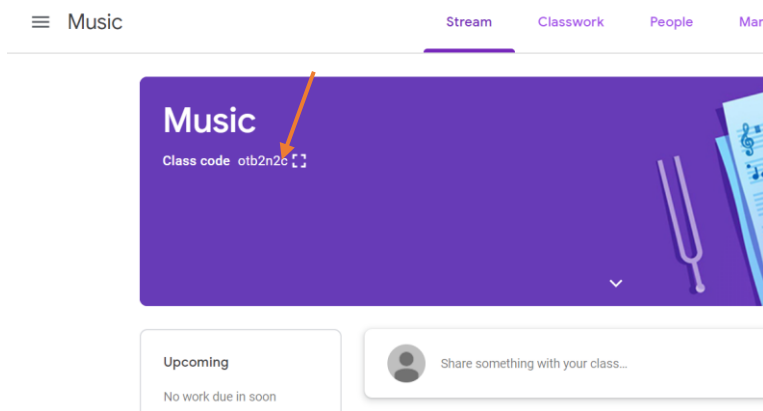

Where to find your Class Code

1. You can find your Class Code on the main page of your Google Classroom:

2. Issue this code to your students

How do I join my class?

Join a class with a class code

1. Go to classroom.google.com .
2. At the top, click Add + > Join class.