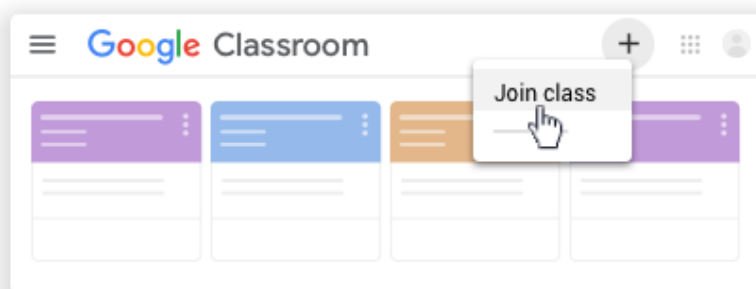

Where to find your Class Code

1. You can find your Class Code on the main page of your Google Classroom:

2. Issue this code to your students

How do I join my class?

Join a class with a class code

1. Go to classroom.google.com .
2. At the top, click Add + > Join class.

3. Enter the class code your teacher gave you and click **Join**.
A class code consists of 6 or 7 letters or numbers. For example, **hjhmgrk** or **g5gdp1**.