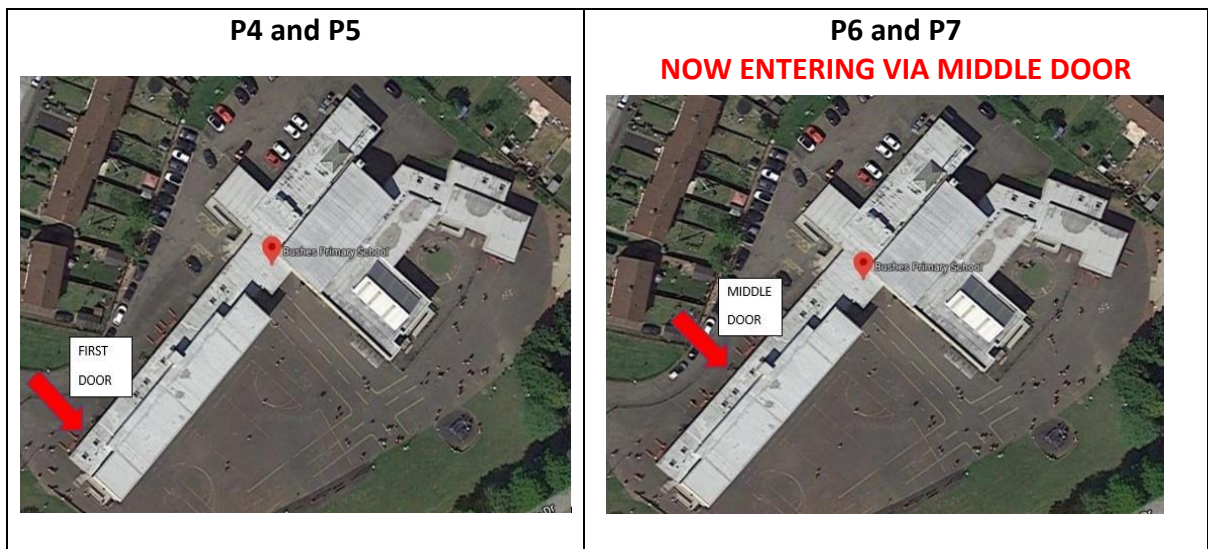

- The Hub will operate for P4-P7 pupils
- The day will continue to start at 9am and finish at 3pm.
- 1 adult per child can enter the playground and we would ask that, as you have done since August, that you do not approach staff in the playground and instead contact the school office with any queries.
- Adults should wear face masks and socially distance when in the school grounds.
- Children do not need to wear school uniform but should come dressed appropriately and in a way that enables them to take part in outdoor activities.
- Children should bring a snack and lunch can be brought/ordered as normal.
- If your child has a device that they could use (laptop, tablet etc.), then this can be brought with them and used in the classroom. When in the Hub, children will be completing the activities set by their teacher on Seesaw for that day.
- Children will be taught work that is differentiated and appropriate to their learning needs.
- Office staff will continue to contact you regarding your need to use the Hub.
- If you are working from home or have any alternative childcare, your child should not be placed in the Hub on these days.
- Entry and exit points are as follows: