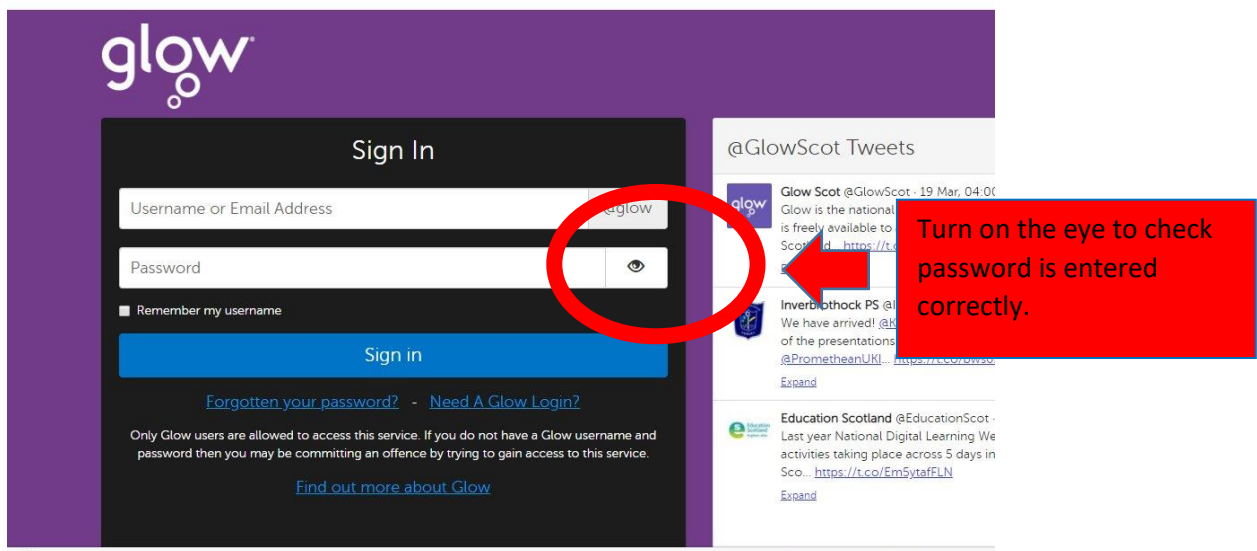

How to login to Glow

Go to Glow login page <https://t.co/r8ENOdgtOk?amp=1>

- ✓ Type in username this always starts with 'gw'
- ✓ There are no spaces in a username
- ✓ Type password exactly as it is on login card
- ✓ Look carefully to see if there are any capital letters in password or spaces (use spacebar)
- ✓ When typing password you can click on the eye to reveal what you have typed
- ✓ This helps younger pupils check they have typed password correctly

Once logged on you will see the Launch Pad. From there you can choose which area of Glow to navigate to.