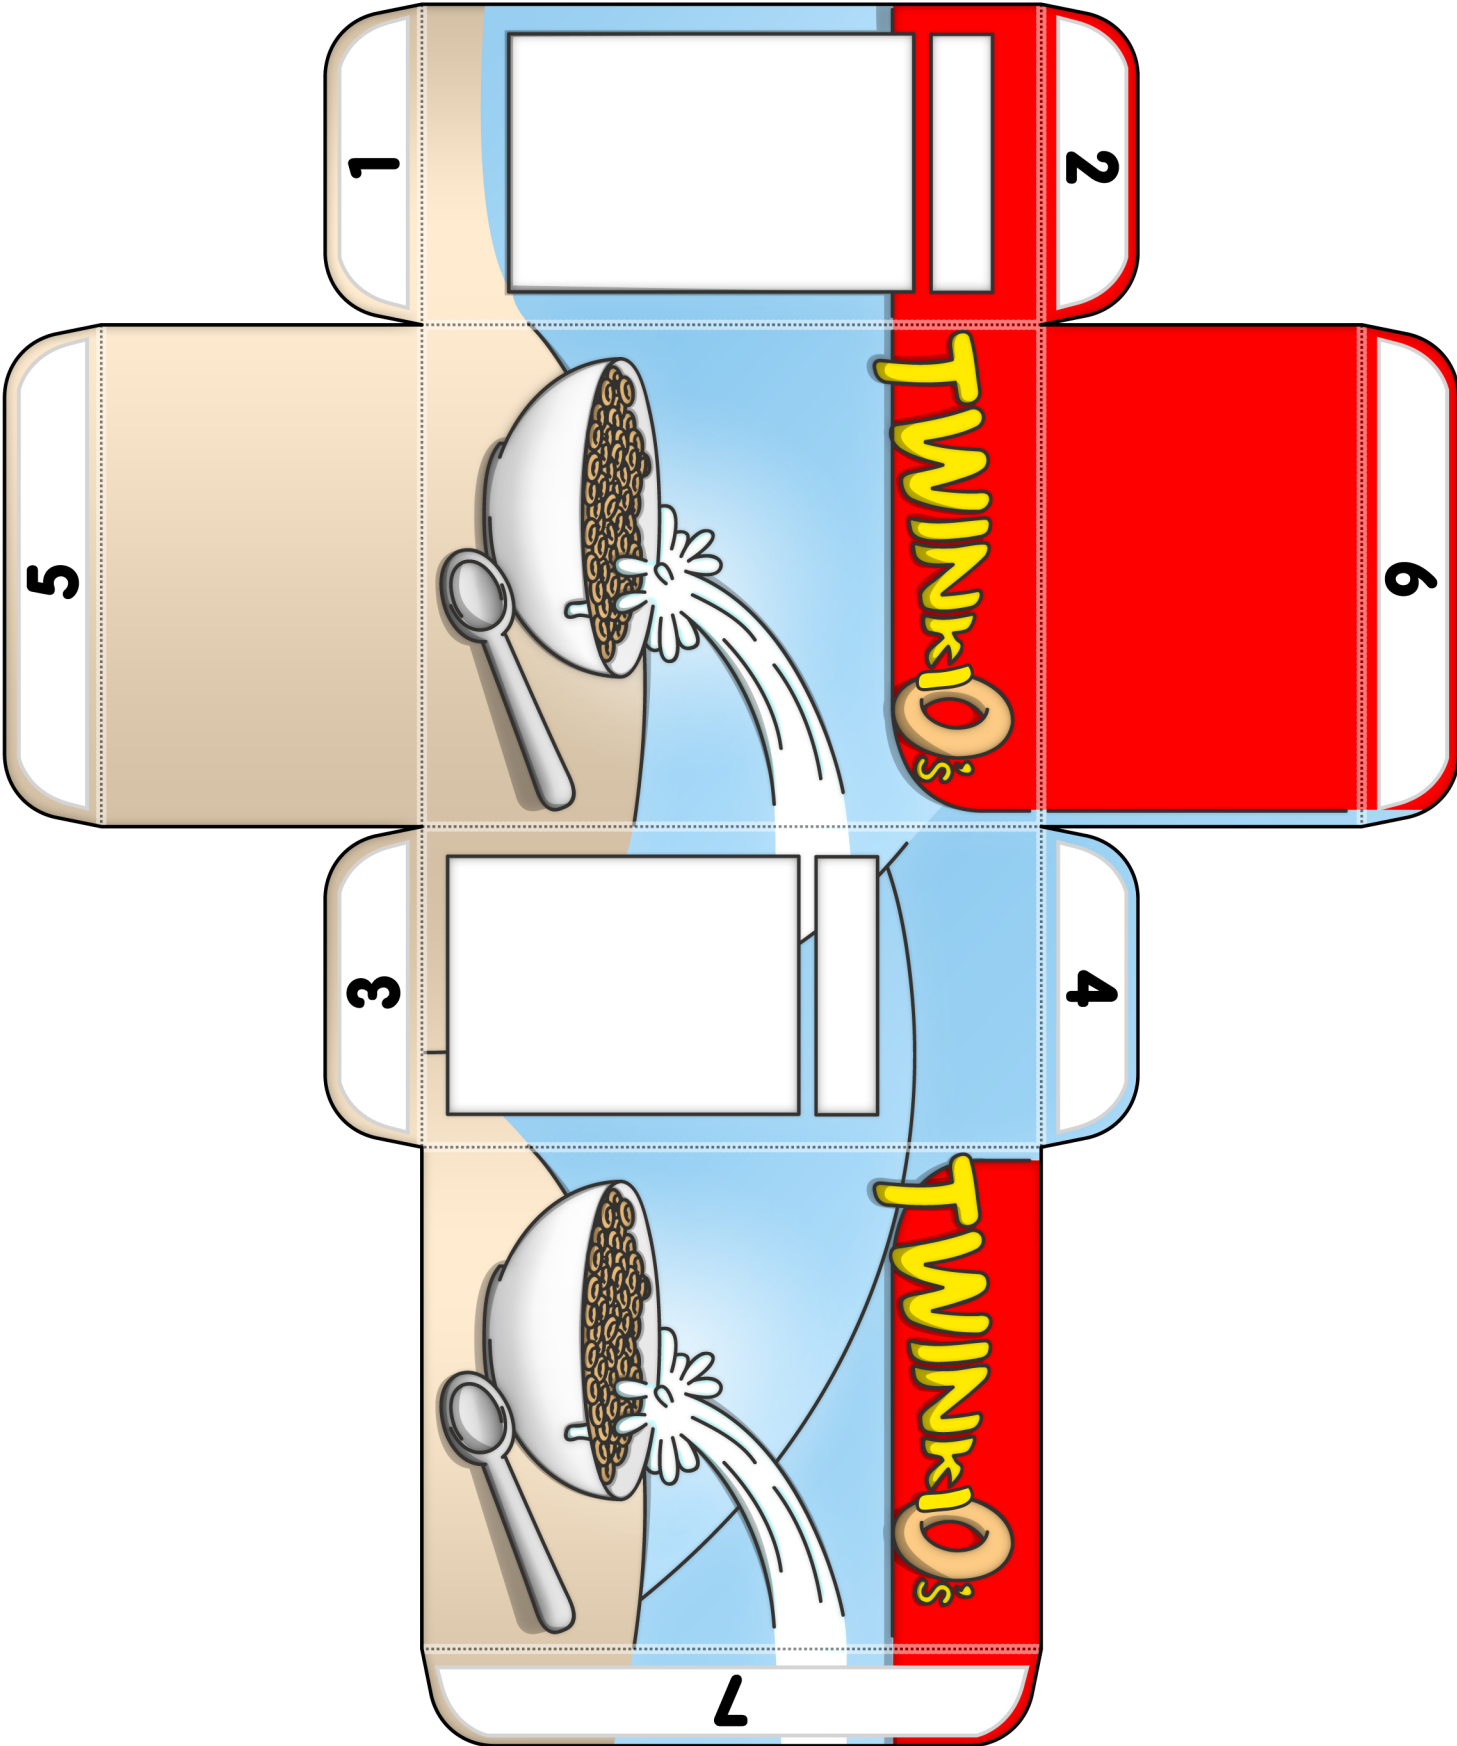

Real Life Object 3D Shapes - Cuboid Cereal Box