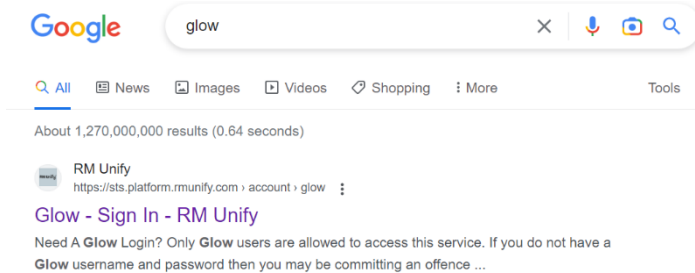

Home Learning

Parent Guide

1. Children sign into GLOW. In Google if you search 'Glow', the following should be the first option.

2. When in the Glow site, Open the tile called TEAM's

3. The children will then see a TEAM with their class name on it 'NLC St Mary's, Cleland, Primary X 2023'
4. When they open this tile, at the left hand side of the page they will see the Assignments