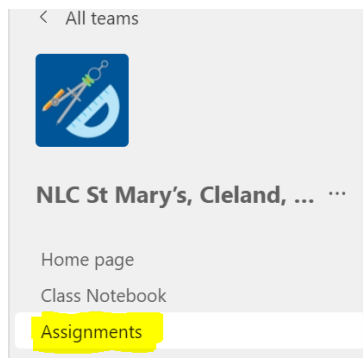

Home Learning

Parent Guide

1. Children sign into GLOW. In Google if you search 'Glow', the following should be the first option.

2. When in the Glow site, Open the tile called TEAM's

3. The children will then see a TEAM with their class name on it 'NLC St Mary's, Cleland, Primary X 2023'
4. When they open this tile, at the left hand side of the page they will see the Assignments