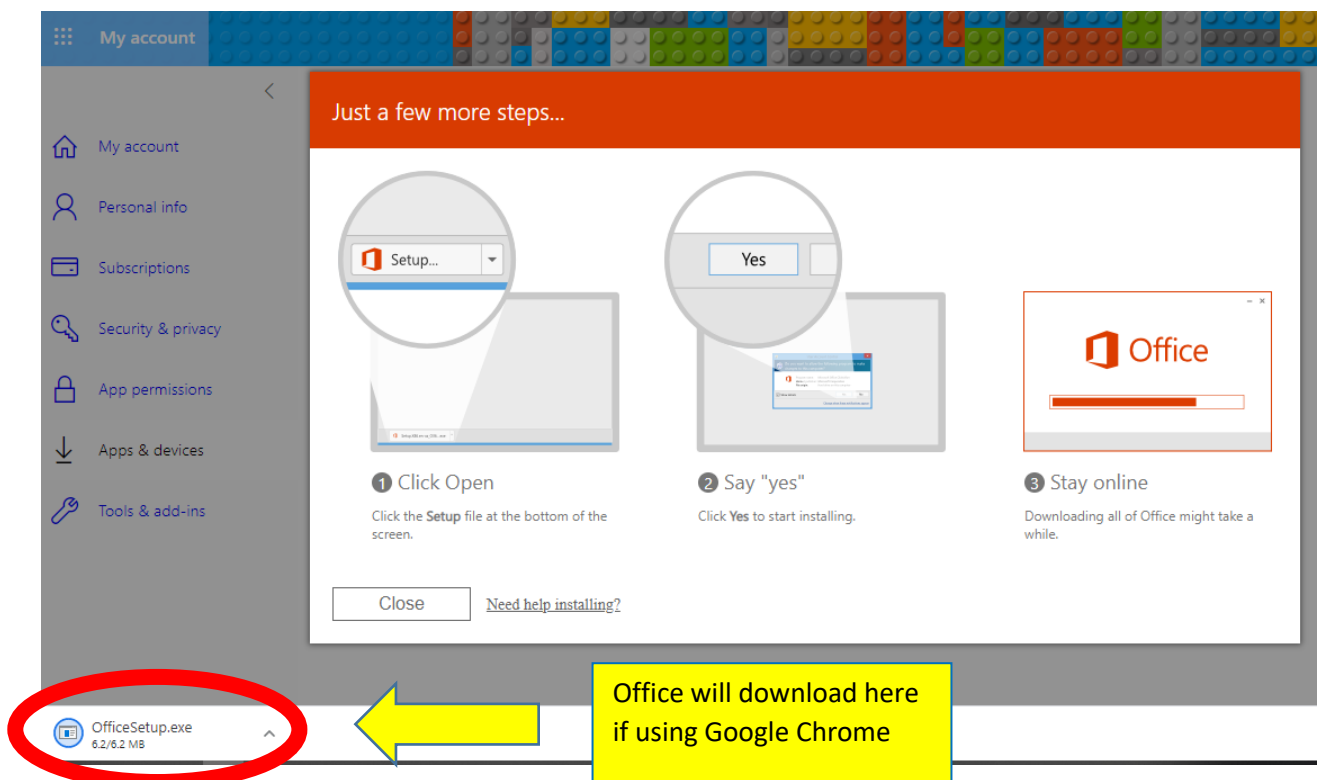

The following screen will appear.