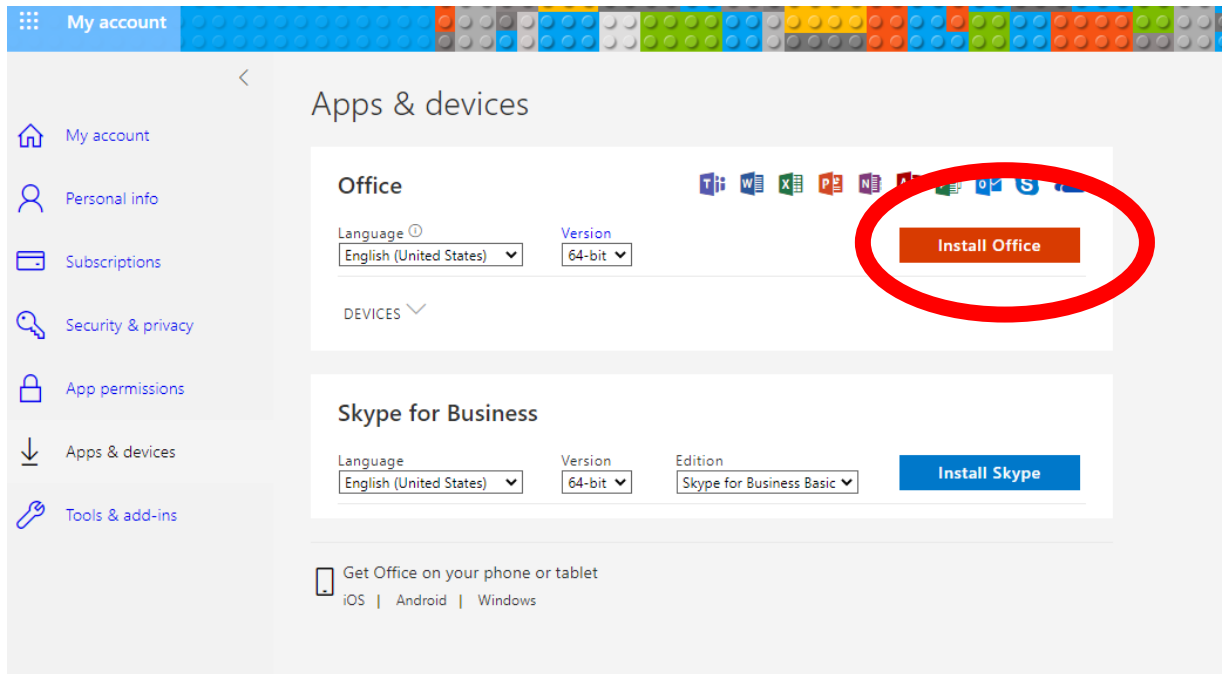

If downloading to a laptop or desktop then click Install Office