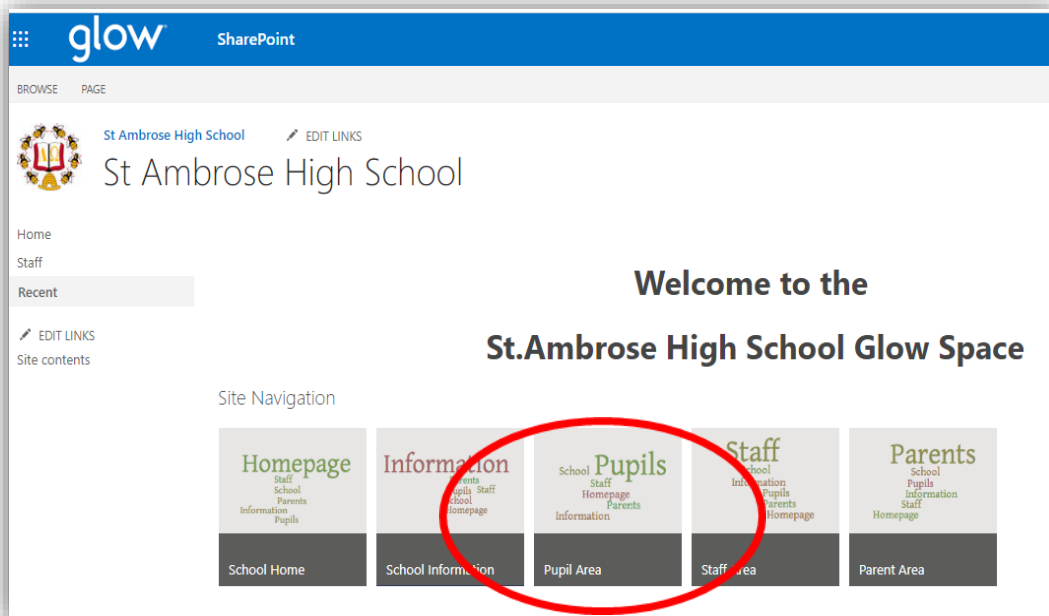

Accessing Department Pages on

You can access Department pages and materials from the St Ambrose Glow website.

Just follow these straightforward steps!

**Go to
St Ambrose
Launch Pad**

Go to SharePoint

Go to Pupil Area

Select your Curricular Area
and then Year Group

glow SharePoint

BROWSE PAGE

SHARE FOLLOW EDIT

Pupil Area

Home
Notebook
Documents
Site Contents
EDIT LINKS

Expressive Arts
Health Languages Wellbeing
Language
Mathematics
Modern Languages
Religious Moral Education
Sciences
Social Subjects
Technologies
Other Areas