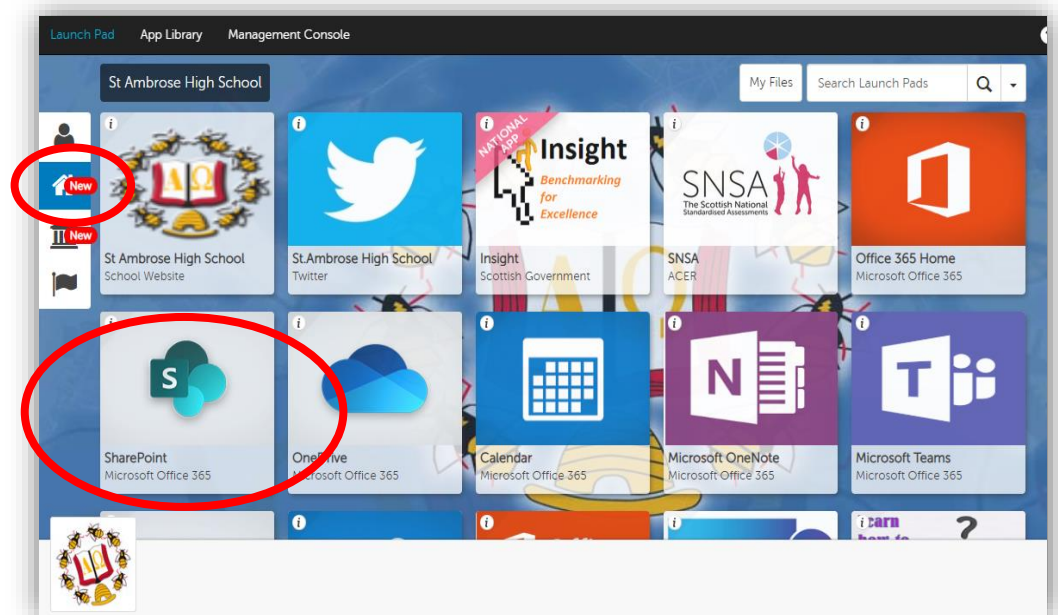

Accessing Department Pages on

You can access Department pages and materials from the St Ambrose Glow website.

Just follow these straightforward steps!

**Go to
St Ambrose
Launch Pad**

Go to SharePoint

Go to Pupil Area

Select your Curricular Area
and then Year Group

glow SharePoint

BROWSE PAGE

SHARE FOLLOW EDIT

Pupil Area

Home
Notebook
Documents
Site Contents
EDIT LINKS

Expressive Arts
Health Languages Wellbeing
Language
Mathematics
Modern Languages
Religious Moral Education
Sciences
Social Subjects
Technologies
Other Areas