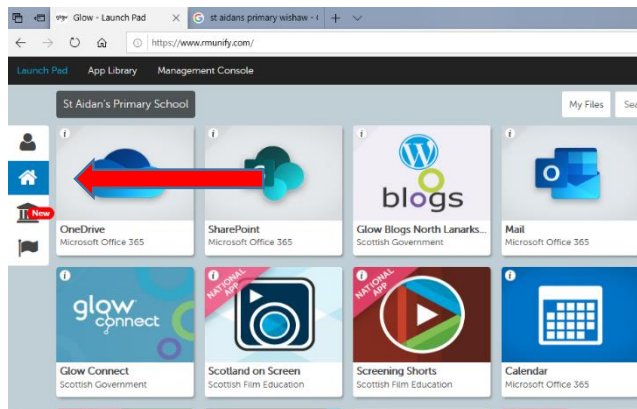

How to access Microsoft Teams

Log onto Glow and click on the St Aidan's launch pad

Scroll down and click on the Microsoft Teams app

Any teams you are part of will be listed at the left hand side. If you wish to join a team using a code, click join or create team bottom left