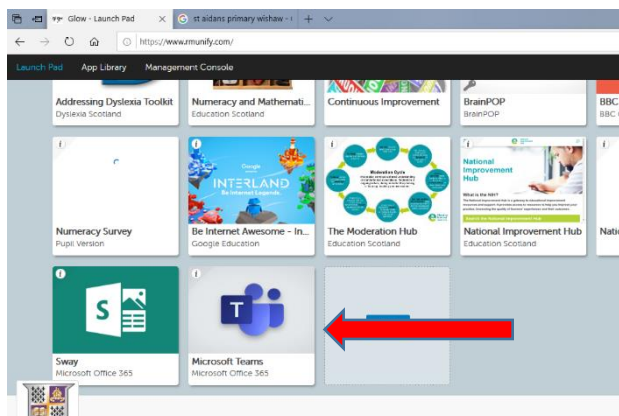

How to access Microsoft Teams

Log onto Glow and click on the St Aidan's launch pad

Scroll down and click on the Microsoft Teams app

Any teams you are part of will be listed at the left hand side. If you wish to join a team using a code, click join or create team bottom left