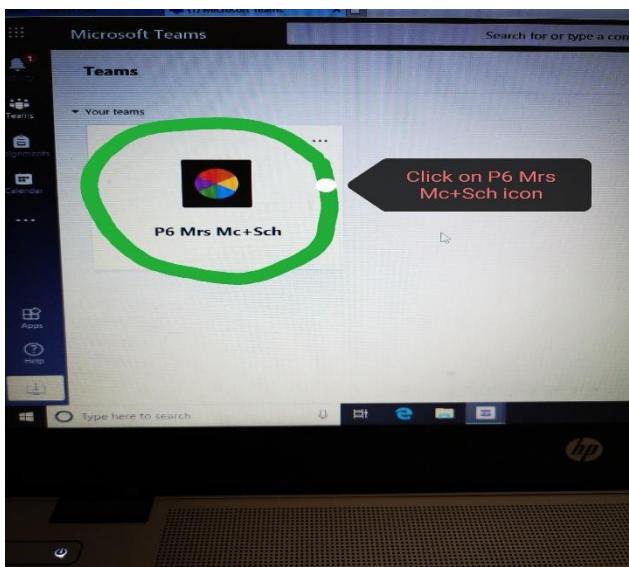

Your weekly tasks can now be found on Glow Microsoft Teams. Please follow the instructions below to access the folder:

Remember the tasks are **SUGGESTED ACTIVITIES!!**

Step 1

Step 2

Step 3

Step 4

Step 5

Please contact Mrs Mc Philemy or Mrs Schammas