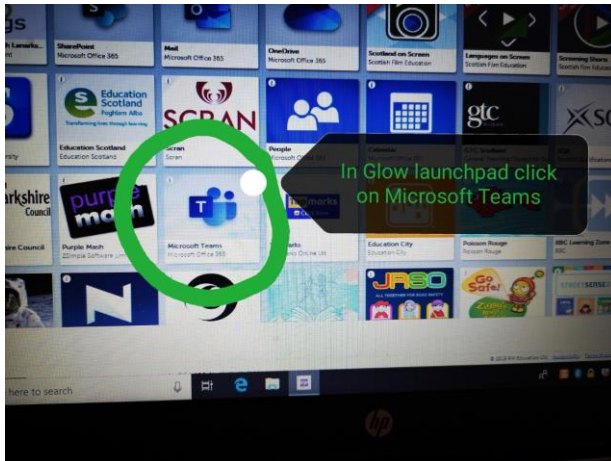

Your weekly tasks can now be found on Glow Microsoft Teams. Please follow the instructions below to access the folder:

Remember the tasks are **SUGGESTED ACTIVITIES!!**

Step 1

Step 2

Step 3

Step 4

Step 5

Please contact Mrs Mc Philemy or Mrs Schammas