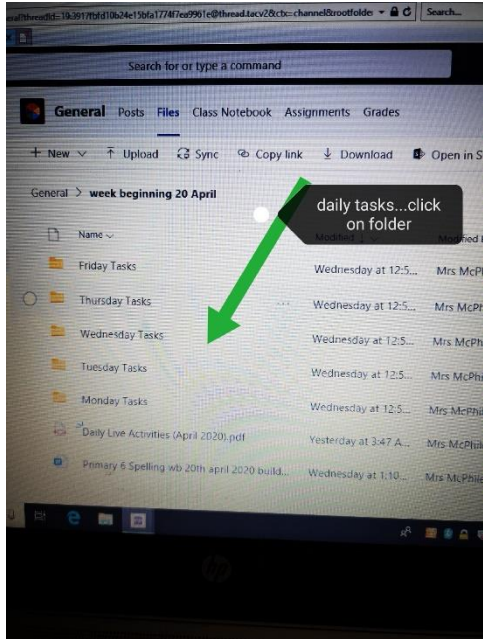

Your weekly tasks can now be found on Glow Microsoft Teams. Please follow the instructions below to access the folder:

Remember the tasks are **SUGGESTED ACTIVITIES!!**

Step 1

Step 2

Step 3

Step 4

Step 5

Please contact Mrs Mc Philemy or Mrs Schammas