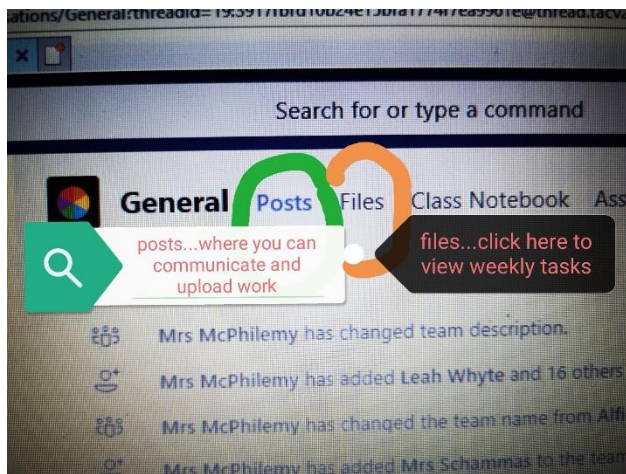

Your weekly tasks can now be found on Glow Microsoft Teams. Please follow the instructions below to access the folder:

Remember the tasks are **SUGGESTED ACTIVITIES!!**

Step 1

Step 2

Step 3

Step 4

Step 5

Please contact Mrs Mc Philemy or Mrs Schammas