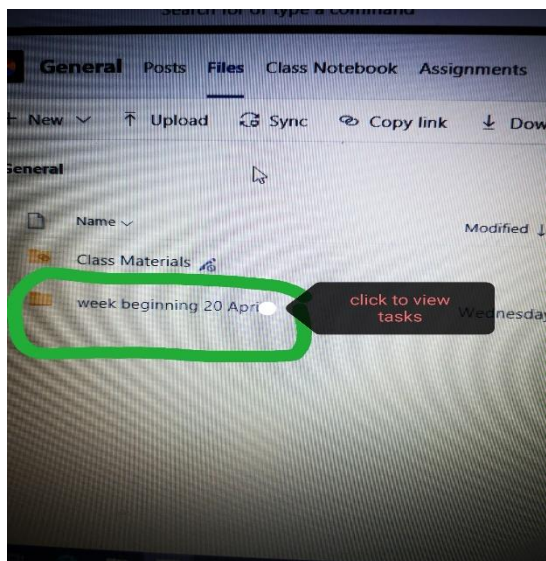

Your weekly tasks can now be found on Glow Microsoft Teams. Please follow the instructions below to access the folder:

Remember the tasks are **SUGGESTED ACTIVITIES!!**

Step 1

Step 2

Step 3

Step 4

Step 5

Please contact Mrs Mc Philemy or Mrs Schammas