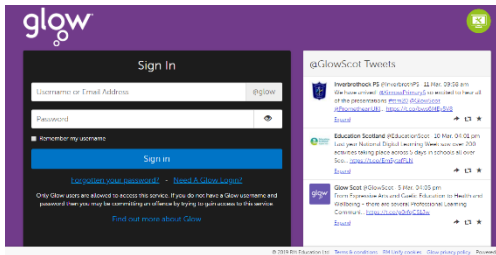

Accessing Glow

Login into <https://sts.platform.rmunify.com/account/signin/glow> using your glow login details

Your username will begin with gw.

Click the house icon on the left of the screen to access the Sikeside Primary area.