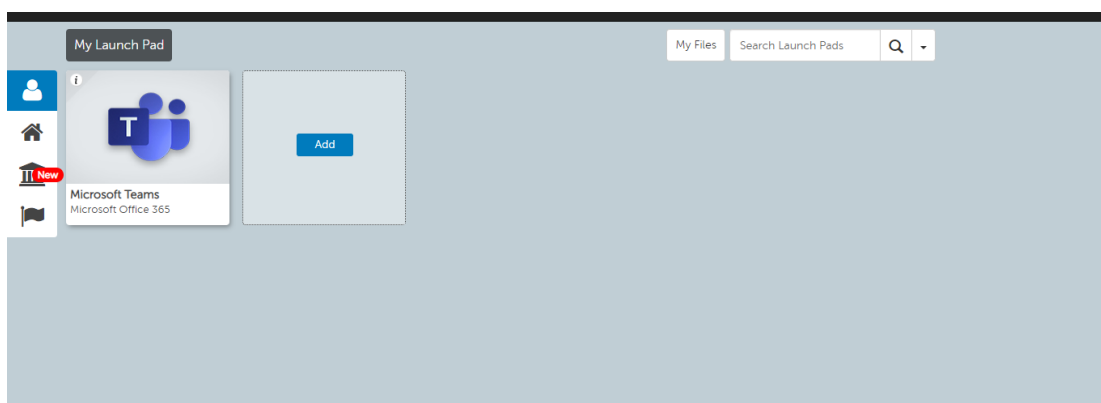

How to Access Teams through Glow

1. Search GLOW SCOTLAND or GLOW RM UNIFY and you will find the following page:

2. Enter your Username and password to access the site. If you don't have this information, contact me through the comments section on the Blog or email Mrs Winning.

3. By clicking the 'person' icon on the left hand side you will access your own launch pad. Here you should find the Teams App. If not use the search function on the right hand side then add to Launchpad.