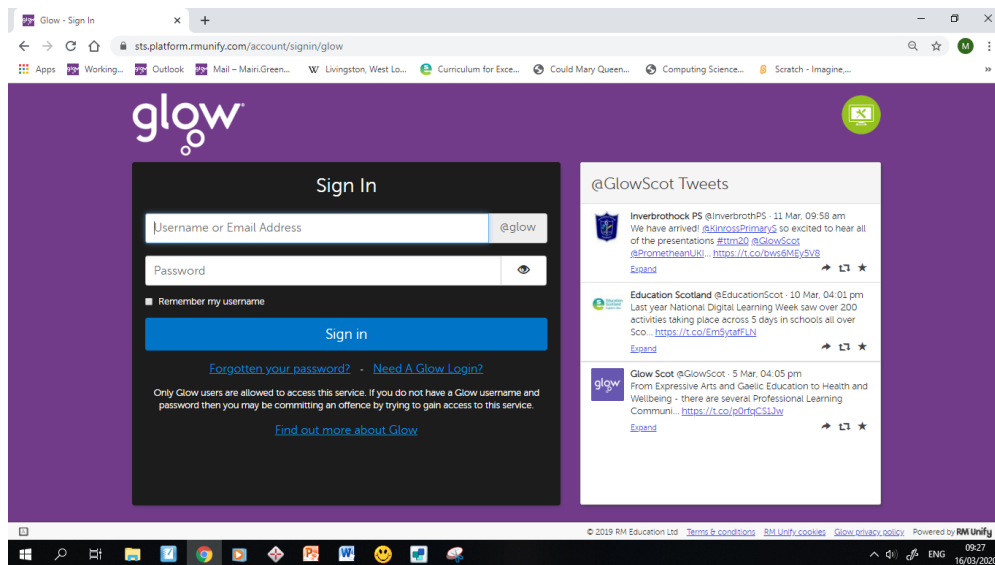

How to Access Teams through Glow

1. Search GLOW SCOTLAND or GLOW RM UNIFY and you will find the following page:

2. Enter your Username and password to access the site. If you don't have this information, contact me through the comments section on the Blog or email Mrs Winning.

3. By clicking the 'person' icon on the left hand side you will access your own launch pad. Here you should find the Teams App. If not use the search function on the right hand side then add to Launchpad.