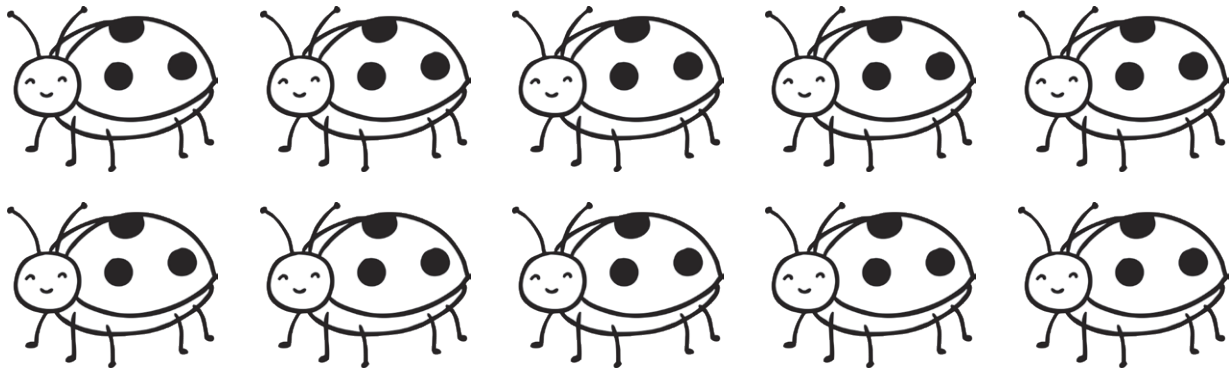

Circle or use a bingo marker to identify all the 7s.

4   3   7   7   0   2   7
7   6   5   7   8   7

Color seven ladybugs.