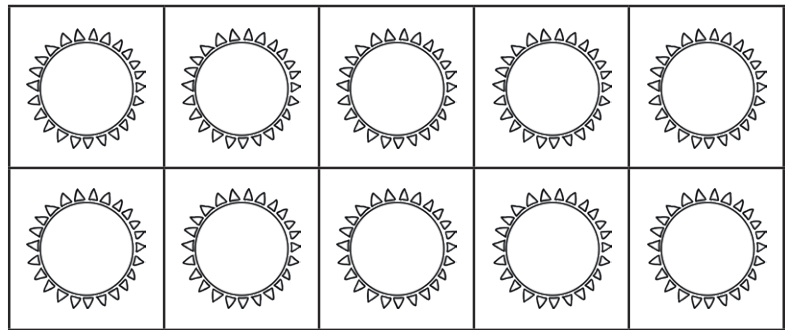

Number Five

Trace.

Color blue.

five

Color 5 suns in the ten frame.

Circle or use a bingo marker to identify all the 5s.

5

3