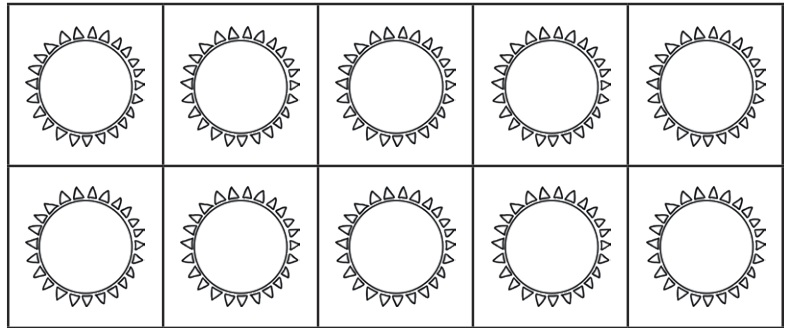

Summer Number Activity

Number Ten

Trace.

Color yellow.

ten

Color 10 suns in the ten frame.