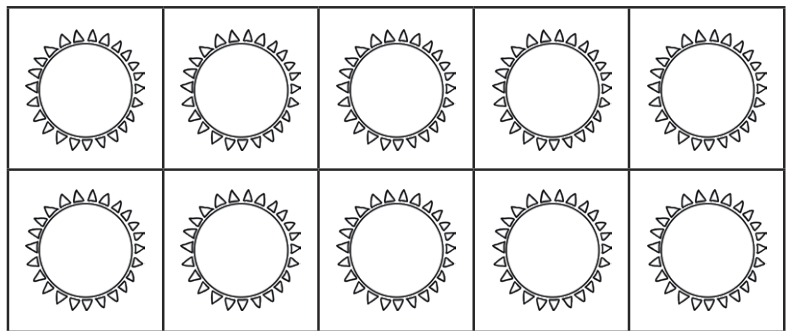

Summer Number Activity

Number One

Trace.

Color orange.

one

Color 1 sun in the ten frame.

Circle or use a bingo marker to identify all the 1s.

1 4 5 3 1 8 1
2 1 4 2 1 6

Color one flip-flop.

Summer Number Activity

Number Two

Trace.

Color green.

Color 2 suns in the ten frame.

Circle or use a bingo marker to identify all the 2s.

3