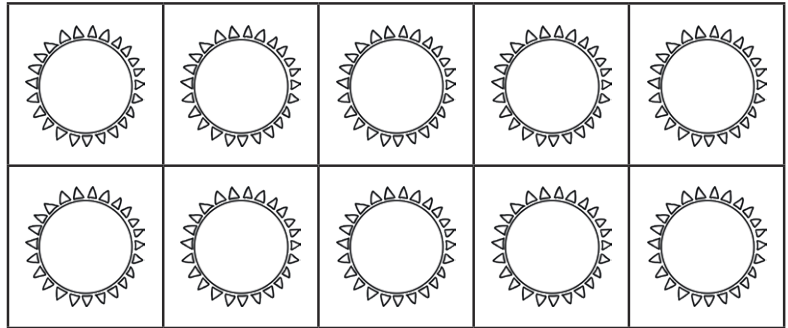

Summer Number Activity

Number Six

Trace.

Color black.

six

Color 6 suns in the ten frame.

Circle or use a bingo marker to identify all the 6s.

0

6

4

6

9

3

6

1

6

8

4

6

5

Color six goggles.