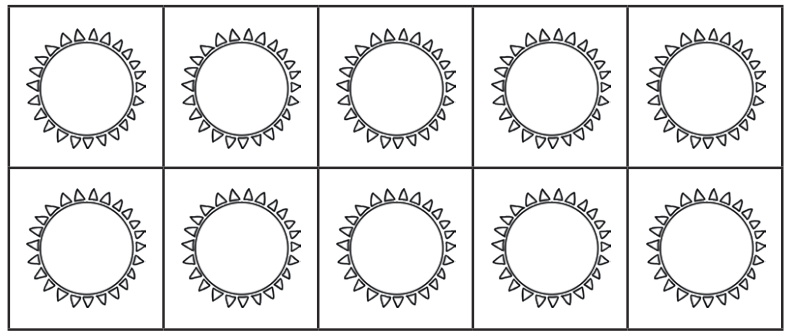

8

Color three pools.

Summer Number Activity

Number Four

Trace.

Color yellow.

four

Color 4 suns in the ten frame.