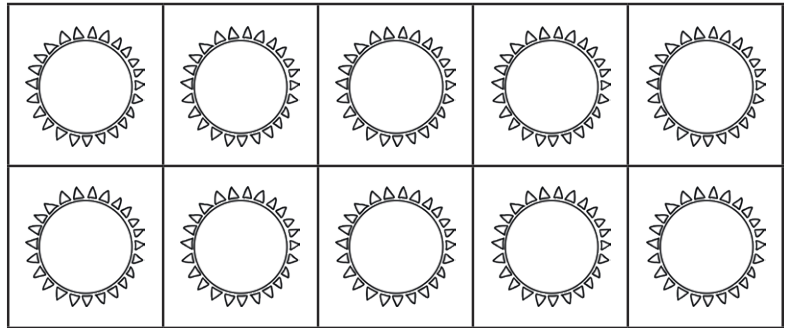

Number Nine

Trace.

Color purple.

nine

Color 9 suns in the ten frame.

Circle or use a bingo marker to identify all the 9s.

9

4