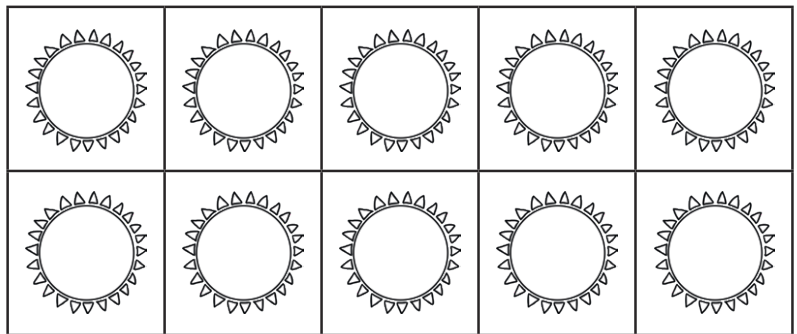

Summer Number Activity

Number One

Trace.

Color orange.

one

Color 1 sun in the ten frame.

Circle or use a bingo marker to identify all the 1s.

1 4 5 3 1 8 1
2 1 4 2 1 6

Color one flip-flop.

Summer Number Activity

Number Two

Trace.

Color green.

Color 2 suns in the ten frame.

Circle or use a bingo marker to identify all the 2s.

3