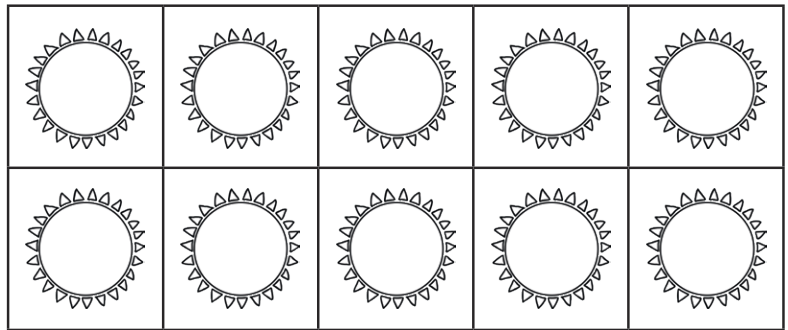

Color six goggles.

Summer Number Activity

Number Seven

Trace.

Color brown.

seven

Color 7 suns in the ten frame.

Circle or use a bingo marker to identify all the 7s.

4 3 7 7 0 2 7
7 6 5 7 8 7

Color seven ladybugs.

Summer Number Activity

Number Eight

Trace.

Color green.

eight

Color 8 suns in the ten frame.