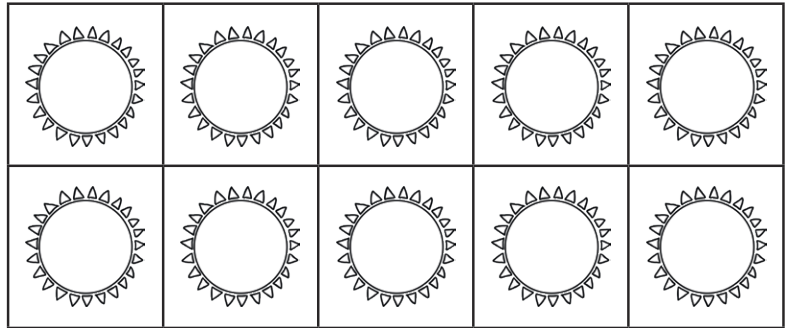

Color six goggles.

Summer Number Activity

Number Seven

Trace.

Color brown.

seven

Color 7 suns in the ten frame.

Circle or use a bingo marker to identify all the 7s.

4 3 7 7 0 2 7
7 6 5 7 8 7

Color seven ladybugs.

Summer Number Activity

Number Eight

Trace.

Color green.

eight

Color 8 suns in the ten frame.