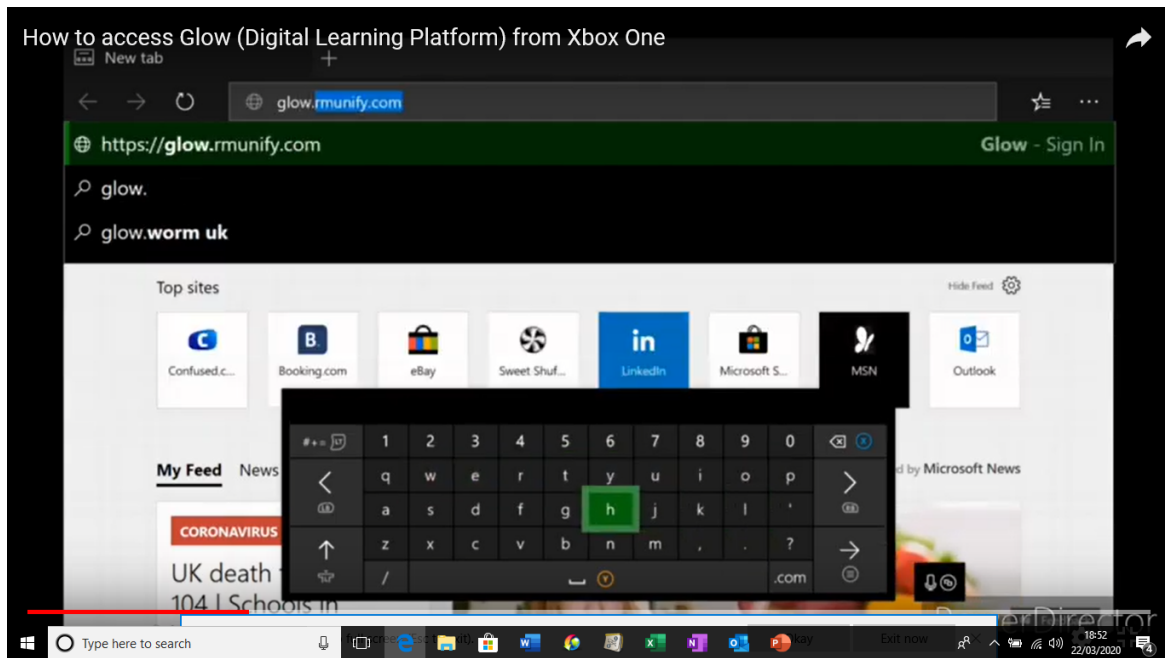

Accessing Glow through your Xbox

1. Click on Microsoft Edge (Internet Explorer)

2. When in Internet Explore, find the website bar at the top.

3. In the website bar type "glow login"

4. Access the Glow login page below (purple background) and type in your Glow username and password