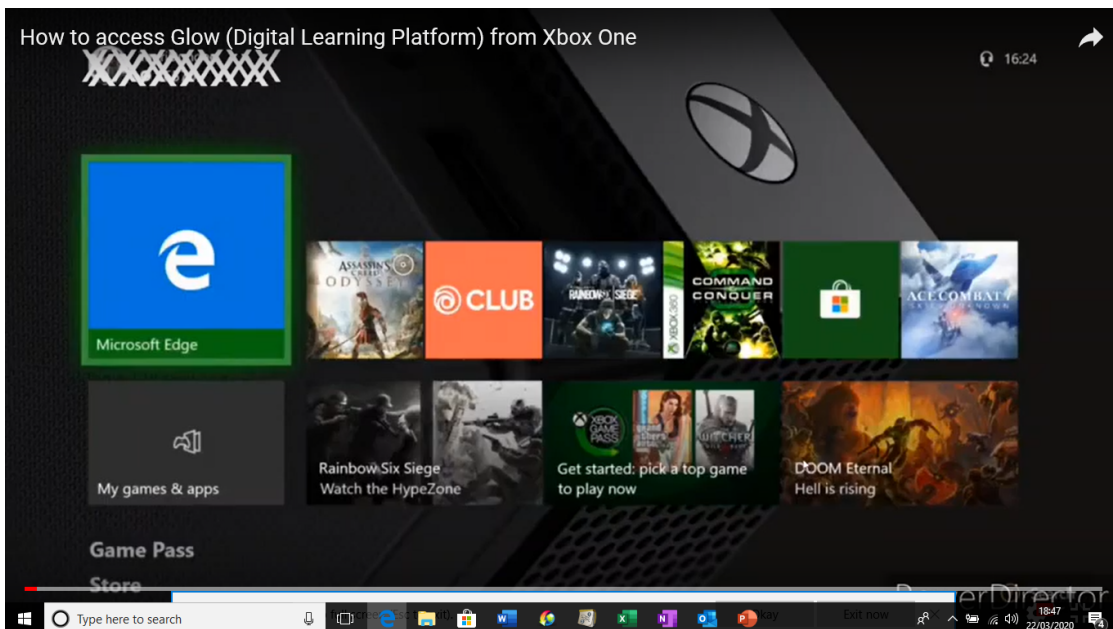

Accessing Glow through your Xbox

1. Click on Microsoft Edge (Internet Explorer)

2. When in Internet Explore, find the website bar at the top.

3. In the website bar type "glow login"

4. Access the Glow login page below (purple background) and type in your Glow username and password