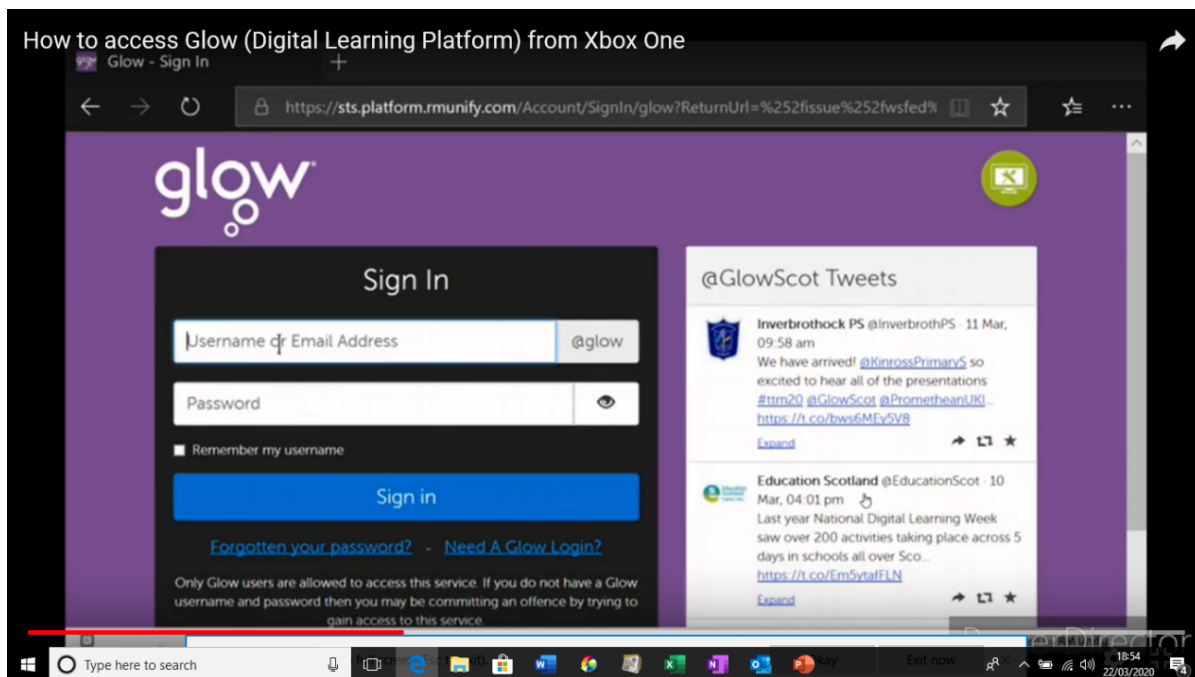

Accessing Glow through your Xbox

1. Click on Microsoft Edge (Internet Explorer)

2. When in Internet Explore, find the website bar at the top.

3. In the website bar type "glow login"

4. Access the Glow login page below (purple background) and type in your Glow username and password

You can also look at additional information on how to access Teams through Glow.