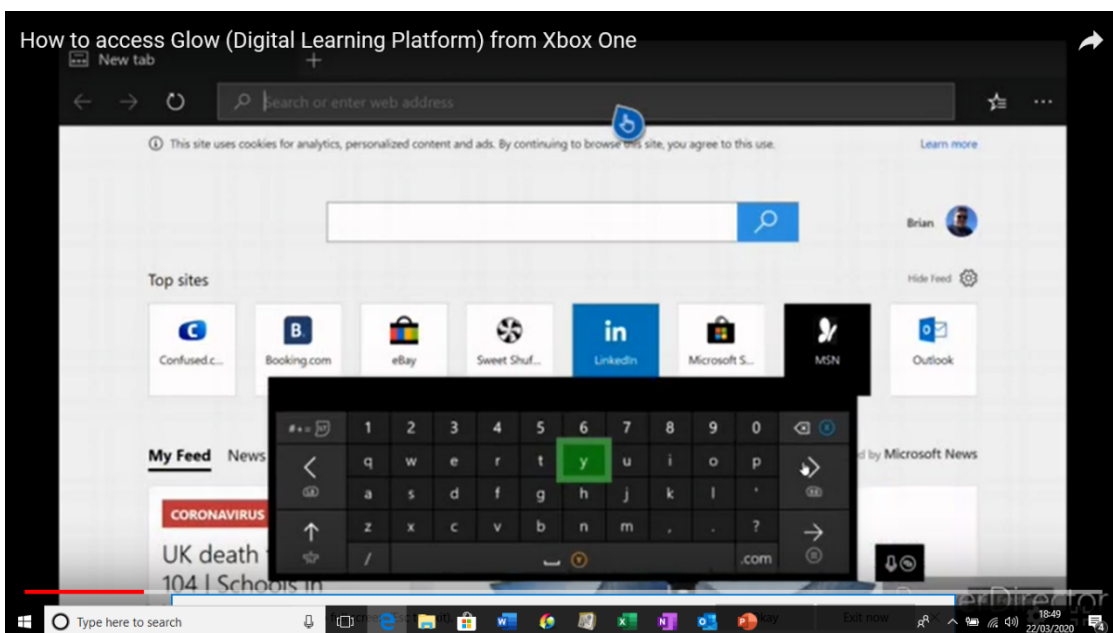

Accessing Glow through your Xbox

1. Click on Microsoft Edge (Internet Explorer)

2. When in Internet Explore, find the website bar at the top.

3. In the website bar type "glow login"

4. Access the Glow login page below (purple background) and type in your Glow username and password