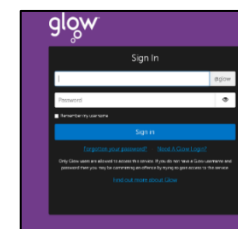

DIGITAL SCHOOL LEARN HERE

How to use Glow on:

- Laptop/Desktop
 - Ipad/Tablet
 - Xbox
- Playstation

LEARN HERE

1 HOW TO ACCESS YOUR GLOW MICROSOFT TEAMS ON A LAPTOP / DESKTOP

HERE'S HOW TO OPEN TEAMS USING A LAPTOP OR A DESKTOP COMPUTER.

1 First, open Google Chrome. *(Top tip - always use Chrome for Glow)*

Then, type **glow log in** in the address bar and press the return key.

2 Next, click on the first link that comes up in the search bar and you see this window.