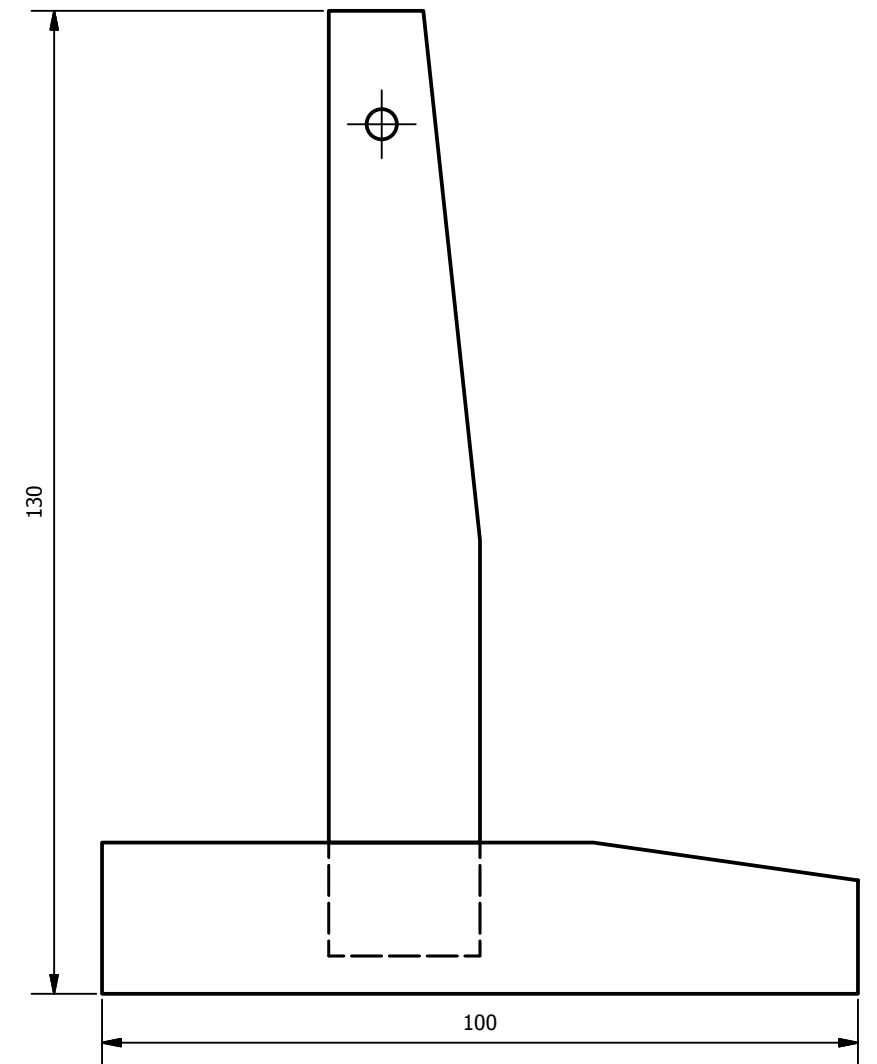

PARTS LIST			
ITEM	QTY	PART	DIMENSIONS
1	1	Top Rail	205 x 35 x 16mm
2	2	Stile	195 x 20 x 16mm
3	1	Lower Rail	180 x 20 x 16mm

PARTS LIST			
ITEM	QTY	PART DESCRIPTION	DIMENSIONS
1	1	Foot	125 X 20 X 16mm
2	1	Leg	100 x 20 x 16mm