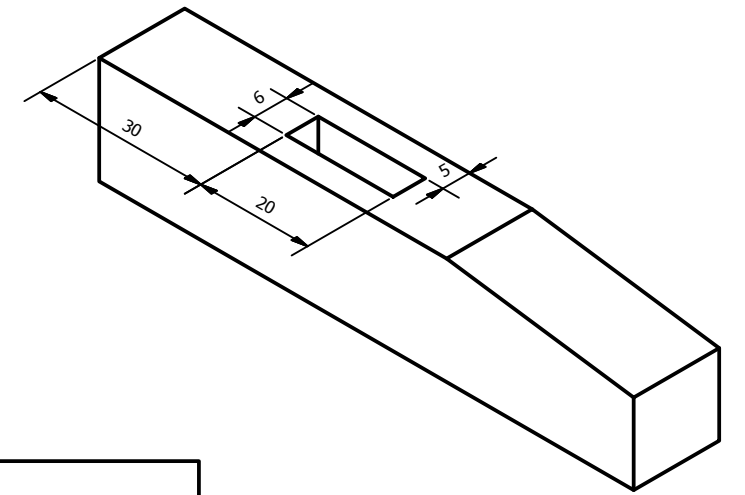

PARTS LIST			
ITEM	QTY	PART	DIMENSIONS
1	1	Top Rail	205 x 35 x 16mm
2	2	Stile	195 x 20 x 16mm
3	1	Lower Rail	180 x 20 x 16mm

PARTS LIST			
ITEM	QTY	PART DESCRIPTION	DIMENSIONS
1	1	Foot	125 X 20 X 16mm
2	1	Leg	100 x 20 x 16mm