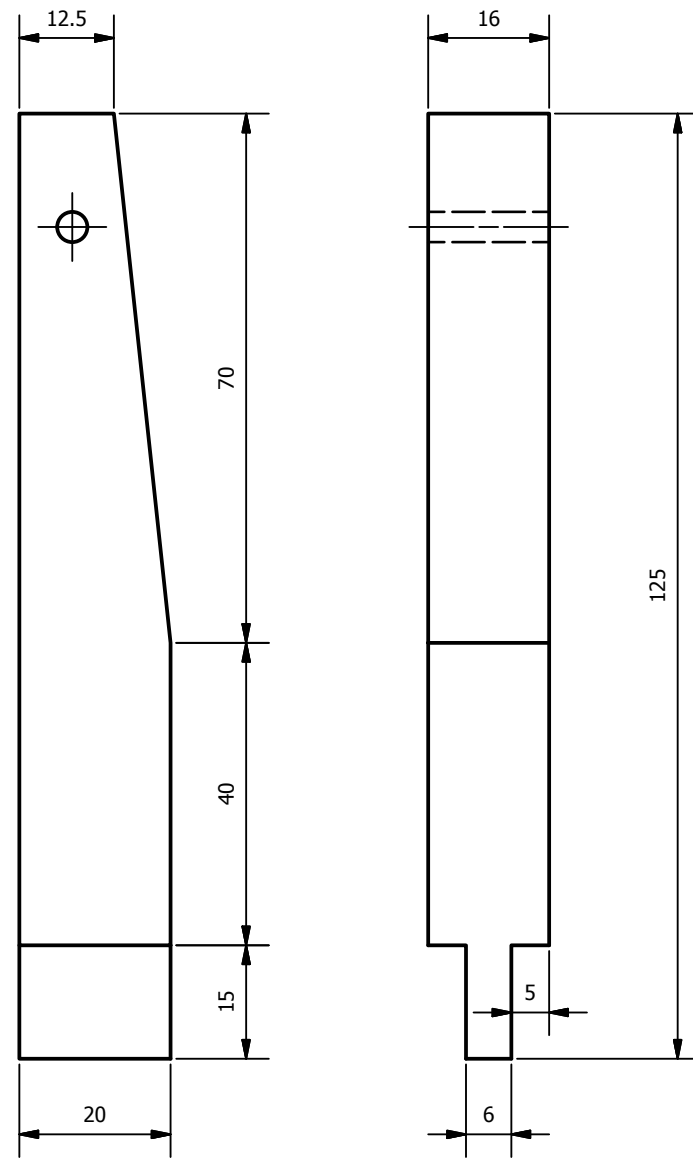

PARTS LIST			
ITEM	QTY	PART	DIMENSIONS
1	1	Top Rail	205 x 35 x 16mm
2	2	Stile	195 x 20 x 16mm
3	1	Lower Rail	180 x 20 x 16mm

PARTS LIST			
ITEM	QTY	PART DESCRIPTION	DIMENSIONS
1	1	Foot	125 X 20 X 16mm
2	1	Leg	100 x 20 x 16mm