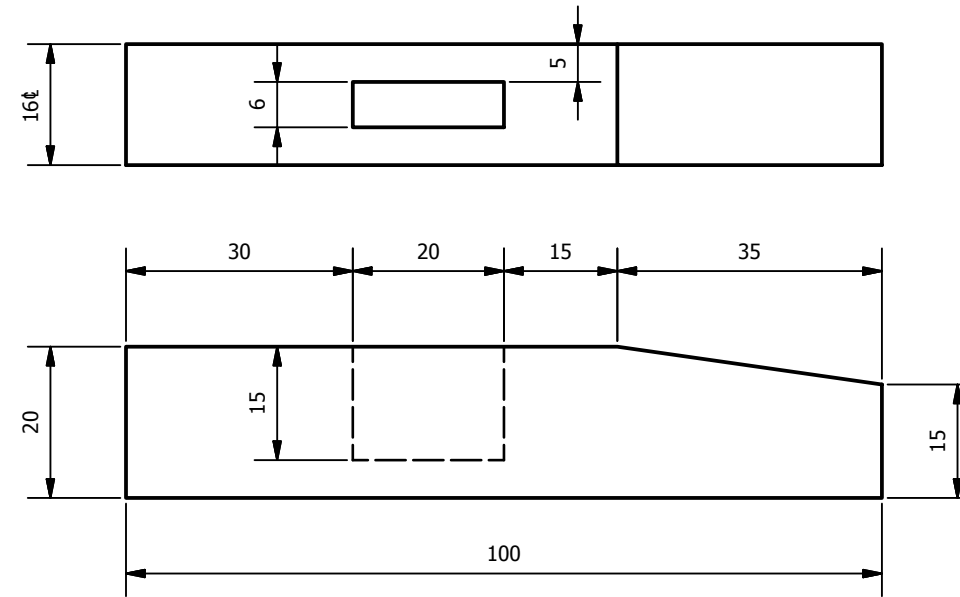

PARTS LIST			
ITEM	QTY	PART	DIMENSIONS
1	1	Top Rail	205 x 35 x 16mm
2	2	Stile	195 x 20 x 16mm
3	1	Lower Rail	180 x 20 x 16mm

PARTS LIST			
ITEM	QTY	PART DESCRIPTION	DIMENSIONS
1	1	Foot	125 X 20 X 16mm
2	1	Leg	100 x 20 x 16mm