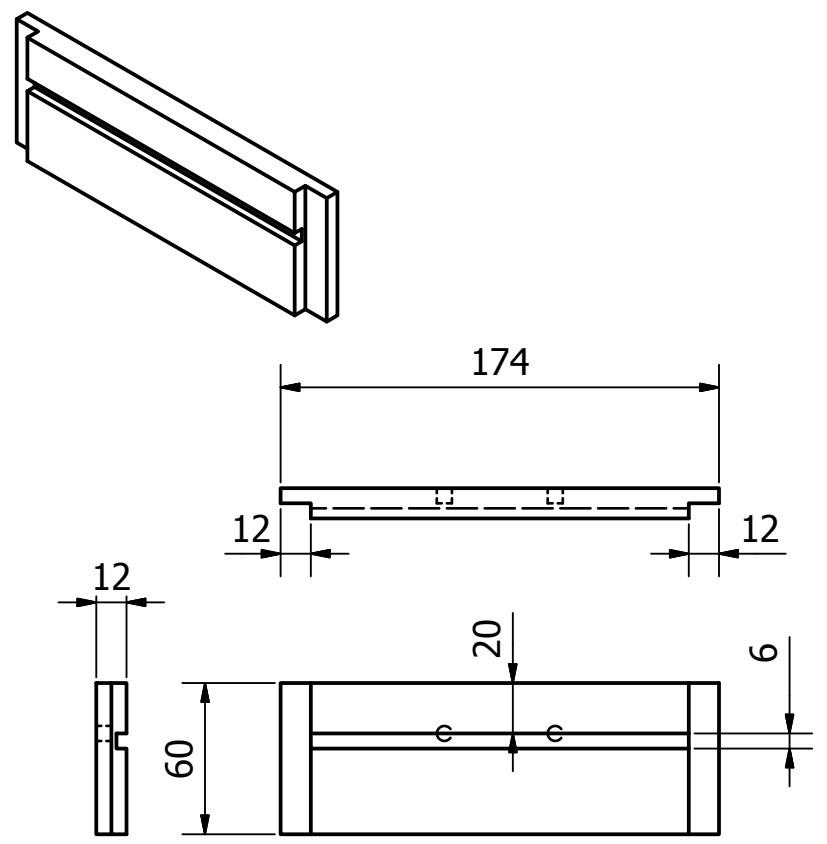

PARTS LIST						
ITEM	QTY	PART	MATERIAL	LENGTH	WIDTH	THICKNESS
1	1	Shelf	MDF			
2	1	LH side	MDF			
3	1	RH side	MDF			
4	1	Top shelf	MDF			
5	1	Clockface	MDF			
6	1	Decorative part	MDF			
7	2	6mm dowel	Beech			

EXPLODED

TOP SHELF

LEFT HAND SIDE

BOTTOM SHELF

PARTS LIST

ITEM	QTY	PART	MATERIAL	LENGTH	WIDTH	THICKNESS
1	1	Shelf	MDF			
2	1	LH side	MDF			
3	1	RH side	MDF			
4	1	Top shelf	MDF			
5	1	Clockface	MDF			
6	1	Decorative part	MDF			
7	2	6mm dowel	Beech			