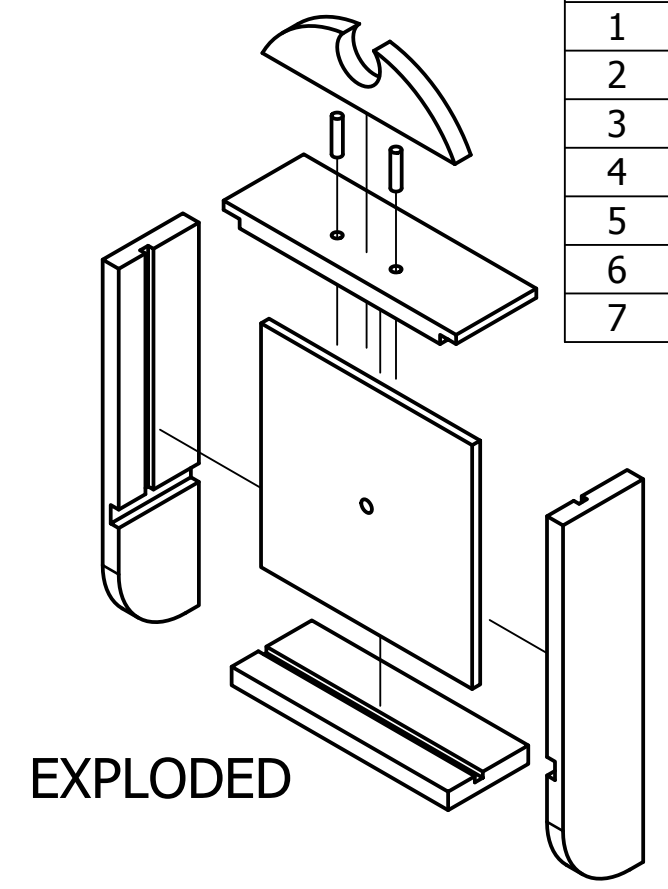

PARTS LIST						
ITEM	QTY	PART	MATERIAL	LENGTH	WIDTH	THICKNESS
1	1	Shelf	MDF			
2	1	LH side	MDF			
3	1	RH side	MDF			
4	1	Top shelf	MDF			
5	1	Clockface	MDF			
6	1	Decorative part	MDF			
7	2	6mm dowel	Beech			

EXPLODED

TOP SHELF

LEFT HAND SIDE

BOTTOM SHELF

PARTS LIST

ITEM	QTY	PART	MATERIAL	LENGTH	WIDTH	THICKNESS
1	1	Shelf	MDF			
2	1	LH side	MDF			
3	1	RH side	MDF			
4	1	Top shelf	MDF			
5	1	Clockface	MDF			
6	1	Decorative part	MDF			
7	2	6mm dowel	Beech			