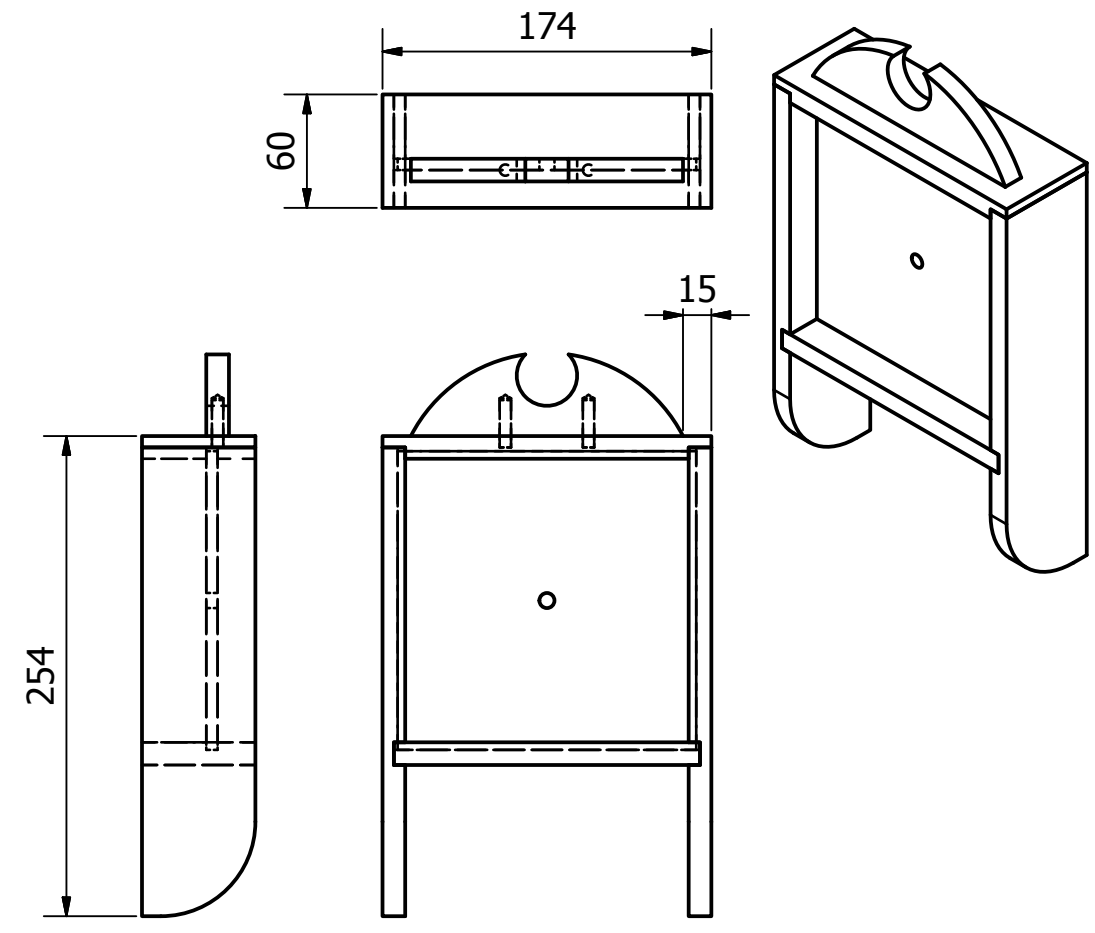

PARTS LIST						
ITEM	QTY	PART	MATERIAL	LENGTH	WIDTH	THICKNESS
1	1	Shelf	MDF			
2	1	LH side	MDF			
3	1	RH side	MDF			
4	1	Top shelf	MDF			
5	1	Clockface	MDF			
6	1	Decorative part	MDF			
7	2	6mm dowel	Beech			

EXPLODED

TOP SHELF

LEFT HAND SIDE

BOTTOM SHELF

PARTS LIST

ITEM	QTY	PART	MATERIAL	LENGTH	WIDTH	THICKNESS
1	1	Shelf	MDF			
2	1	LH side	MDF			
3	1	RH side	MDF			
4	1	Top shelf	MDF			
5	1	Clockface	MDF			
6	1	Decorative part	MDF			
7	2	6mm dowel	Beech			