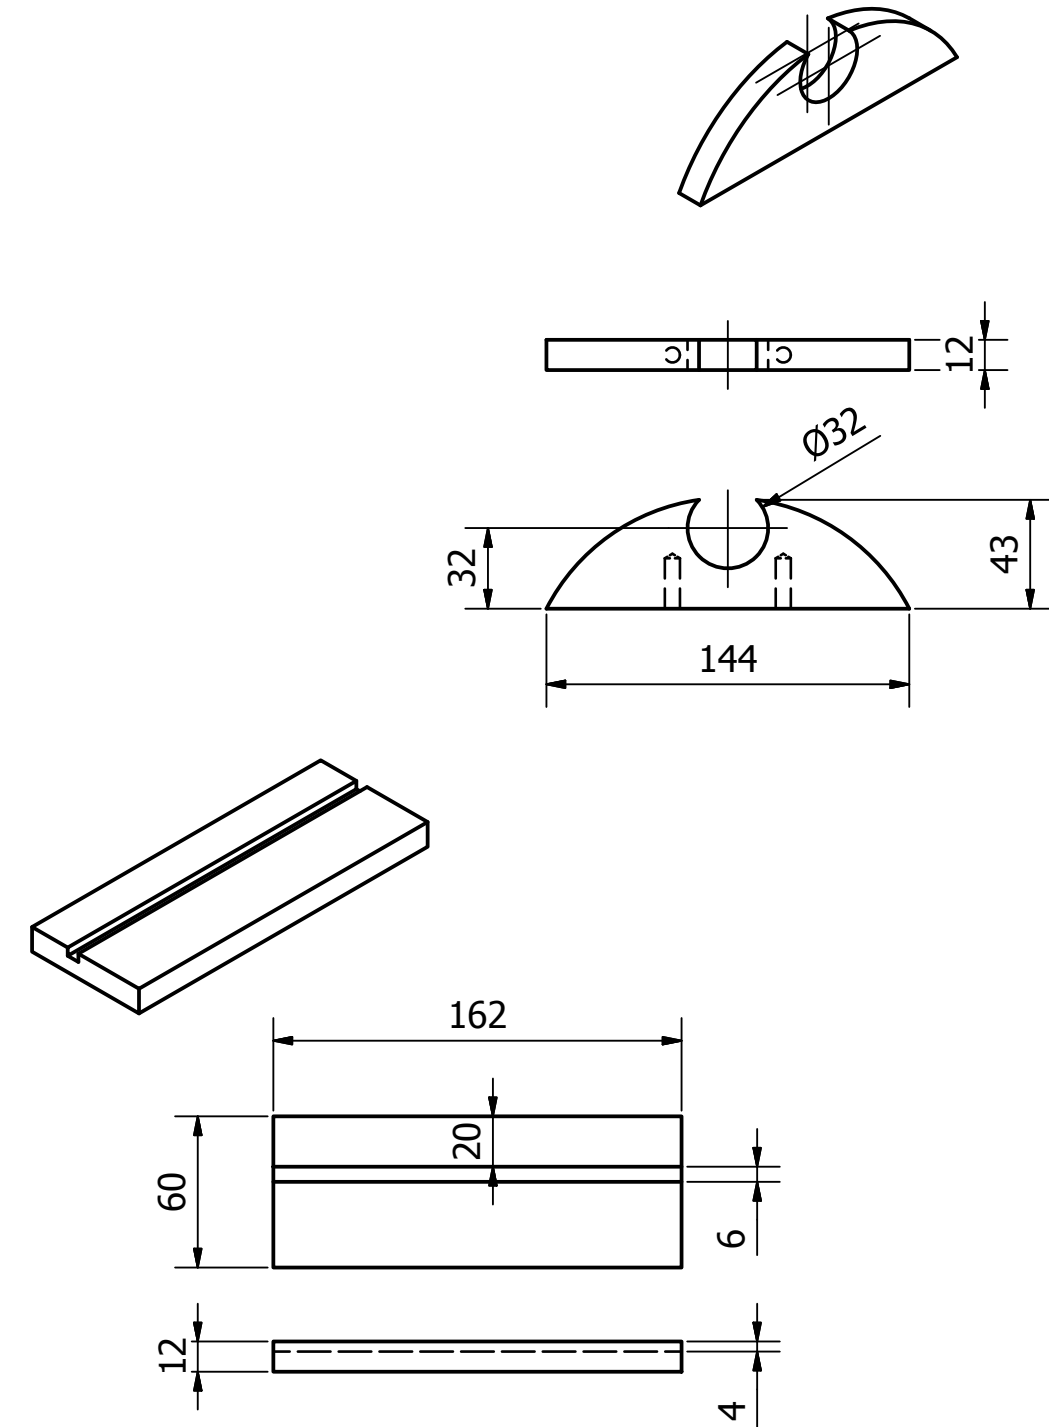

PARTS LIST						
ITEM	QTY	PART	MATERIAL	LENGTH	WIDTH	THICKNESS
1	1	Shelf	MDF			
2	1	LH side	MDF			
3	1	RH side	MDF			
4	1	Top shelf	MDF			
5	1	Clockface	MDF			
6	1	Decorative part	MDF			
7	2	6mm dowel	Beech			

EXPLODED

TOP SHELF

LEFT HAND SIDE

BOTTOM SHELF

PARTS LIST

ITEM	QTY	PART	MATERIAL	LENGTH	WIDTH	THICKNESS
1	1	Shelf	MDF			
2	1	LH side	MDF			
3	1	RH side	MDF			
4	1	Top shelf	MDF			
5	1	Clockface	MDF			
6	1	Decorative part	MDF			
7	2	6mm dowel	Beech			