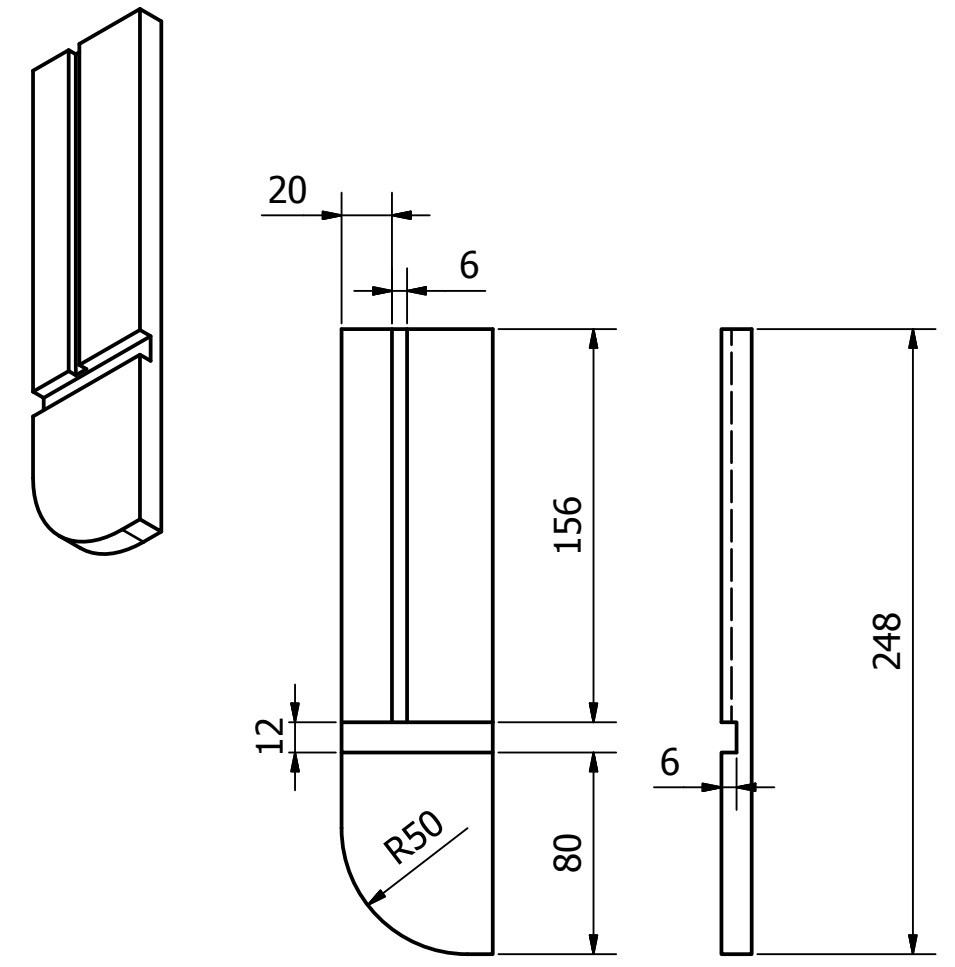

PARTS LIST						
ITEM	QTY	PART	MATERIAL	LENGTH	WIDTH	THICKNESS
1	1	Shelf	MDF			
2	1	LH side	MDF			
3	1	RH side	MDF			
4	1	Top shelf	MDF			
5	1	Clockface	MDF			
6	1	Decorative part	MDF			
7	2	6mm dowel	Beech			

EXPLODED

TOP SHELF

LEFT HAND SIDE

BOTTOM SHELF

PARTS LIST

ITEM	QTY	PART	MATERIAL	LENGTH	WIDTH	THICKNESS
1	1	Shelf	MDF			
2	1	LH side	MDF			
3	1	RH side	MDF			
4	1	Top shelf	MDF			
5	1	Clockface	MDF			
6	1	Decorative part	MDF			
7	2	6mm dowel	Beech			