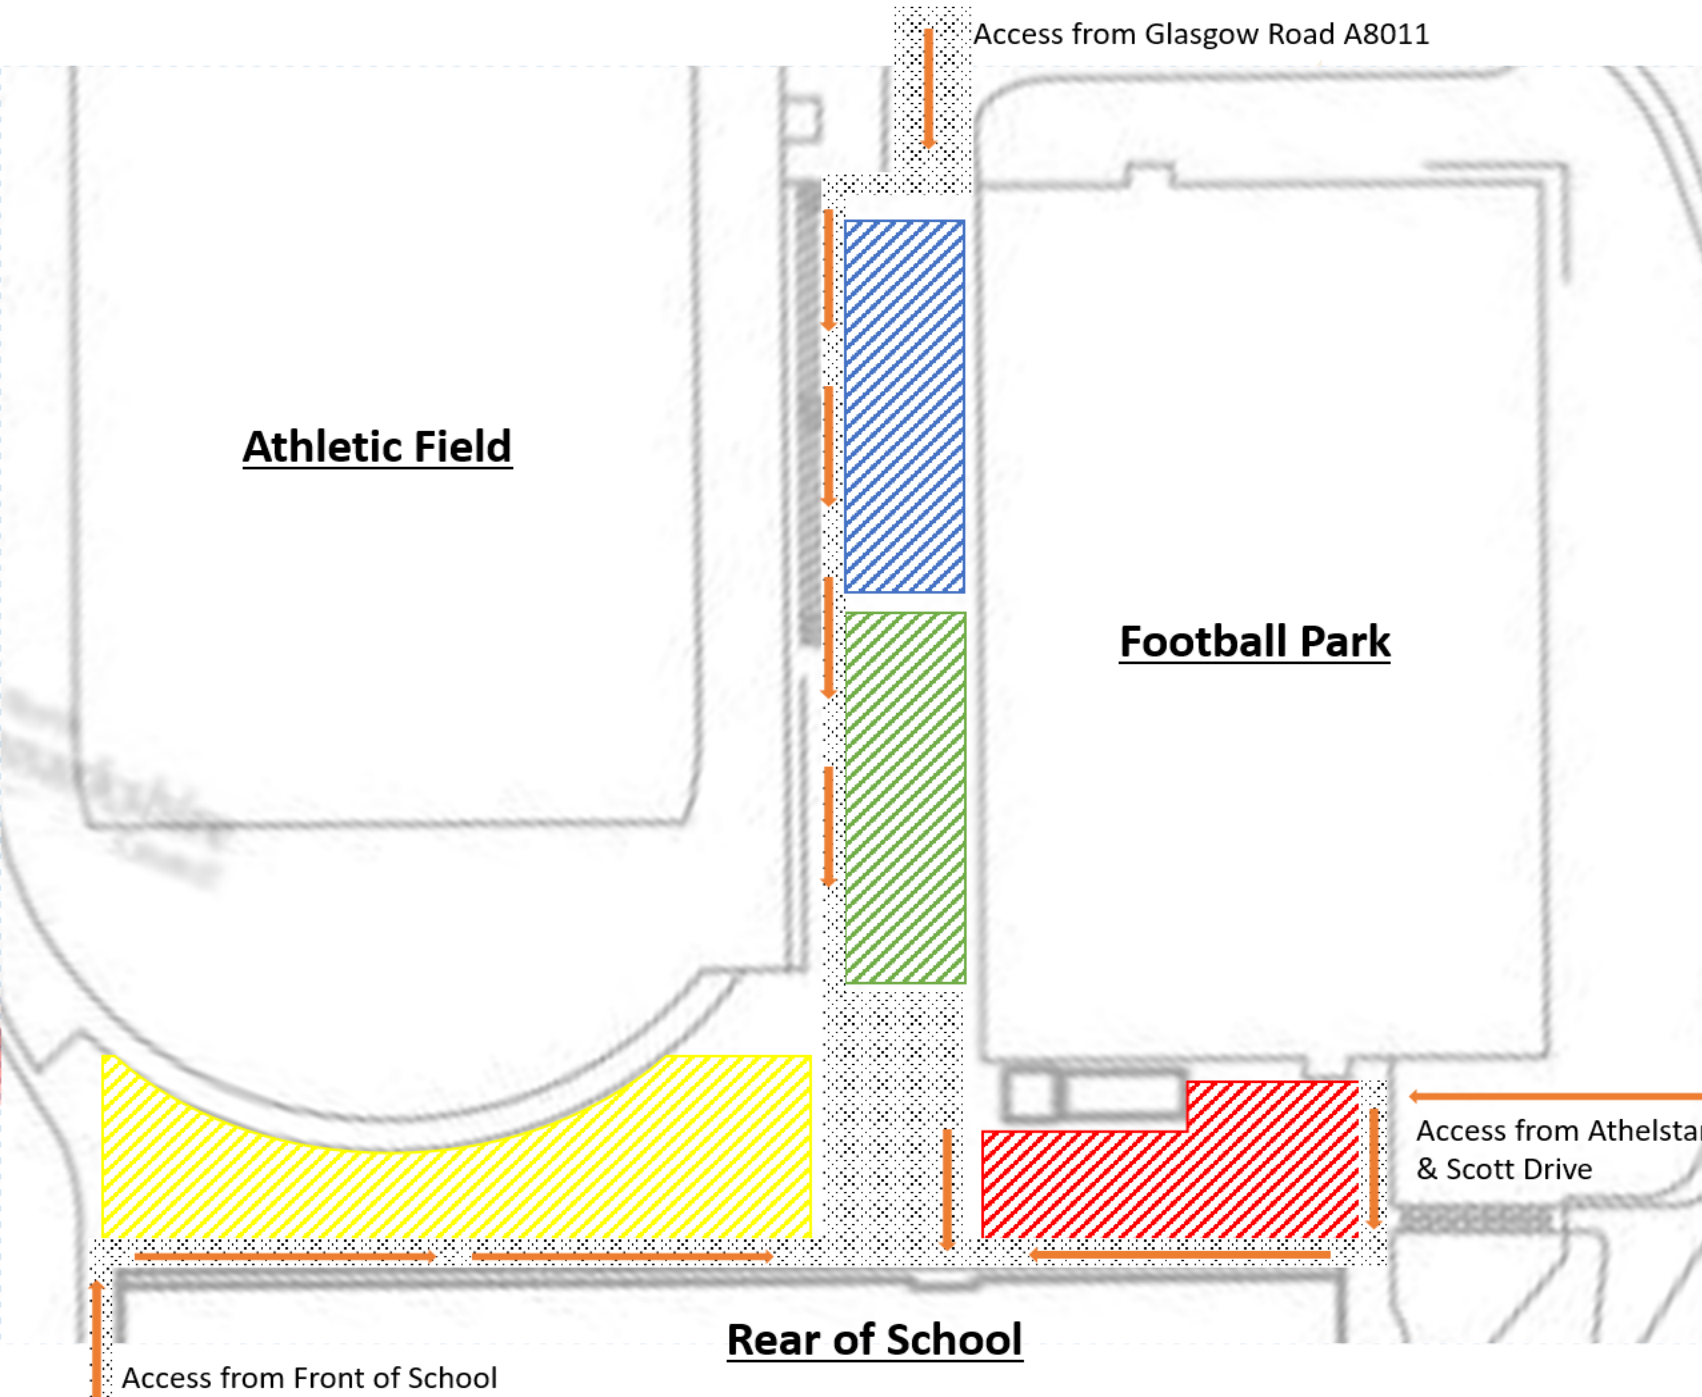

Playground Zoning

Zone 1

Zone 2

Zone 3

Zone 4

Neutral Zone

To allow clear entrance to the school for each zone