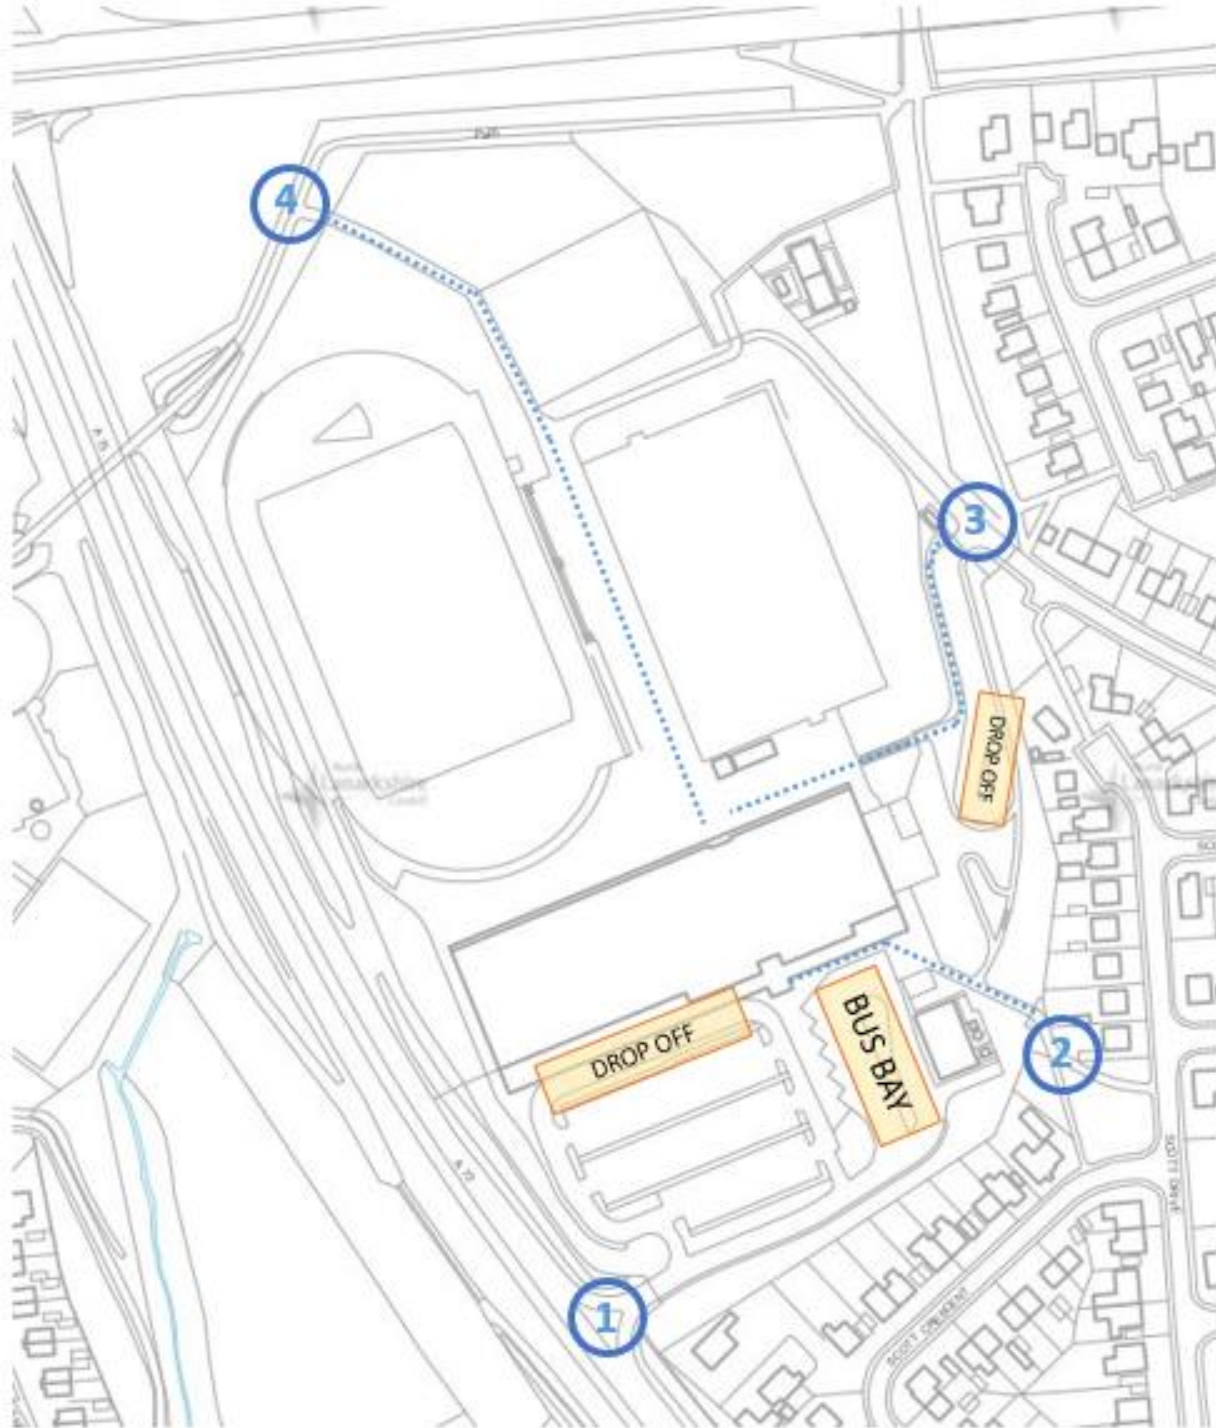

## Guidance for the first day back at school

- Pupils can be dropped off at the 2 official drop off points, one at Athelstane Drive and the main drop off that comes off the A73. Due to Covid restrictions parents should not leave their car. There will be staff to guide pupils to specific socially distanced holding zones at the rear of the school. New S1 pupils will be located in the social area.
- For pupils arriving by foot, they should go to the rear of the building where they will be guided to the socially distanced holding zone.
- Can we ask parents to ensure pupils are wearing weather appropriate clothing as we will bring pupils into school on a staggered basis.
- Due to current Covid restrictions parents cannot enter the school premises unless by appointment.
- Any visitors will be required to fill in Track & Trace information at the reception area before entering the building.

## SCHOOL ACCESS

- ① Entrance from the dual carriageway A73, buses, taxis and drop off only, no pedestrian pathway
- ② Pedestrian pathway access from Scott Drive
- ③ Pedestrian pathway access and drop off point from Athelstane Drive
- ④ Pedestrian pathway access from Glasgow Road A8011