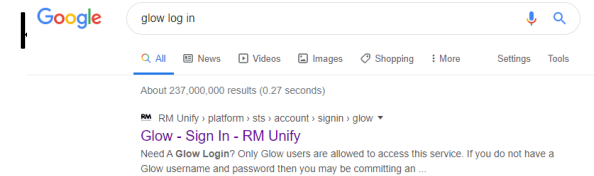

How to access your Glow Microsoft teams on a laptop or desktop

Open Google Chrome. *(Always use Chrome for Glow)*

Type **glow log in** in the address bar and press return

Click on the first link that comes up in the search bar and you see this window.