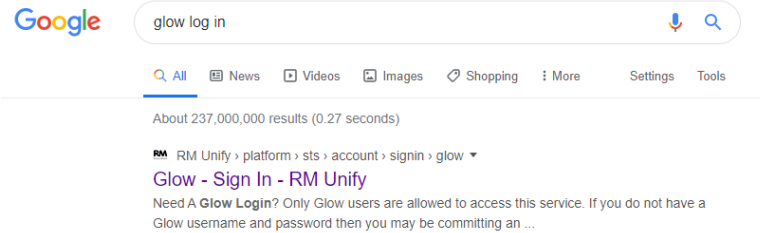

How to log into Glow, locate and open Office 0365 files

Open Google Chrome.

Type **glow log in** in the address bar and press return key.

Click on the first link that comes up in the search bar and you see this window.