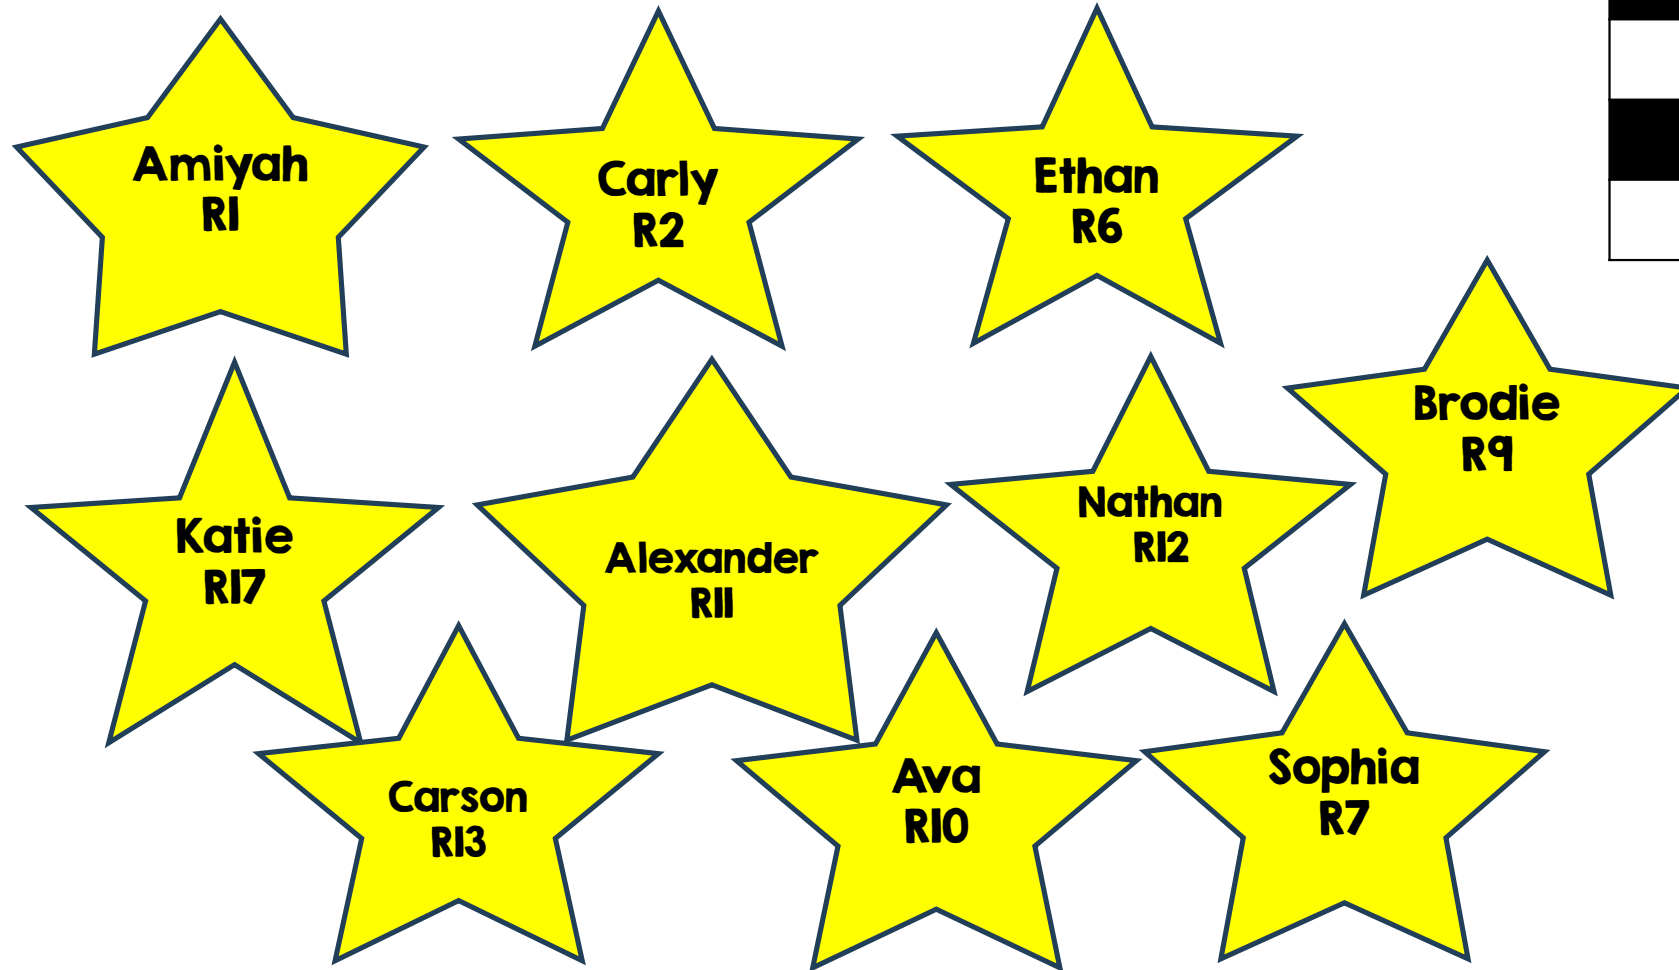

HT Award Winners

22nd November 2024