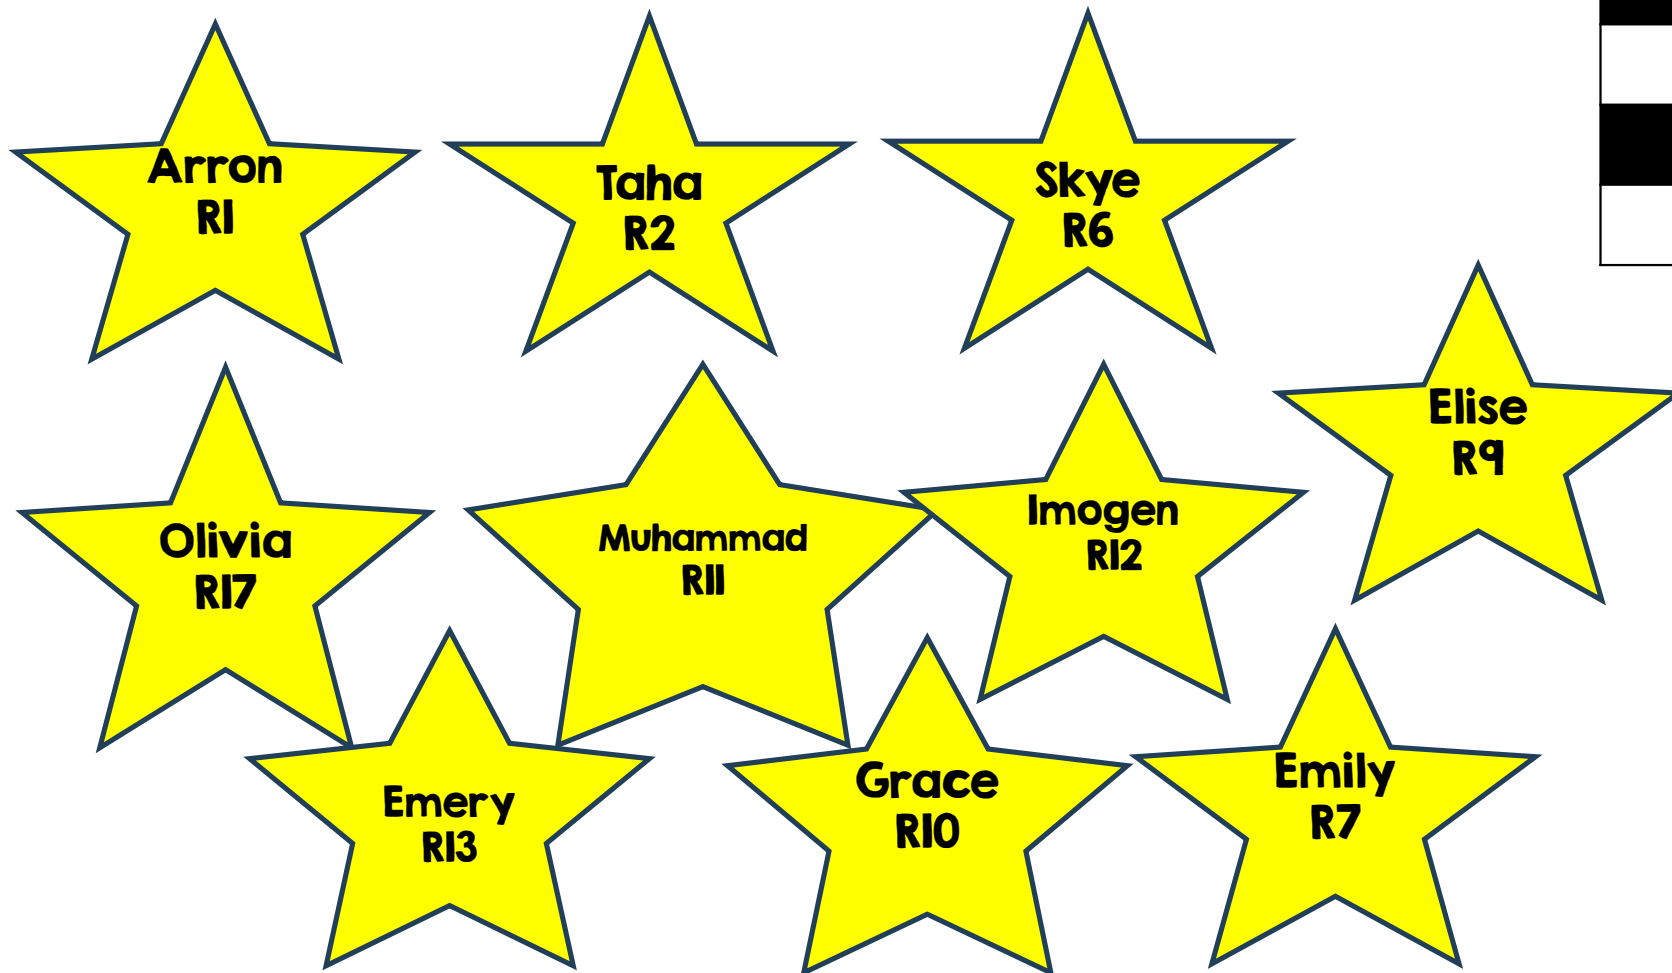

HT Award Winners

14th November 2024

Class of the Week
11
House of the Week
Vorlich
Line of the Week
9