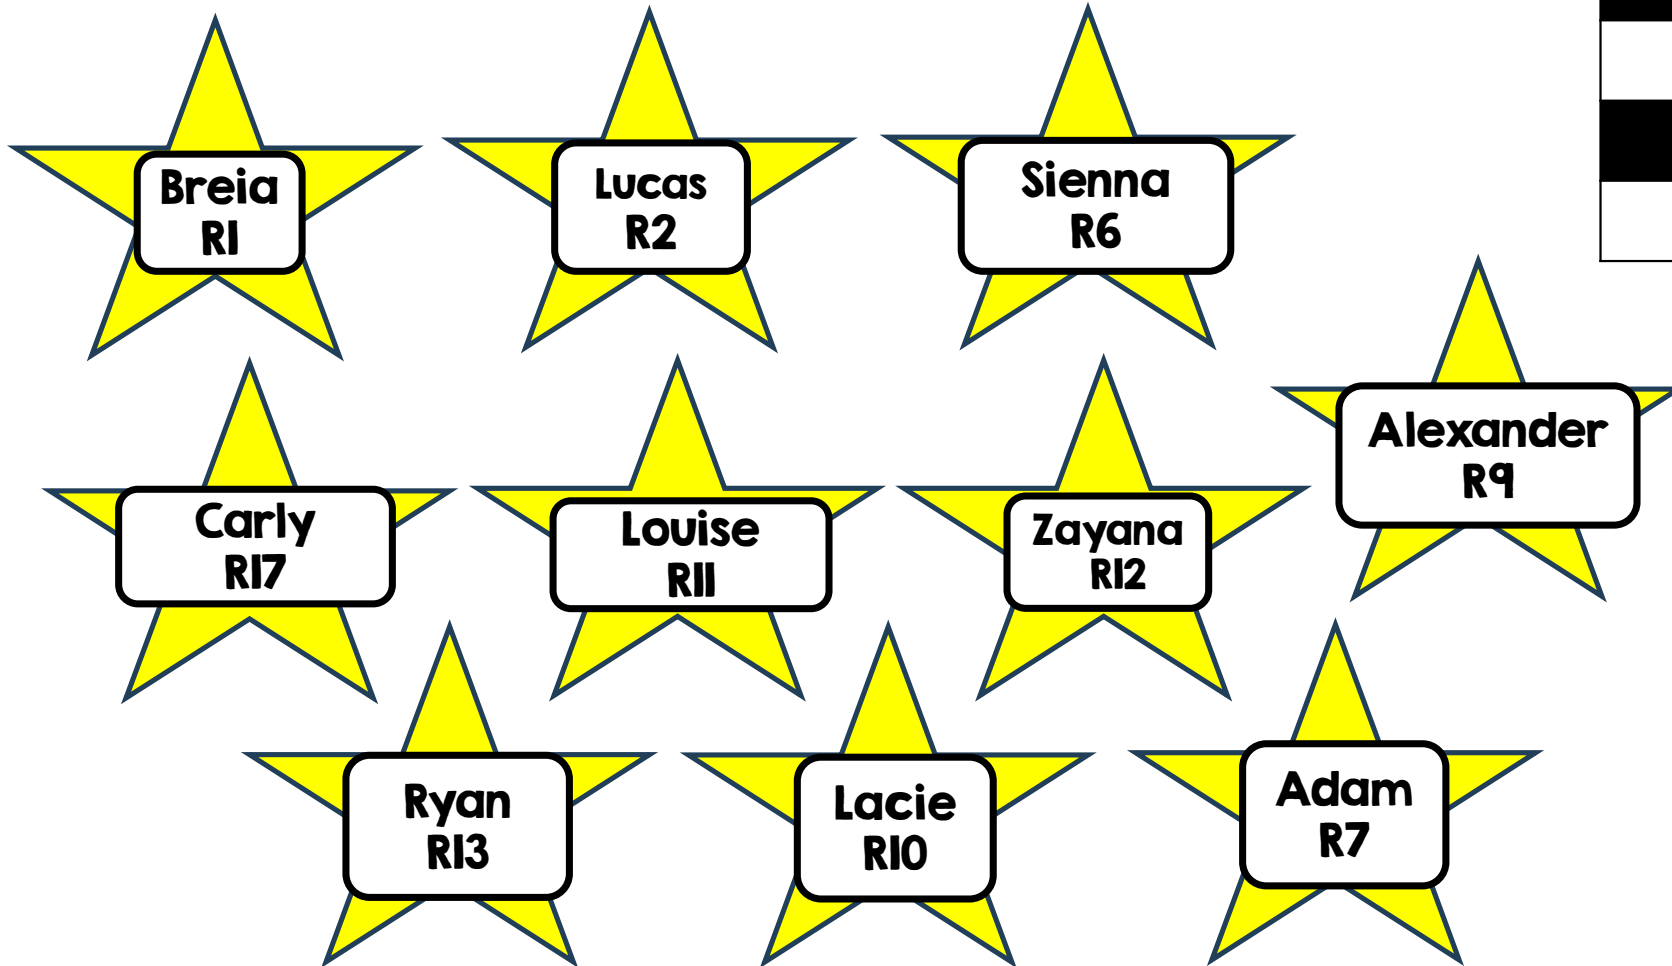

HT Award Winners

25th October 2024