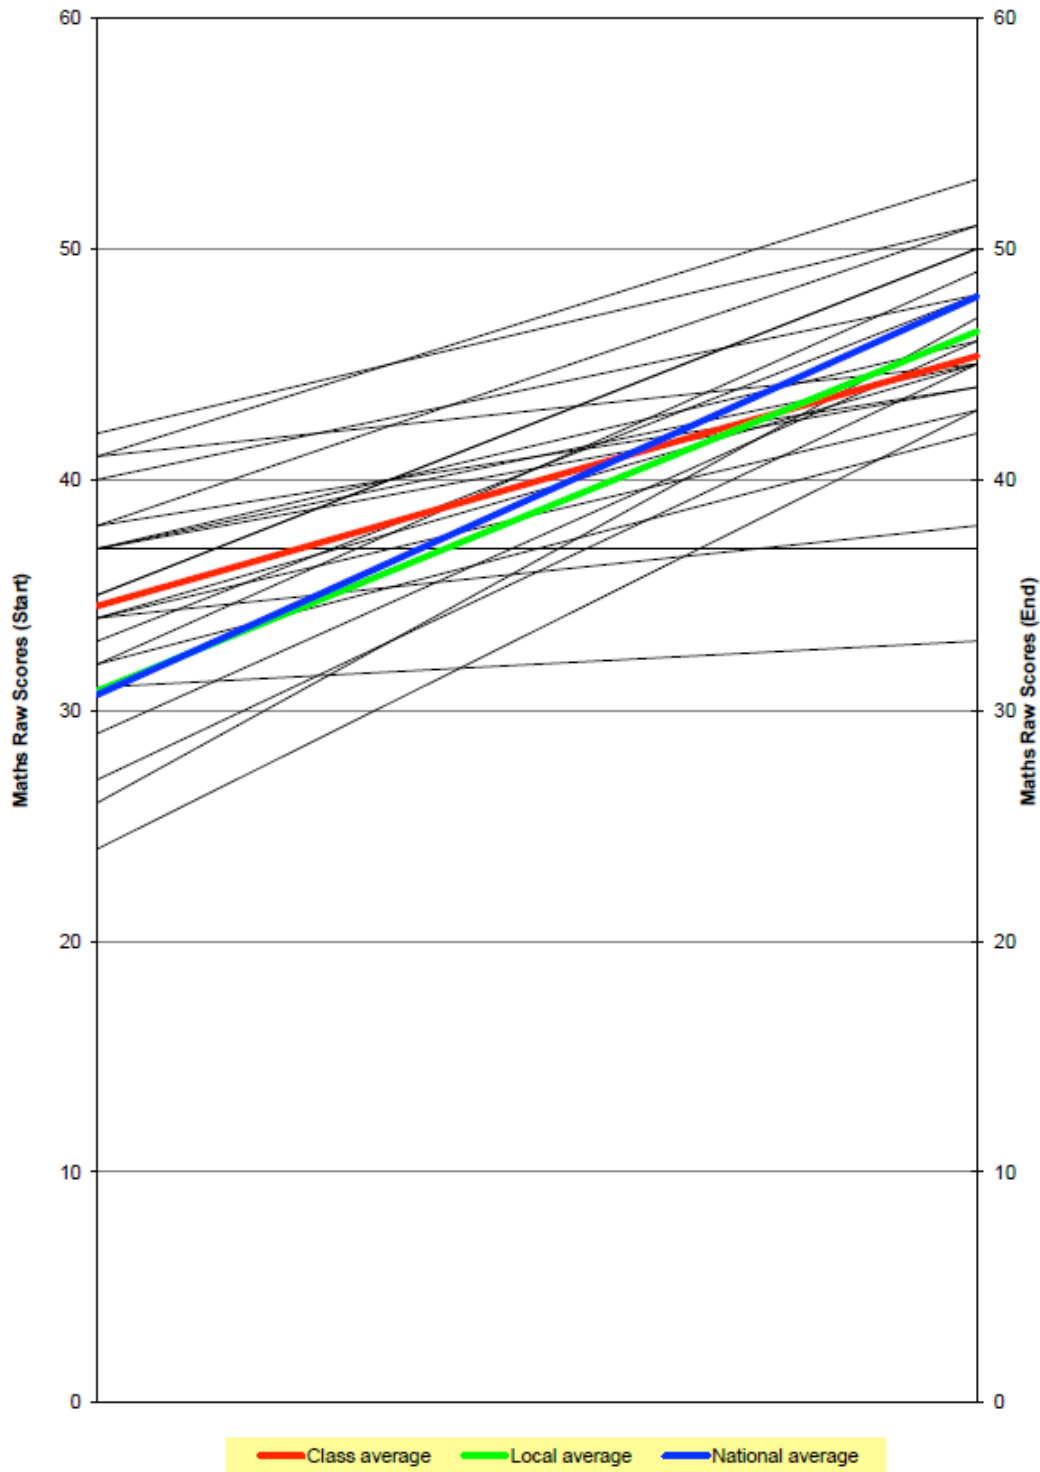

CEM Assessment Data 2014-15

Subject: Maths

Subject: Maths

Subject: Maths

Subject: Reading

Subject: Reading

Subject: Reading