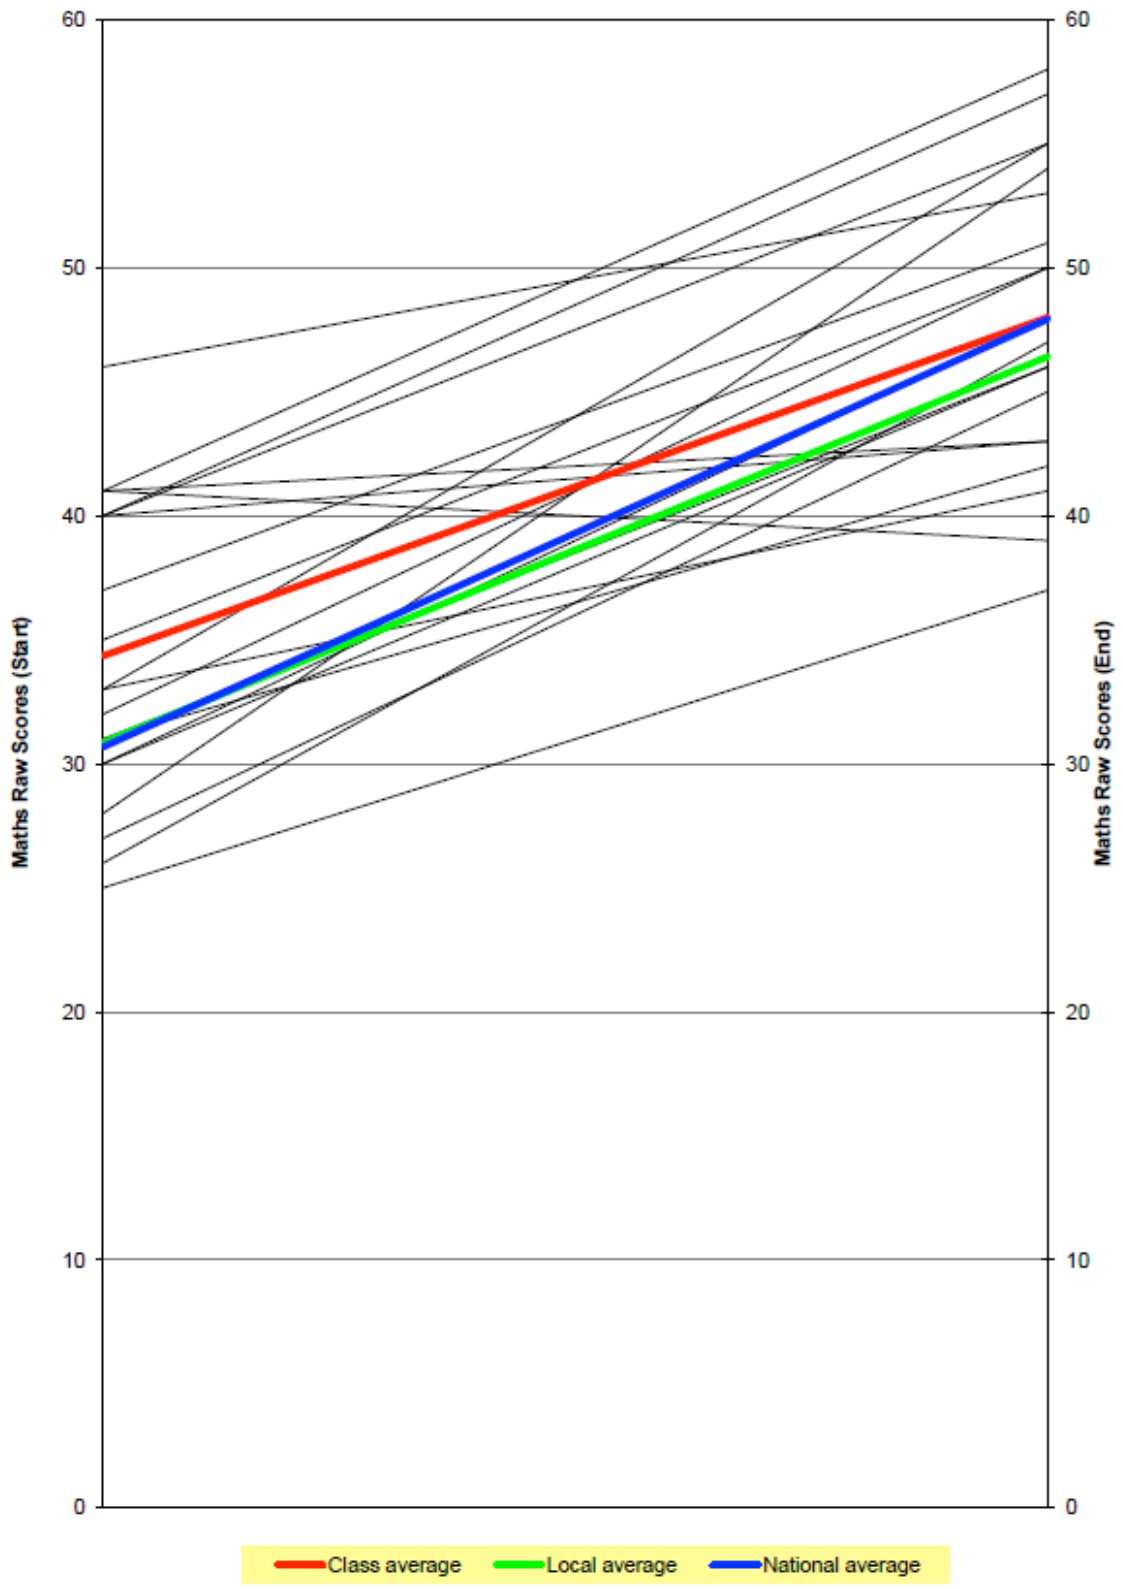

CEM Assessment Data 2014-15

Subject: Maths

Subject: Maths

Subject: Maths

Subject: Reading

Subject: Reading

Subject: Reading