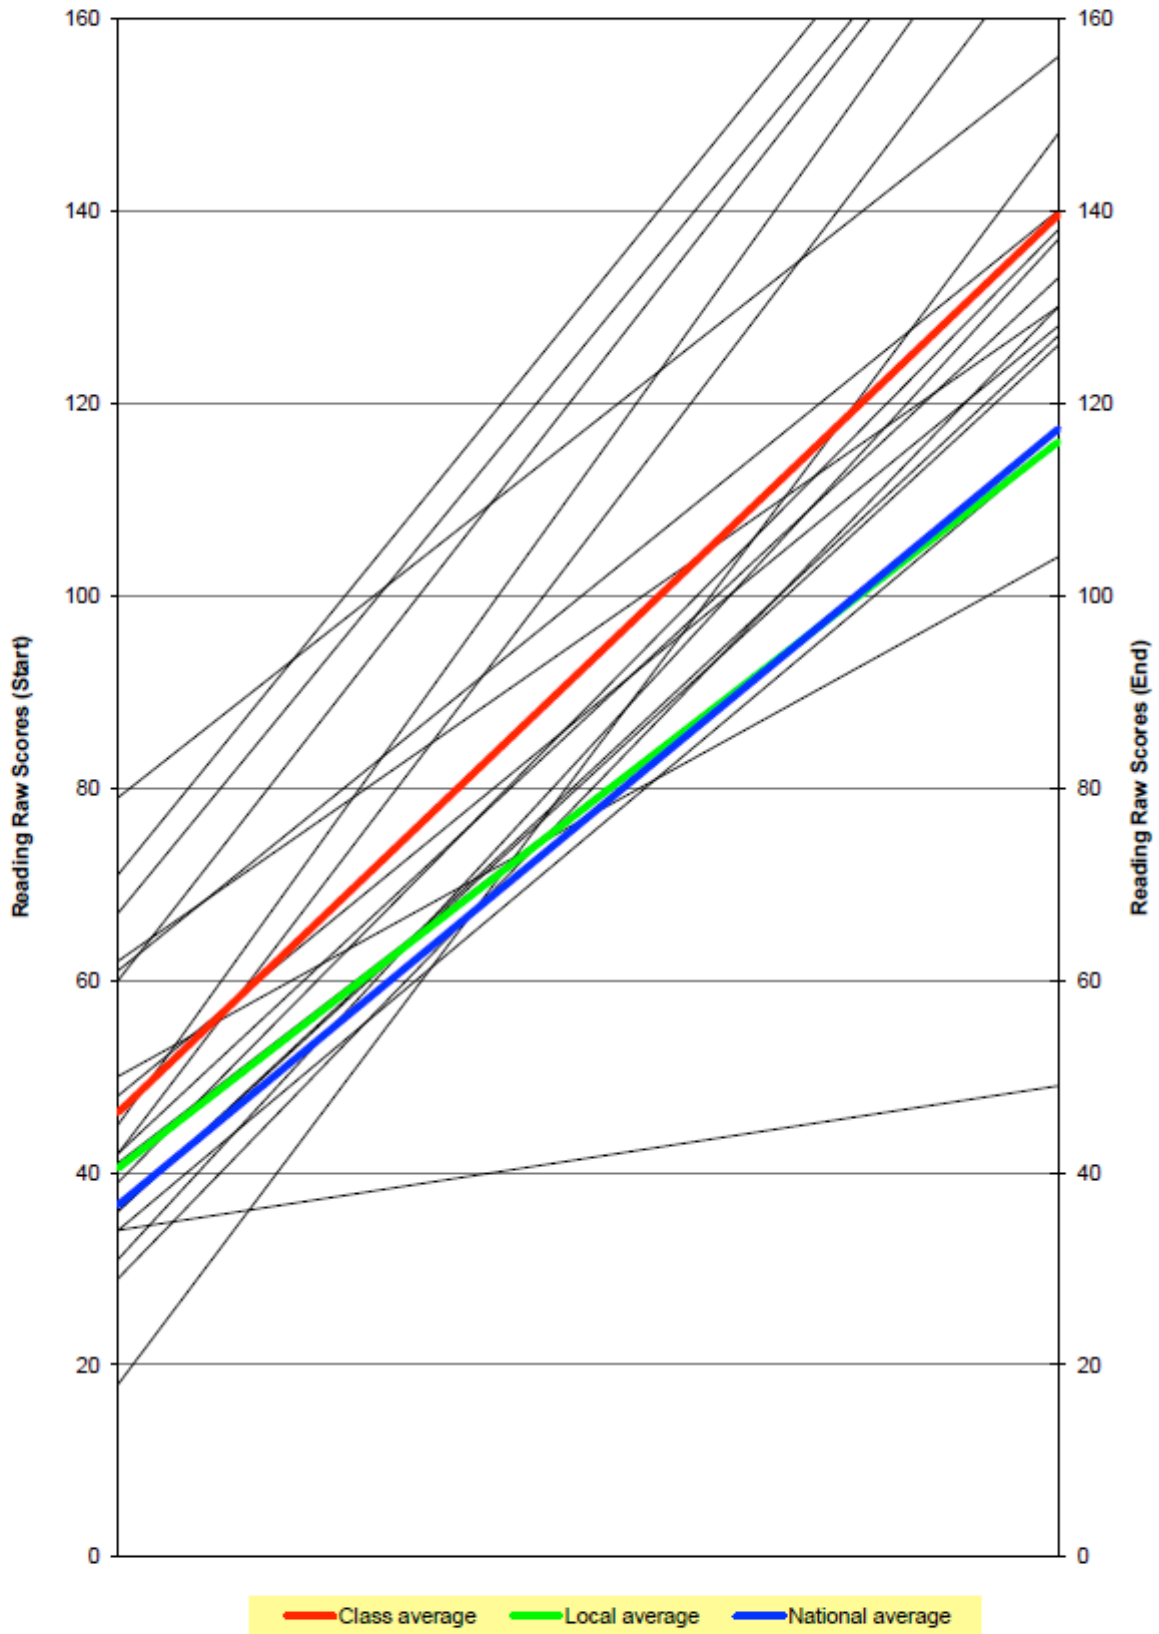

CEM Assessment Data 2014-15

Subject: Maths

Subject: Maths

Subject: Maths

Subject: Reading

Subject: Reading

Subject: Reading