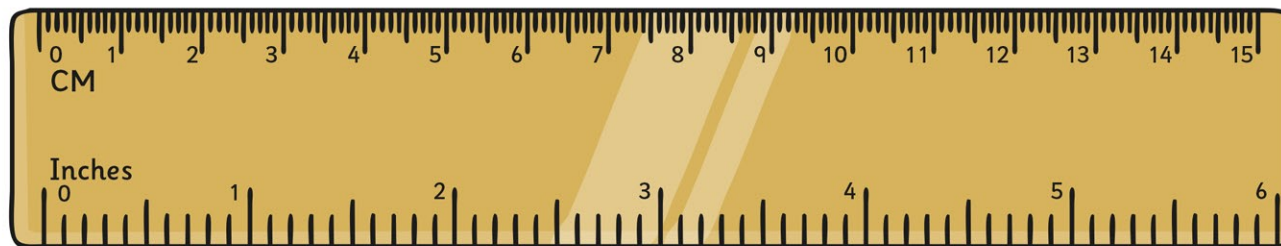

## Measurement conversions

# Length

1 kilometre = 1000 metres

1 metre = 100 centimetres

1 centimetre = 10 millimetres

km

m

cm

mm