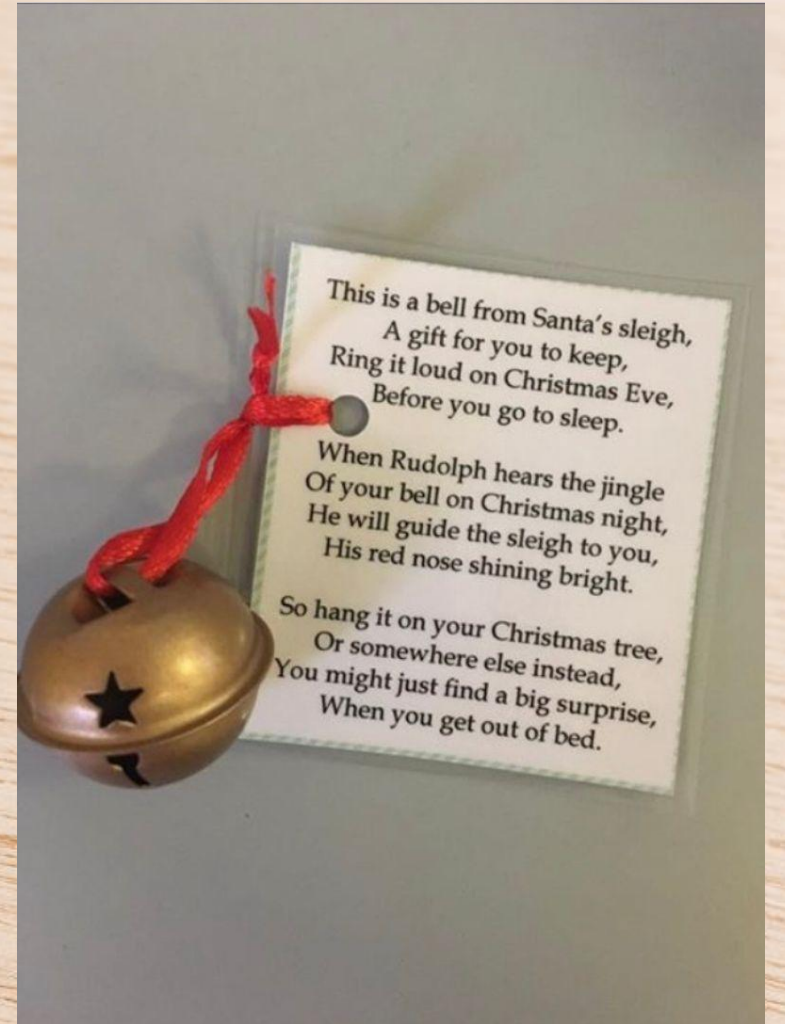

Primary 2/1

Santa
sleigh
bell

£1