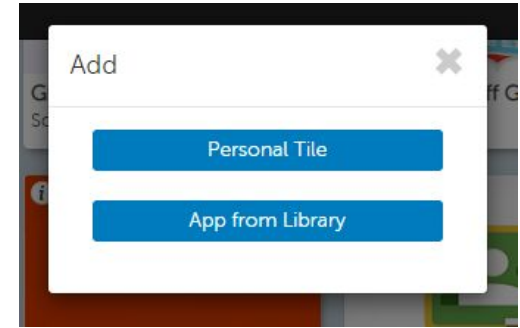

WELCOME TO MICROSOFT OFFICE...

...A BEGINNERS GUIDE TO ACCESSING MICROSOFT OFFICE FOR PARENTS AND PUPILS

LOGIN TO GLOW

(FOUND AT - [HTTPS://GLOW.RMUNIFY.COM/](https://glow.rmunify.com/))

STEP 1

CLICK TO ADD A TILE FROM
THE APP LIBRARY

STEP 2

SEARCH FOR MICROSOFT OFFICE AND ADD TO YOUR LAUNCH PAD

Download Office Now

Microsoft Office 365

Manage

Add to my Launch Pad

STEP 3

RETURN TO YOUR
LAUNCHPAD AND CLICK ON
THE MICROSOFT OFFICE TILE