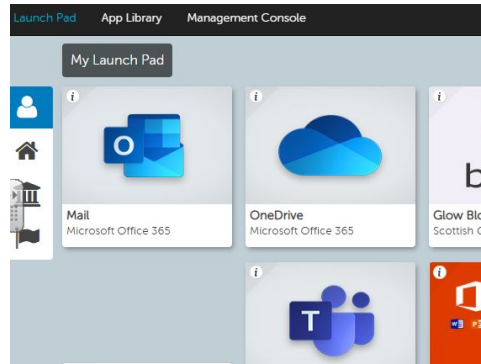

WELCOME TO MICROSOFT OFFICE...

...A BEGINNERS GUIDE TO ACCESSING MICROSOFT OFFICE FOR PARENTS AND PUPILS

LOGIN TO GLOW

(FOUND AT - [HTTPS://GLOW.RMUNIFY.COM/](https://glow.rmunify.com/))

STEP 1

CLICK TO ADD A TILE FROM
THE APP LIBRARY

STEP 2

SEARCH FOR MICROSOFT OFFICE AND ADD TO YOUR LAUNCH PAD

Download Office Now

Microsoft Office 365

Manage

Add to my Launch Pad

STEP 3

RETURN TO YOUR
LAUNCHPAD AND CLICK ON
THE MICROSOFT OFFICE TILE

STEP 4

INSTALL OFFICE
ON YOUR DEVICE

Apps & devices

Office 

Language ⓘ English (United States) ▾

Version 64-bit ▾

[Install Office](#)

DEVICES