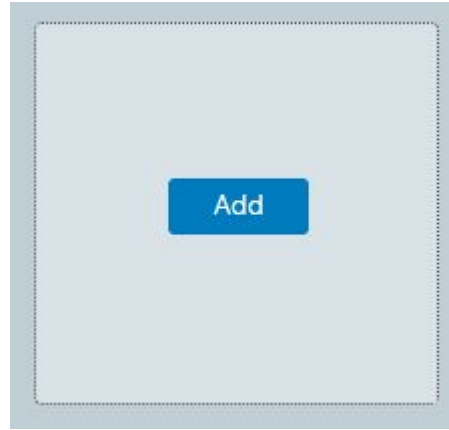

STEP 2

SEARCH FOR MICROSOFT OFFICE AND ADD TO YOUR LAUNCH PAD

Download Office Now

Microsoft Office 365

Manage

Add to my Launch Pad

STEP 3

RETURN TO YOUR
LAUNCHPAD AND CLICK ON
THE MICROSOFT OFFICE TILE