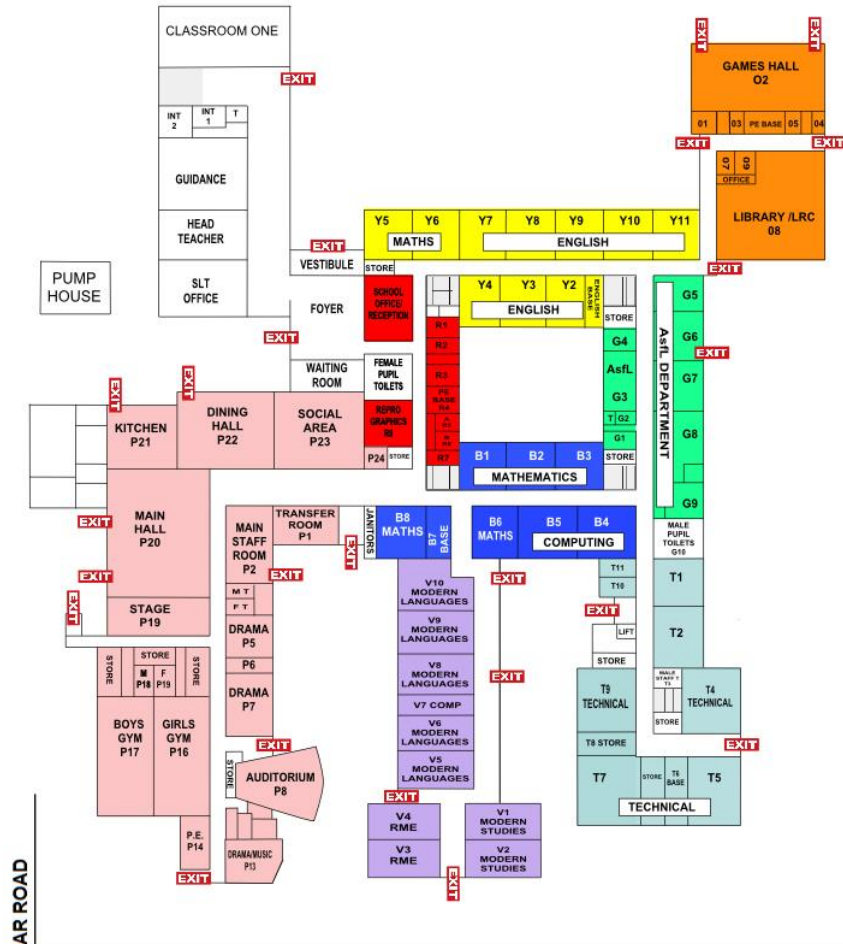

# FIRE ASSEMBLY POINTS

BURDSYARD ROAD

ROYSVALE

AREA 1A 1

AREA 1B 2

AREA 1C 3

LANE

## FORRES ACADEMY LOWER FLOOR PLAN

## FORRES ACADEMY UPPER FLOOR PLAN