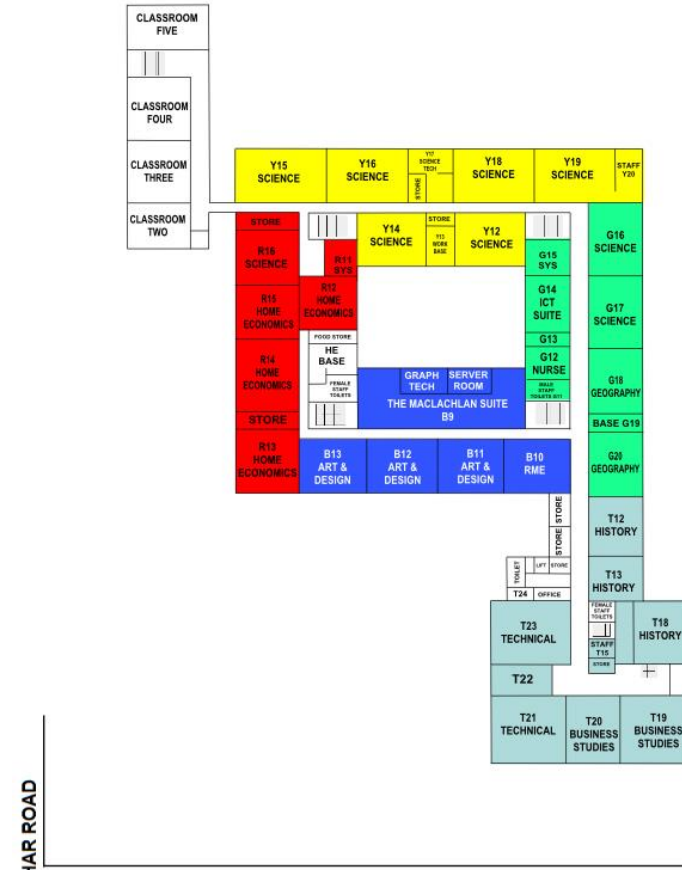

# FIRE ASSEMBLY POINTS

BURDSYARD ROAD

ROYSVALE

AREA 1A 1

AREA 1B 2

AREA 1C 3

LANE

## FORRES ACADEMY LOWER FLOOR PLAN

## FORRES ACADEMY UPPER FLOOR PLAN