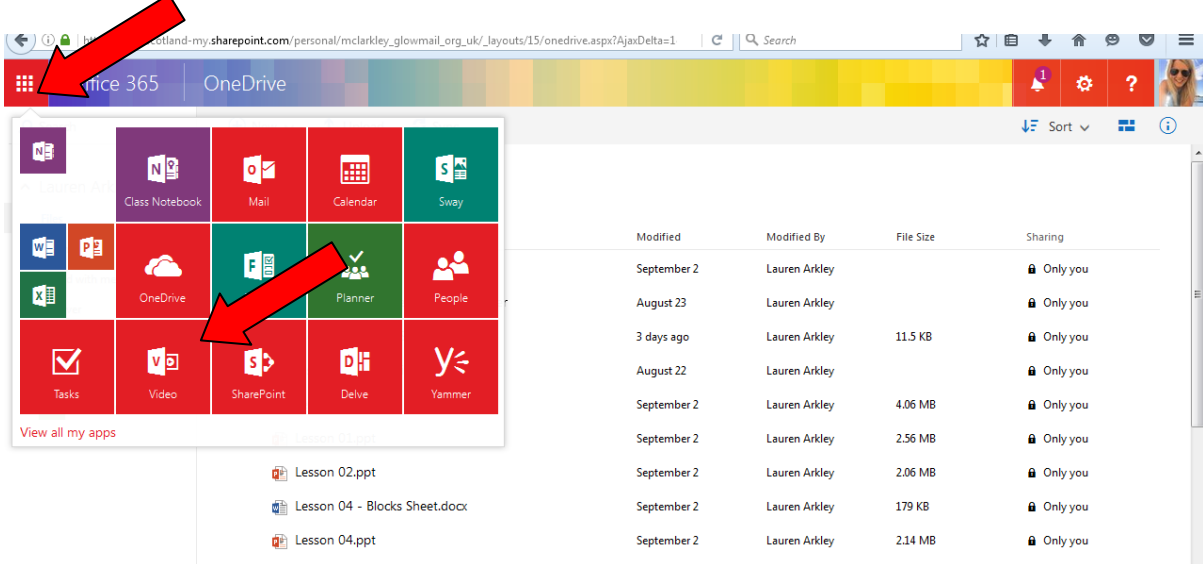

Uploading Video's to GLOW

Step 1: Log into Glow using your glow username and password

Step 2: On the Glow launch pad select 'OneDrive'

Step 3: Click on the waffle and select 'Video'

Uploading Video's to GLOW