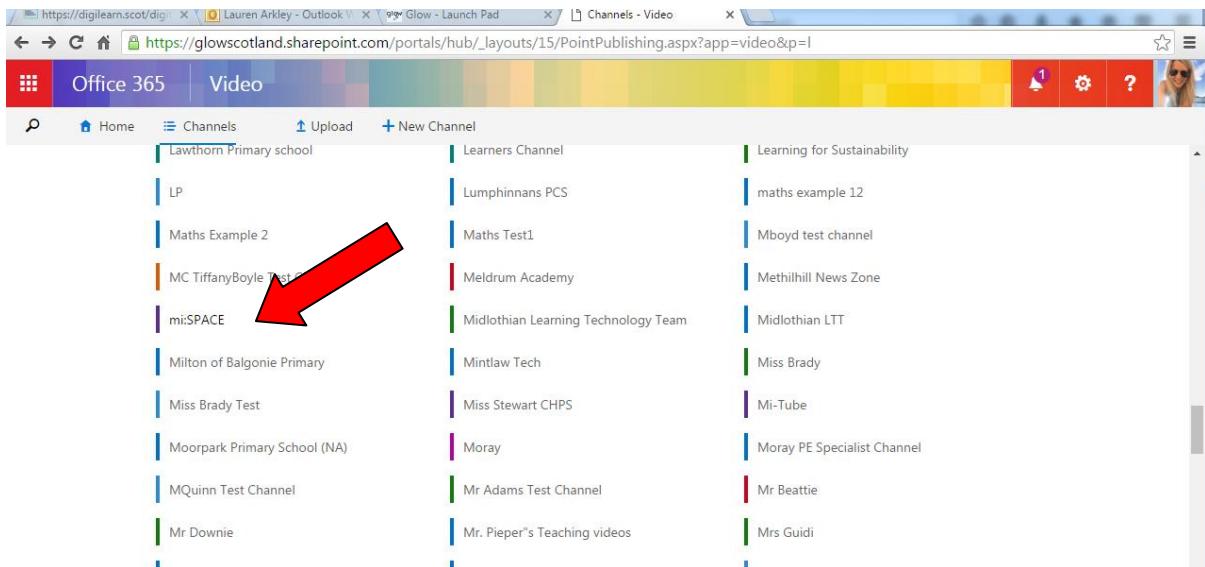

Uploading Video's to GLOW

Step 4: Look through the channel list and select 'mi:SPACE'