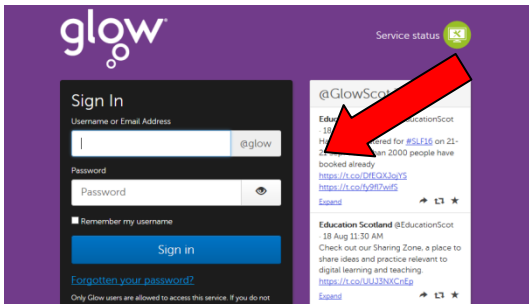

Uploading Video's to GLOW

Step 1: Log into Glow using your glow username and password

Step 2: On the Glow launch pad select 'OneDrive'

Step 3: Click on the waffle and select 'Video'

Uploading Video's to GLOW