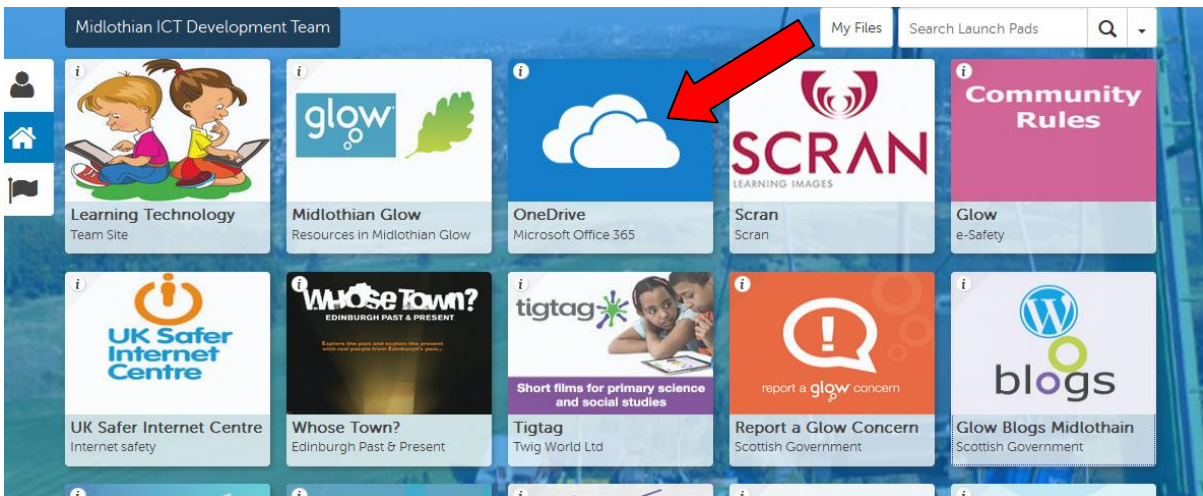

Uploading Video's to GLOW

Step 1: Log into Glow using your glow username and password

Step 2: On the Glow launch pad select 'OneDrive'

Step 3: Click on the waffle and select 'Video'

Uploading Video's to GLOW