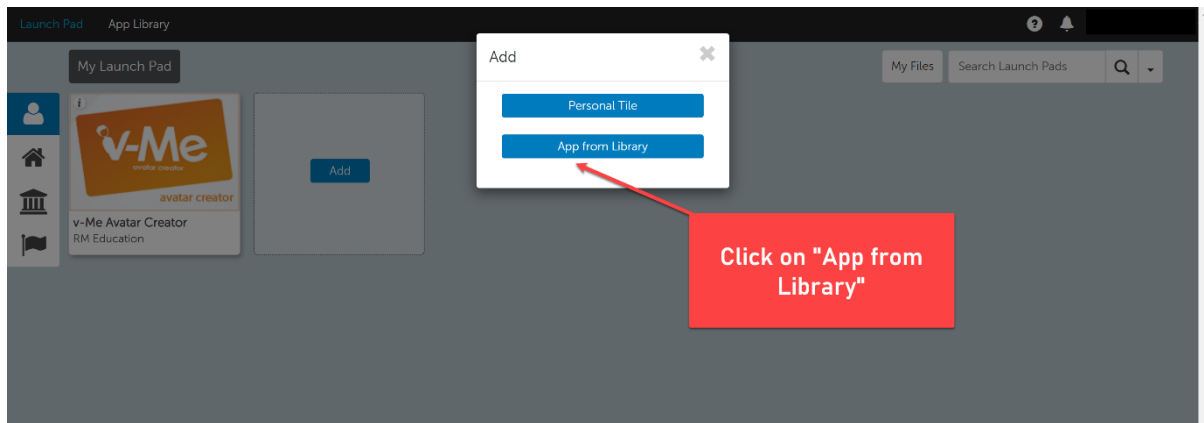

How to access Microsoft Teams

1. Sign in with glow

2. Add Microsoft Teams to your Launch Pad

3. Go back to your Launch Pad and access Teams