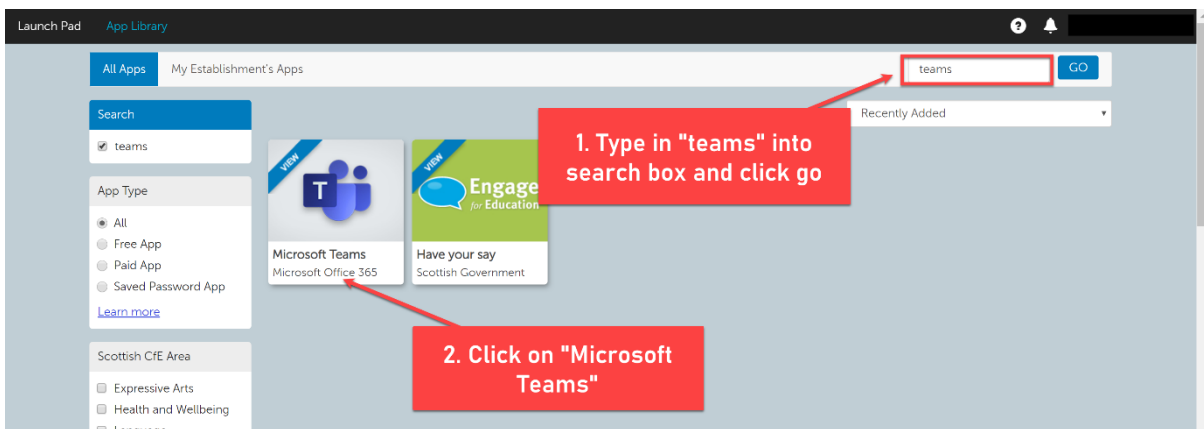

How to access Microsoft Teams

1. Sign in with glow

2. Add Microsoft Teams to your Launch Pad

3. Go back to your Launch Pad and access Teams