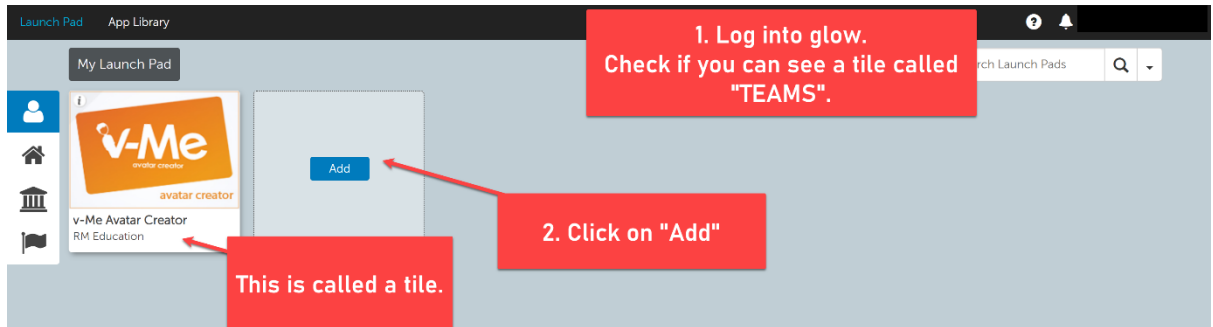

How to access Microsoft Teams

1. Sign in with glow

2. Add Microsoft Teams to your Launch Pad

3. Go back to your Launch Pad and access Teams