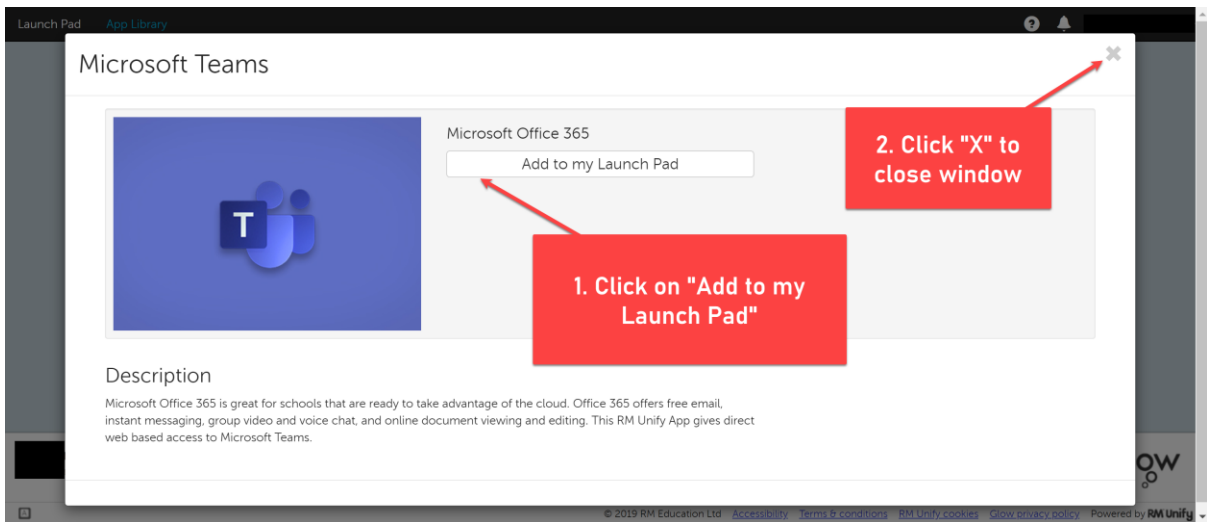

How to access Microsoft Teams

1. Sign in with glow

2. Add Microsoft Teams to your Launch Pad

3. Go back to your Launch Pad and access Teams