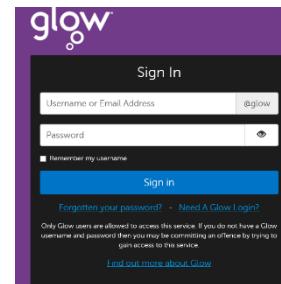

Step 3: Select one of the the icons above to check for work set by your teachers. (If you cannot find the icon search for it on the glow Launch Pad).