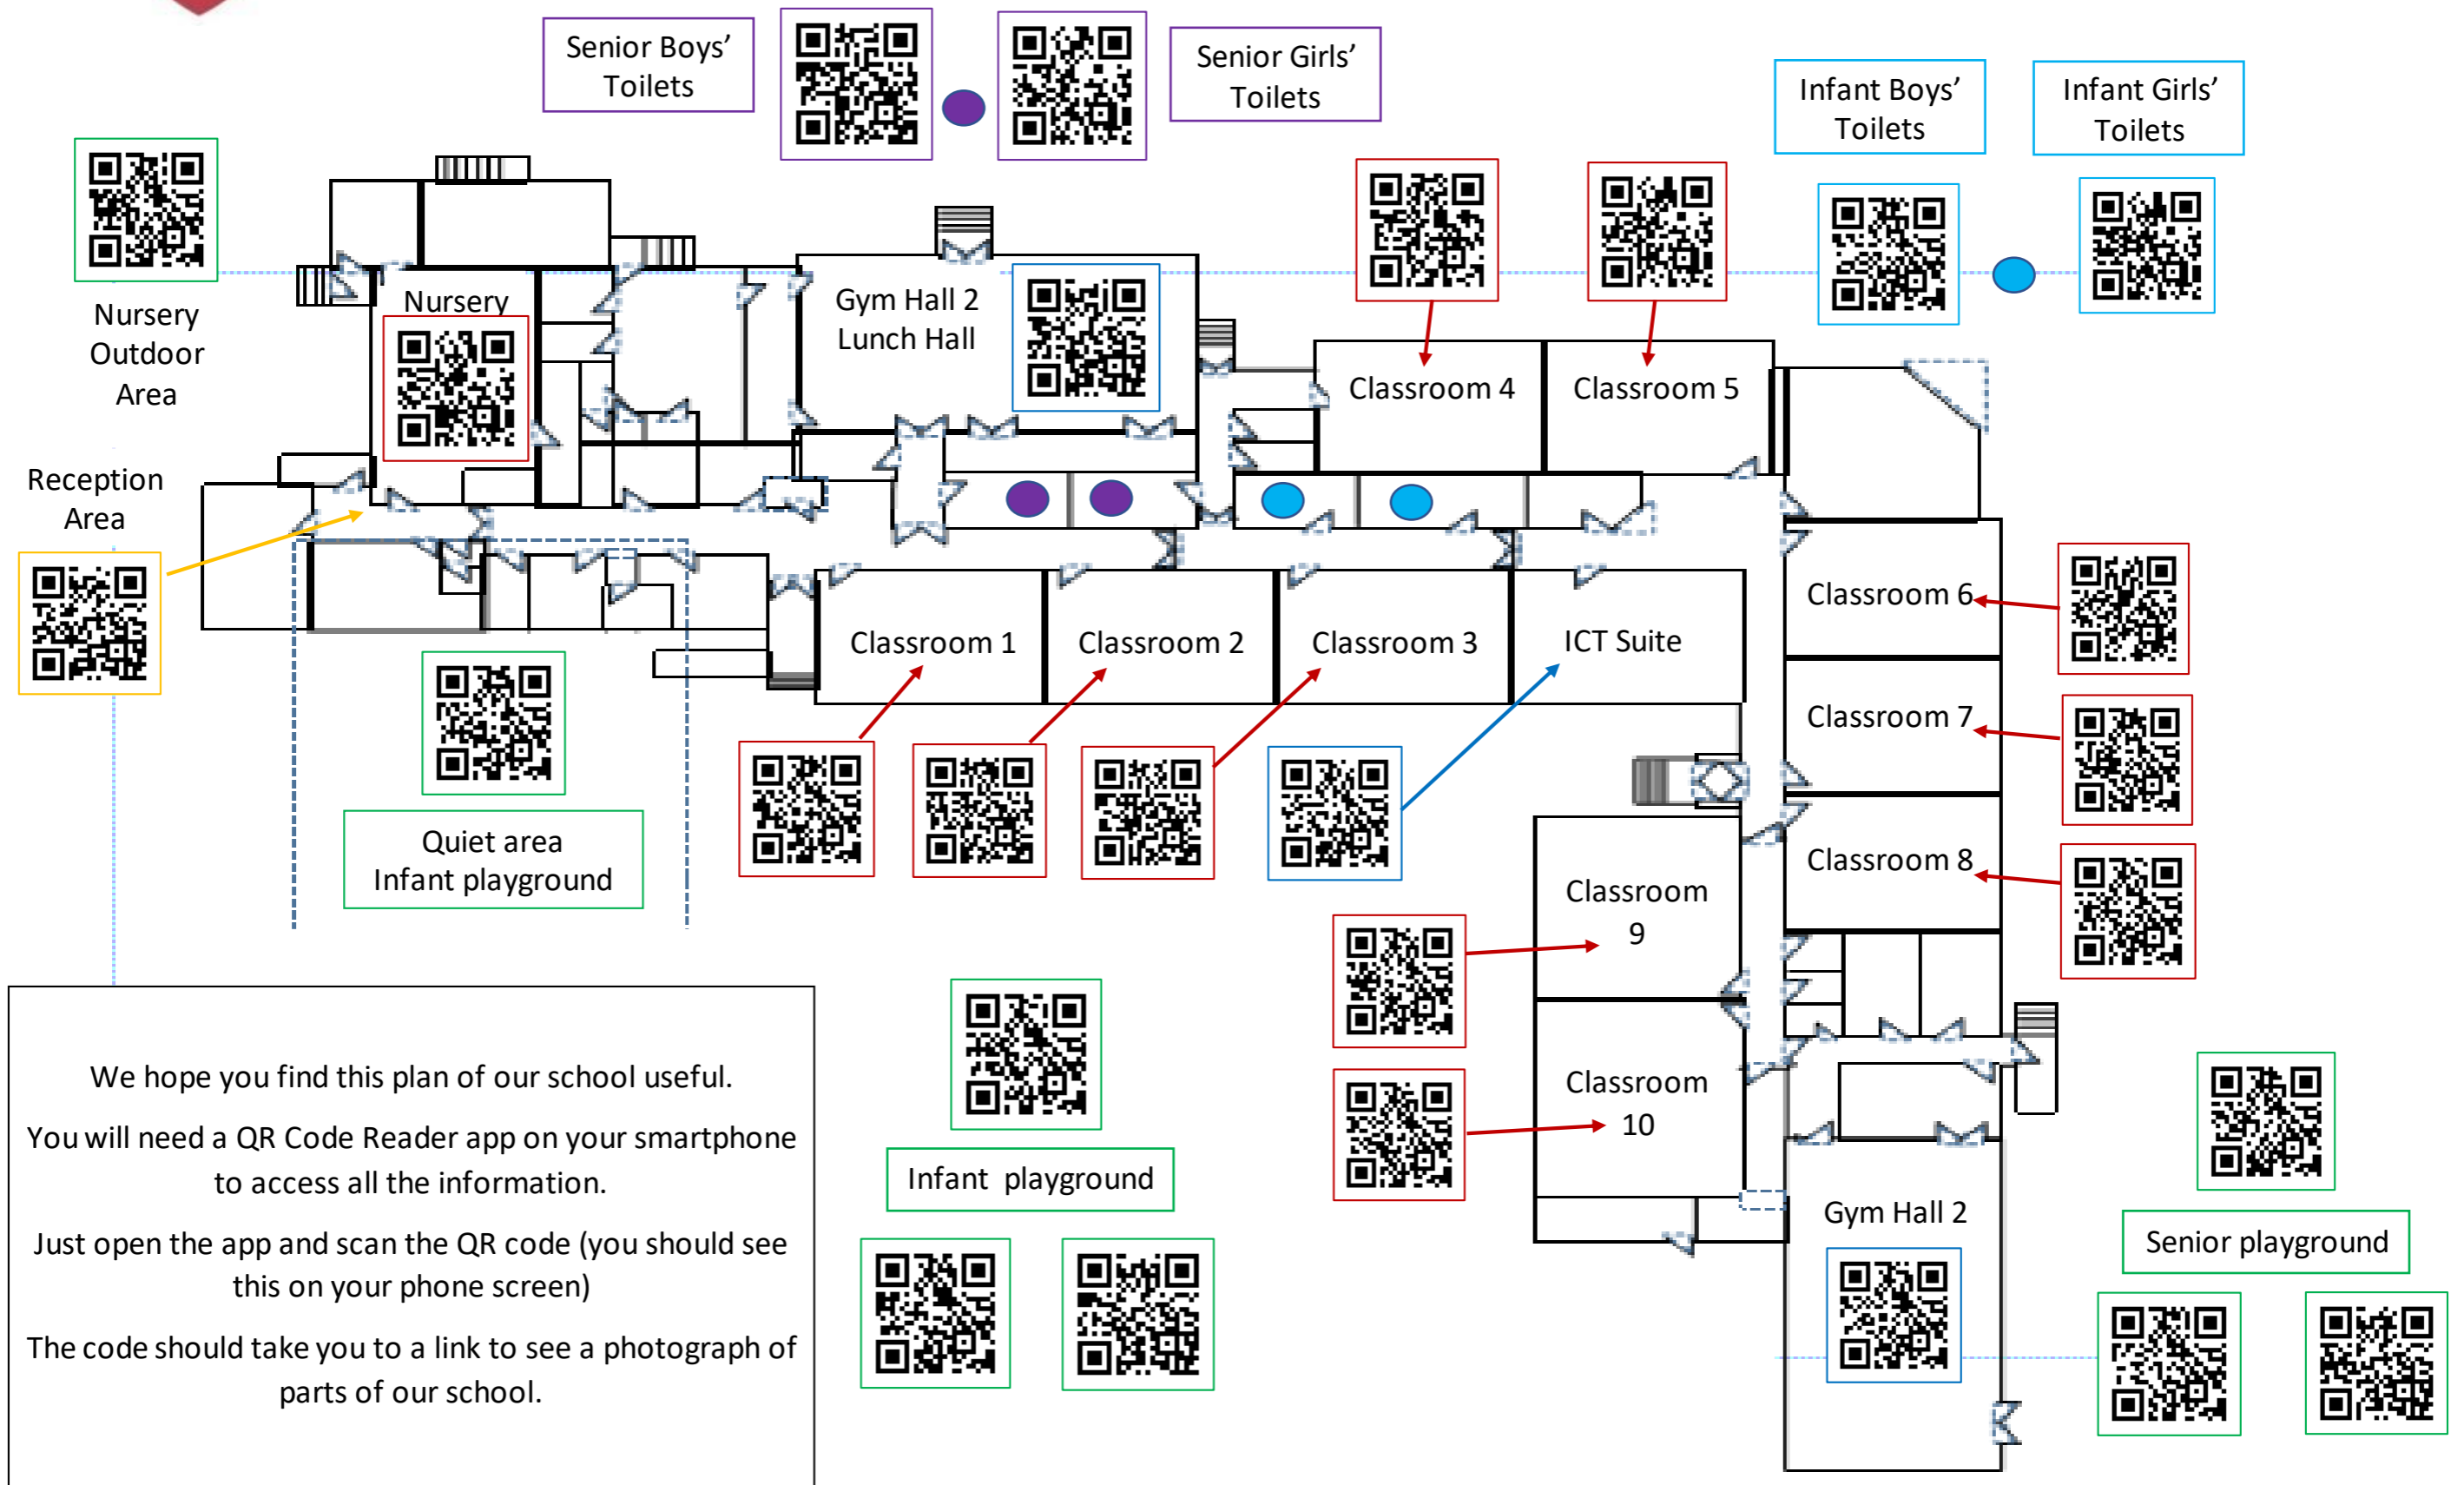

Inverkip Primary School Interactive Plan

We hope you find this plan of our school useful.
You will need a QR Code Reader app on your smartphone to access all the information.
Just open the app and scan the QR code (you should see this on your phone screen)
The code should take you to a link to see a photograph of parts of our school.