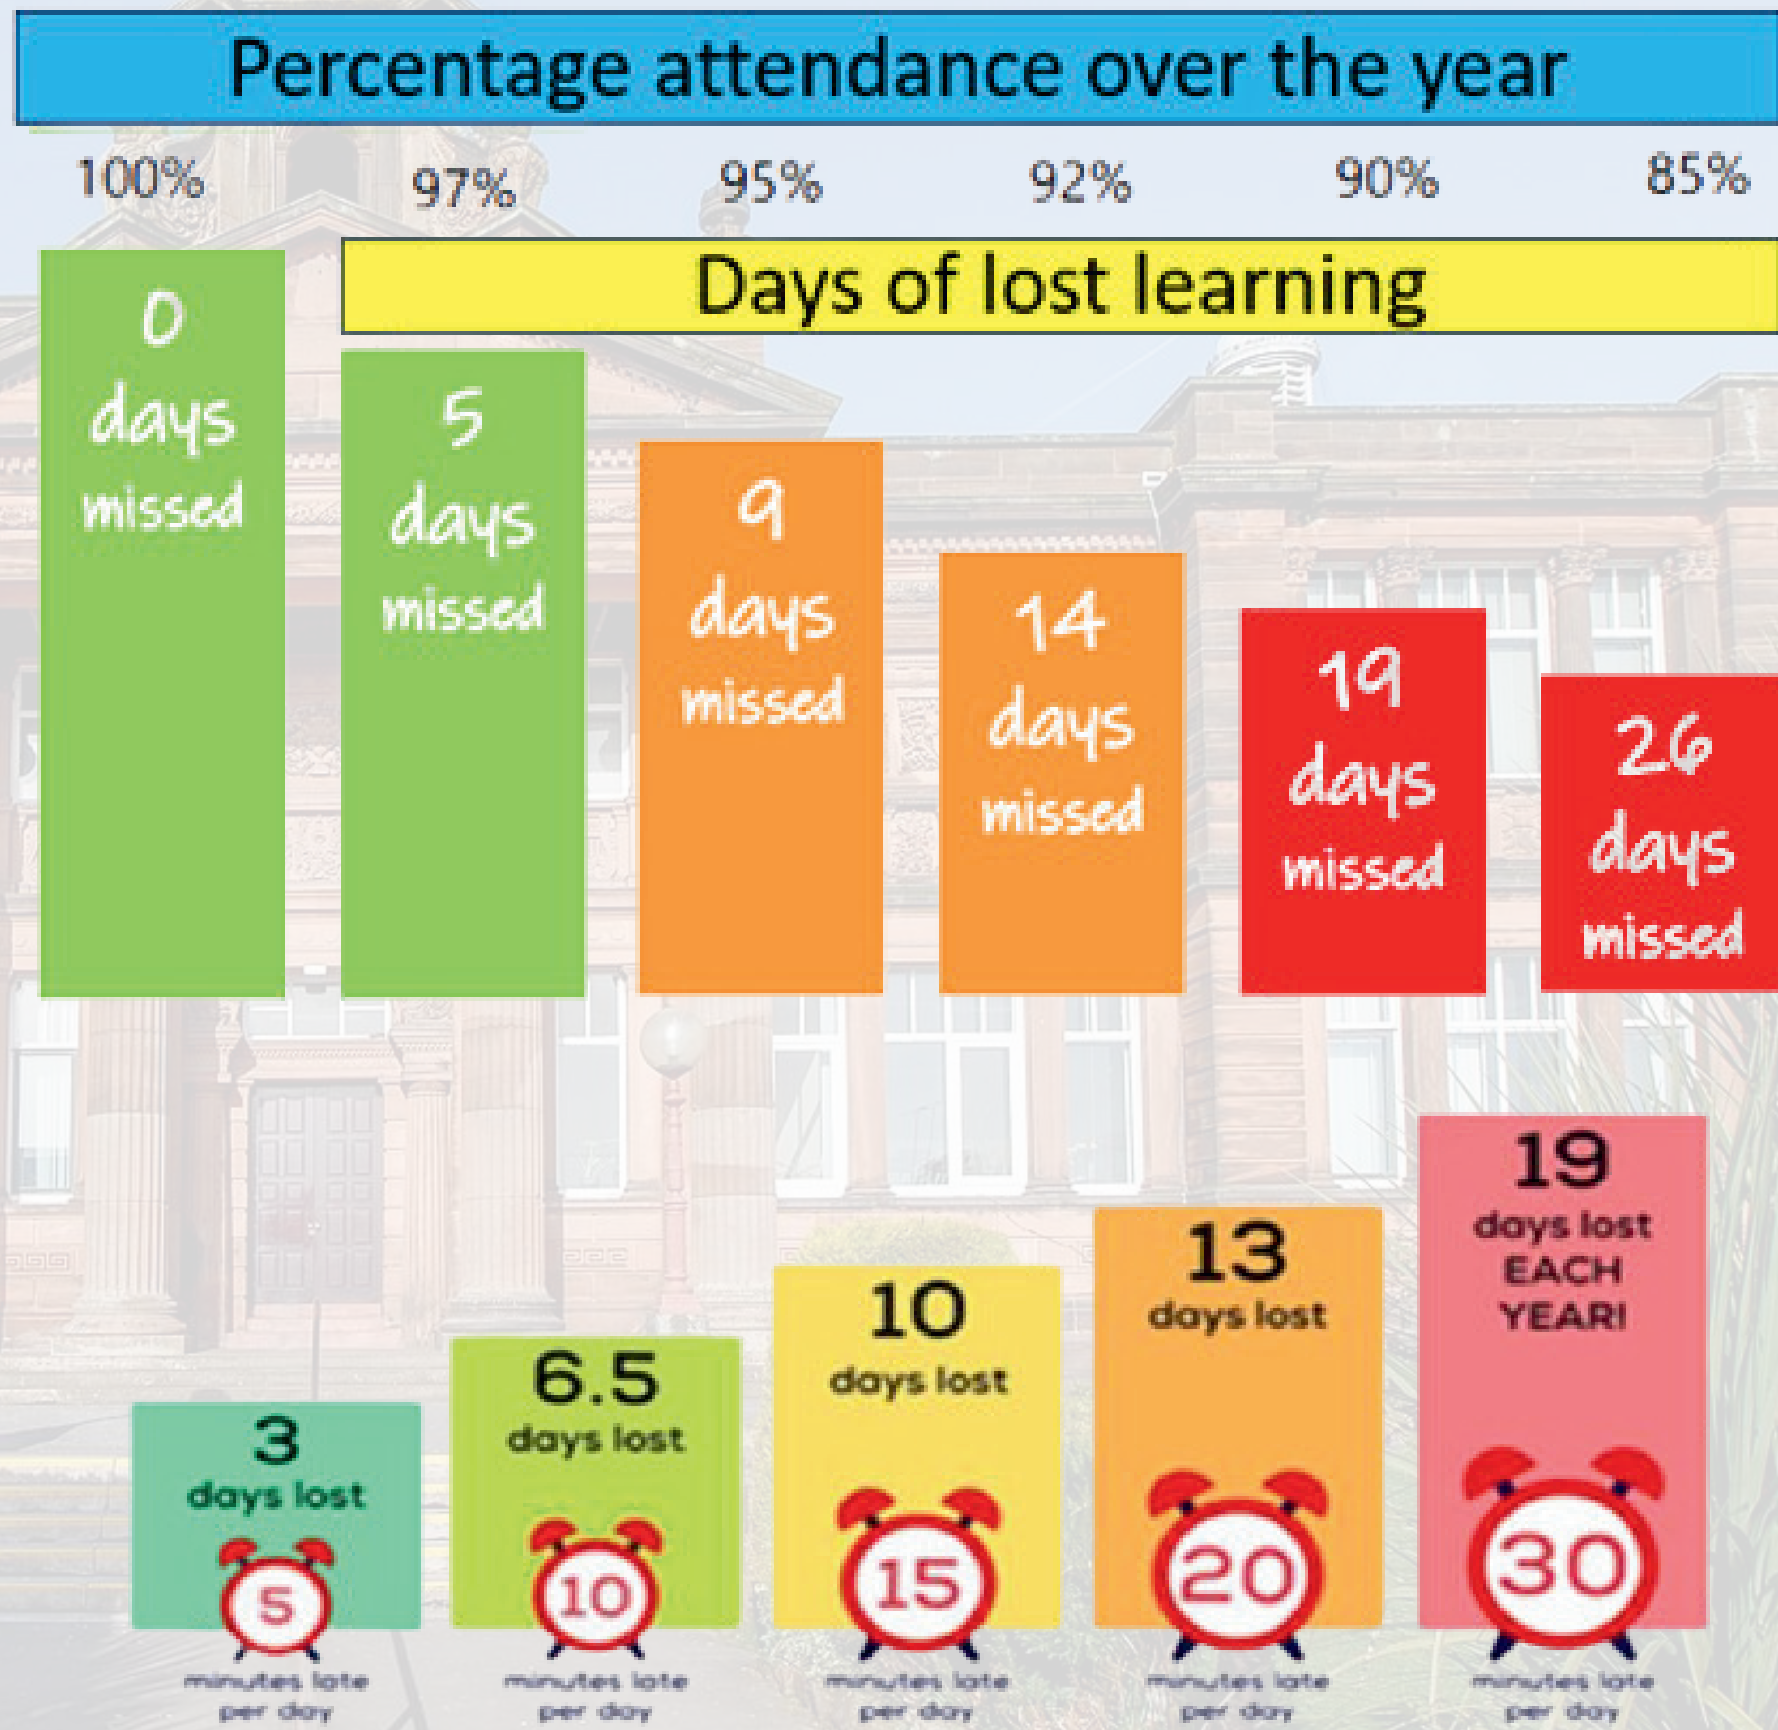

EVERY DAY COUNTS

Attendance is key to your young person's attainment and wellbeing, and we're here to work with you on this journey. Please don't hesitate to reach out if personal circumstances are leading to poor attendance or regular latecoming.

Scan the QR Code to access the Local Authority's Attendance Resource Hub

SCAN ME

OUR AGREED TARGET

90%

Every school day counts BUT every minute is equally important!